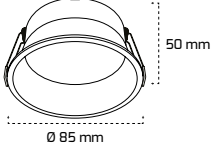

GY 1774-8

GÜÇ (W)	IŞIK RENGİ	CRI (RA)	IŞIK AKISI (LM)
8 W	3000K	RA>90	800 LM
8 W	4000K	RA>90	840 LM
8 W	6500K	RA>90	880 LM

Triac Dim

Fiyat:

25,50 $

On - Off

Fiyat:

13,50 $

GY 1774-14

GÜÇ (W)	IŞIK RENGİ	CRI (RA)	IŞIK AKISI (LM)
14 W	3000K	RA>90	1400 LM
14 W	4000K	RA>90	1470 LM
14 W	6500K	RA>90	1540 LM

Triac Dim

Fiyat:

28,00 $

On - Off

Fiyat:

17,00 $

GY 1774-18

GÜÇ (W)	IŞIK RENGİ	CRI (RA)	IŞIK AKISI (LM)
18 W	3000K	RA>90	1800 LM
18 W	4000K	RA>90	1890 LM
18 W	6500K	RA>90	1980 LM

Triac Dim

Fiyat:

37,50 $

On - Off

Fiyat:

26,50 $