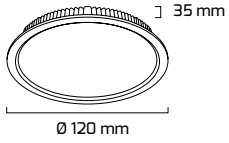

GY 1773-16

* Backlight

Ø 105 mm

Triac Dim

Fiyat:

27,00 $

On - Off

Fiyat:

16,00 $