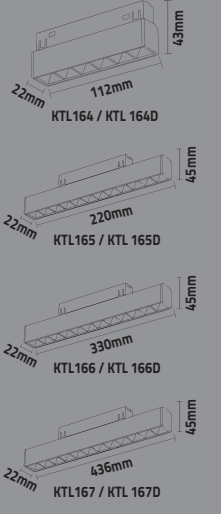

BAFA LENSİLİ MAGNET ARMATÜR

Ürün Kodu	Güç (W)	Renk Sıcaklığı (K)	Lümen	Koli Adeti	Fiyat
KTL164	6W	3000K-4000K-6500K	300	100	9.00 $
KTL165	12W	3000K-4000K-6500K	600	50	13.00 $
KTL166	18W	3000K-4000K-6500K	900	50	20.00 $
KTL167	24W	3000K-4000K-6500K	1200	50	26.00 $
KTL164D	6W	3000K-4000K	300	100	40.00 $
KTL165D	12W	3000K-4000K	600	50	45.00 $
KTL166D	18W	3000K-4000K	900	50	48.00 $
KTL167D	24W	3000K-4000K	1200	50	55.00 $