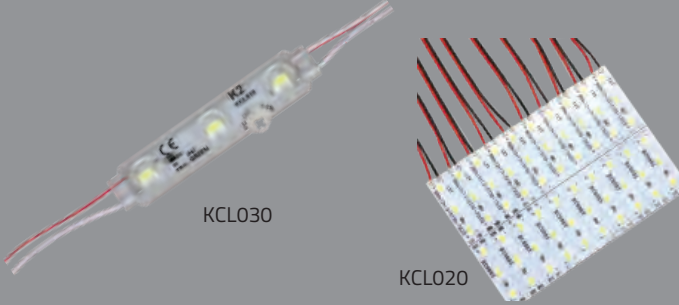

LED BAR ve MODÜL LED

Ürün Kodu	Güç (W)	Renk Sıcaklığı (K)	Lümen	Koli Adeti	Fiyat
KCL030	1,5W/1 Ad.	○●●●●●	50Lm/Chip	1000	0.45 $
KCL020	0,2W/14,4W/1mt	○●●●●●	22Lm/Chip	200	2.15 $

IP65

CHIP - MADE IN KOREA
Paket Adet: 20x5 = 100 ADET

CHIP - MADE IN TAIWAN
12V 72 Led Chip /22-24Lm