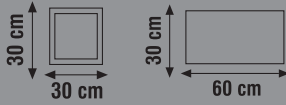

SLIM BACKLIGHT SIVA ALTI ARMATÜR

Ürün Kodu	Güç (W)	Renk Sıcaklığı (K)	Lümen	Açıklama	Koli Adeti	Fiyat
KDL4140-ENEC25WBEBAYAZ	25W	3000K-4000K-6500K	2500	30x30 BEYAZ EAGLERISE DRIVER	10	27.80 $
KDL4140-PHL25WBEBAYAZ	25W	3000K-4000K-6500K	2500	30x30 BEYAZ PHILIPS DRIVER	10	28.80 $
KDL4140-ENEC25WGUNISK	25W	3000K-4000K-6500K	2500	30x30 GÜNIŞIĞI EAGLERISE DRIVER	10	27.80 $
KDL4140-PHL25WGUNISK	25W	3000K-4000K-6500K	2500	30x30 GÜNIŞIĞI PHILIPS DRIVER	10	28.80 $
KDL4140-ENEC30WBEBAYAZ	30W	3000K-4000K-6500K	3000	30x60 BEYAZ EAGLERISE DRIVER	10	33.80 $
KDL4140-PHL30WBEBAYAZ	30W	3000K-4000K-6500K	3000	30x60 BEYAZ PHILIPS DRIVER	10	34.90 $
KDL4140-ENEC30WGUNISK	30W	3000K-4000K-6500K	3000	30x60 GÜNIŞIĞI EAGLERISE DRIVER	10	33.80 $
KDL4140-PHL30WGUNISK	30W	3000K-4000K-6500K	3000	30x60 GÜNIŞIĞI PHILIPS DRIVER	10	34.90 $