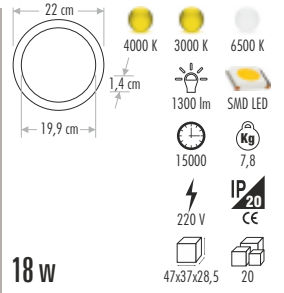

9 w

CT-5147 5" PANEL LED ARMATÜR 50,00 ₺

12 w

CT-5148 6" PANEL LED ARMATÜR 60,00 ₺

15 w

CT-5149 8" PANEL LED ARMATÜR 65,00 ₺

18 w

CT-9247 ULTRA SLİM SENSÖRLÜ TAVAN (GECE GÜNDÜZ AYARLI) 230,00 ₺