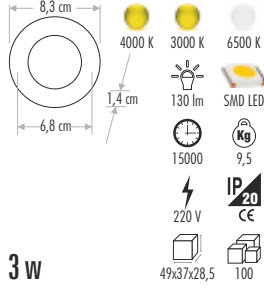

CATA®

2021-2

SLIM LED PANEL (%100 ALÜMİNYUM)

CT-5144 2" PANEL LED ARMATÜR 27,00 ₺

3 w

CT-5145 3" PANEL LED ARMATÜR 33,00 ₺

6 w

CT-5146 4" PANEL LED ARMATÜR 45,00 ₺