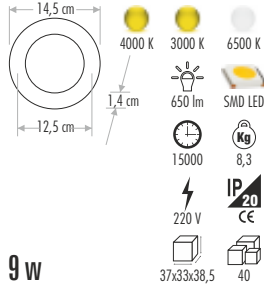

CATA®

2021-2

SLIM LED PANEL (%100 ALÜMİNYUM)

CT-5144 2" PANEL LED ARMATÜR 27,00 ₺

3 w

CT-5145 3" PANEL LED ARMATÜR 33,00 ₺

6 w

CT-5146 4" PANEL LED ARMATÜR 45,00 ₺