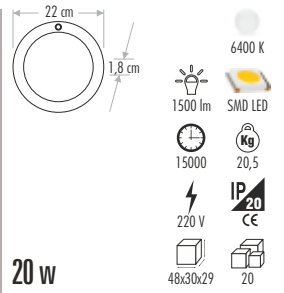

CT-9245 ULTRA SLİM SENSÖRLÜ TAVAN (ACİL AYDINLATMA KİTLİ) 350,00 ₺