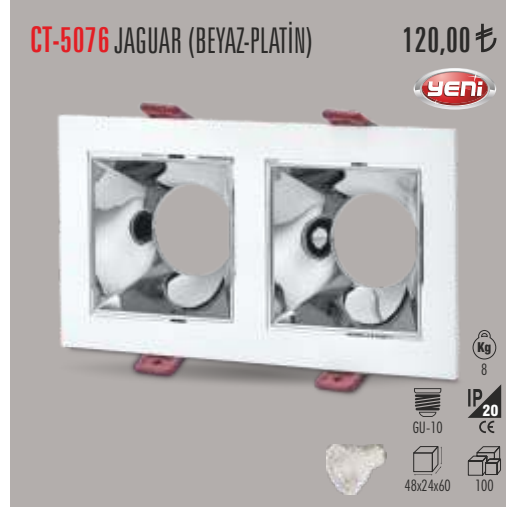

MODERN DEKORATİF SPOT