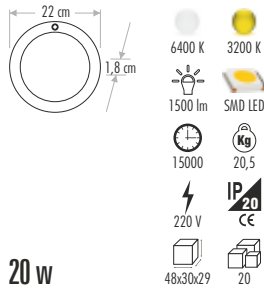

9 w

CT-5147 5" PANEL LED ARMATÜR 50,00 ₺

12 w

CT-5148 6" PANEL LED ARMATÜR 60,00 ₺

15 w

CT-5149 8" PANEL LED ARMATÜR 65,00 ₺

18 w

CT-9247 ULTRA SLİM SENSÖRLÜ TAVAN (GECE GÜNDÜZ AYARLI) 230,00 ₺