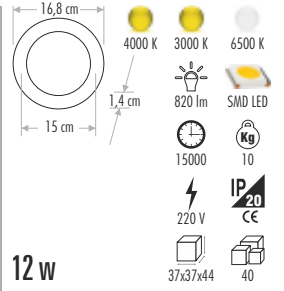

CT-5147 5" PANEL LED ARMATÜR 50,00 ₺