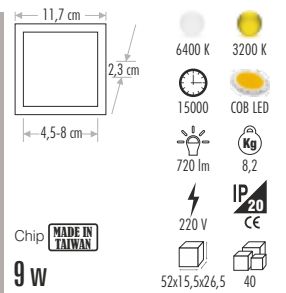

PLUS SLIM LED PANEL AYARLANABİLİR MONTAJ ÇAPLI

CT-5645 PLUS SLIM LED PANEL 45,00 ₺

CT-5646 PLUS SLIM LED PANEL 55,00 ₺

CT-5647 PLUS SLIM LED PANEL 85,00 ₺

CT-5648 PLUS SLIM LED PANEL 120,00 ₺

CT-5655 PLUS LED PANEL ARMATÜR 55,00 ₺

Yeni

KOLAY MONTAJ-YUVARLAK ÇAPLARA UYGUNDUR

CT-5656 PLUS LED PANEL ARMATÜR 65,00 ₺

Yeni

KOLAY MONTAJ-YUVARLAK ÇAPLARA UYGUNDUR

CT-5657 PLUS LED PANEL ARMATÜR 100,00 ₺

Yeni

KOLAY MONTAJ-YUVARLAK ÇAPLARA UYGUNDUR

CT-5658 PLUS LED PANEL ARMATÜR 150,00 ₺

Yeni

KOLAY MONTAJ-YUVARLAK ÇAPLARA UYGUNDUR