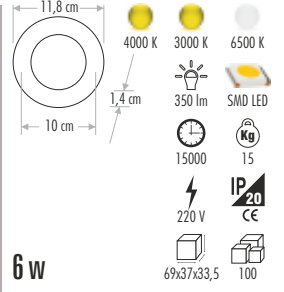

CATA®

2021-2

SLIM LED PANEL (%100 ALÜMİNYUM)

CT-5144 2" PANEL LED ARMATÜR 27,00 ₺

3 w

CT-5145 3" PANEL LED ARMATÜR 33,00 ₺

6 w

CT-5146 4" PANEL LED ARMATÜR 45,00 ₺