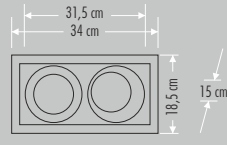

CT-5504 HALOSPOT LED ARMATÜR

ÇİP MADE IN TAIWAN

2x15 490,00 ₺

2x25 540,00 ₺

BOŞ KASA 140,00 ₺