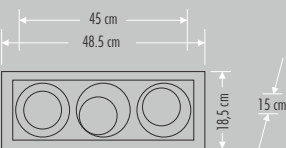

CT-5505 HALOSPOT LED ARMATÜR

ÇİP MADE IN TAIWAN

3x15 735,00 ₺

3x25 810,00 ₺

BOŞ KASA 210,00 ₺