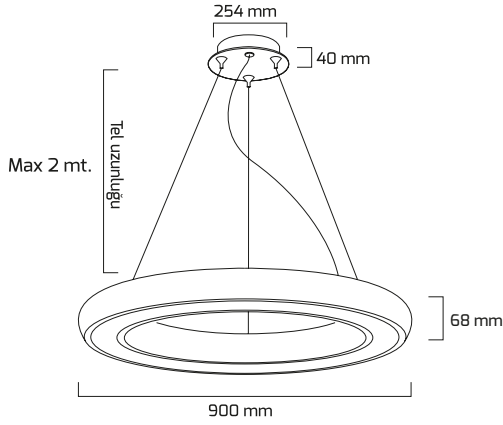

GY 8122-90

OSRAM
LED
Technology
Included

LED
provided by
SAMSUNG

GÜÇ (W)	İŞİK RENGİ	CRI (RA)	İŞİK AKISI (LM)
122W	3000K	RA>80	12810 LM
122W	4000K	RA>80	13420 LM
122W	6500K	RA>80	14030 LM

Fiyat:
234,00 $