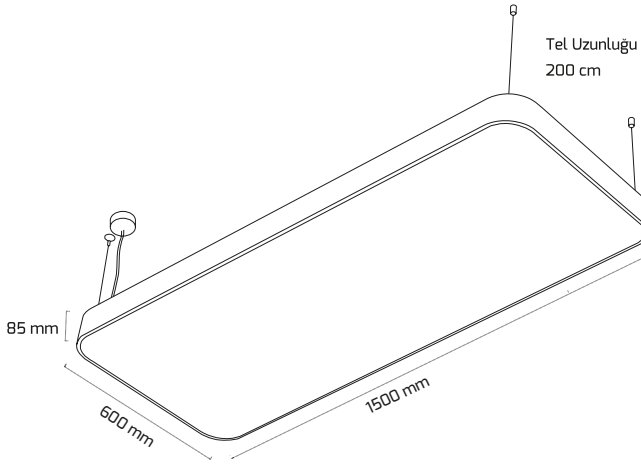

GY 8119-60x150

OSRAM
LED
Technology
Included

LED
provided by
SAMSUNG

GÜÇ (W)	IŞIK RENGİ	CRI (RA)	IŞIK AKISI (LM)
228 W	3000K	RA>80	23940 LM
228 W	4000K	RA>80	25080 LM
228 W	6500K	RA>80	26220 LM

Fiyat:

370,00 $