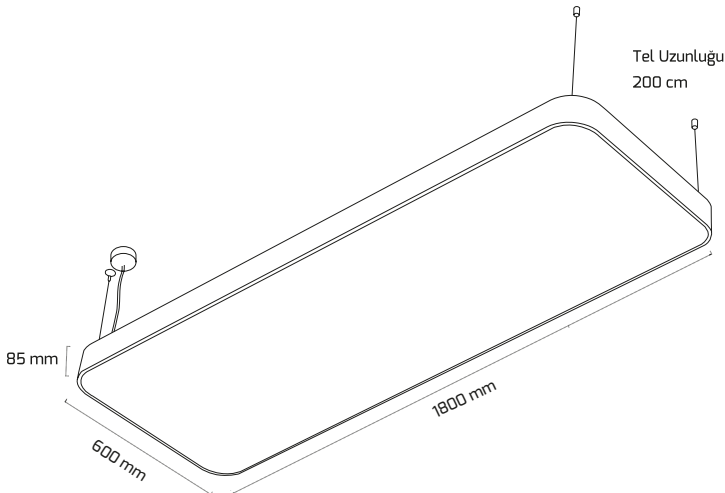

GY 8119-60x180

OSRAM
LED
Technology
Included

LED
provided by
SAMSUNG

GÜÇ (W)	IŞIK RENGİ	CRI (RA)	IŞIK AKISI (LM)
288 W	3000K	RA>80	30240 LM
288 W	4000K	RA>80	31680 LM
288 W	6500K	RA>80	33120 LM

Fiyat:

480,00 $