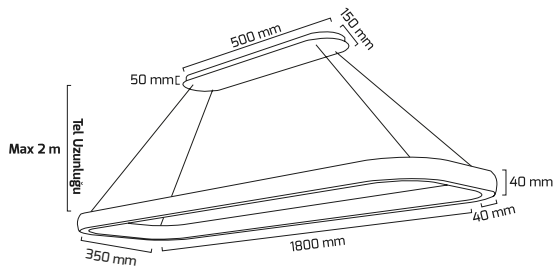

GY 8262-35x180

OSRAM
LED
Technology
Included

LED
provided by
SAMSUNG

GÜÇ (W)	İŞİK RENGİ	CRI (RA)	İŞİK AKISI (LM)
150 W	3000K	RA>80	14250 LM
150 W	4000K	RA>80	15000 LM
150 W	6500K	RA>80	15750 LM

Siyah

Beyaz

3 YIL
GARANTİ

150
WATT

220
VOLT

50.000

IP
20

CE

Fiyat:

270,00 $