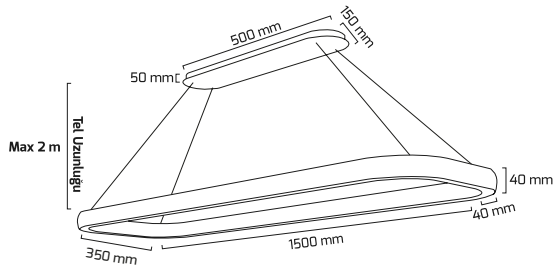

GY 8262-35x150

OSRAM
LED
Technology
Included

LED
provided by
SAMSUNG

GÜÇ (W)	İŞİK RENGİ	CRI (RA)	İŞİK AKISI (LM)
130 W	3000K	RA>80	12350 LM
130 W	4000K	RA>80	13000 LM
130 W	6500K	RA>80	13650 LM

Siyah

Beyaz

3 YIL
GARANTİ

130
WATT

220
VOLT

50.000

IP
20

CE

Fiyat:

250,00 $