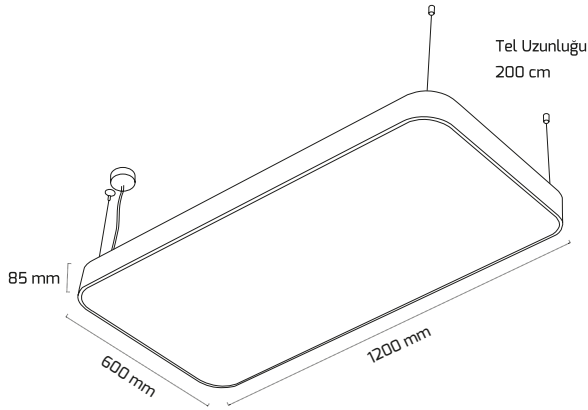

GY 8119-60x120

OSRAM
LED
Technology
Included

LED
provided by
SAMSUNG

GÜÇ (W)	IŞIK RENGİ	CRI (RA)	IŞIK AKISI (LM)
193 W	3000K	RA>80	20265 LM
193 W	4000K	RA>80	21230 LM
193 W	6500K	RA>80	22195 LM

Fiyat:

330,00 $