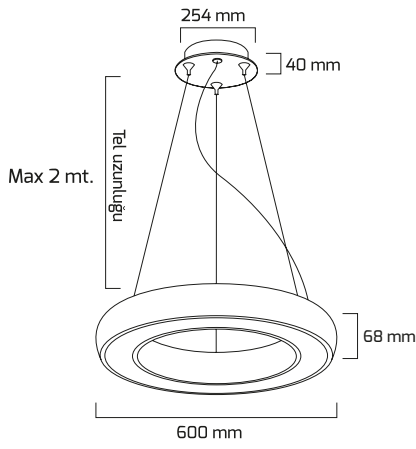

GY 8122-60

OSRAM
LED
Technology
Included

LED
provided by
SAMSUNG

GÜÇ (W)	İŞİK RENGİ	CRI (RA)	İŞİK AKISI (LM)
82W	3000K	RA>80	8610 LM
82W	4000K	RA>80	9020 LM
82W	6500K	RA>80	9430 LM

Fiyat:
152,00 $