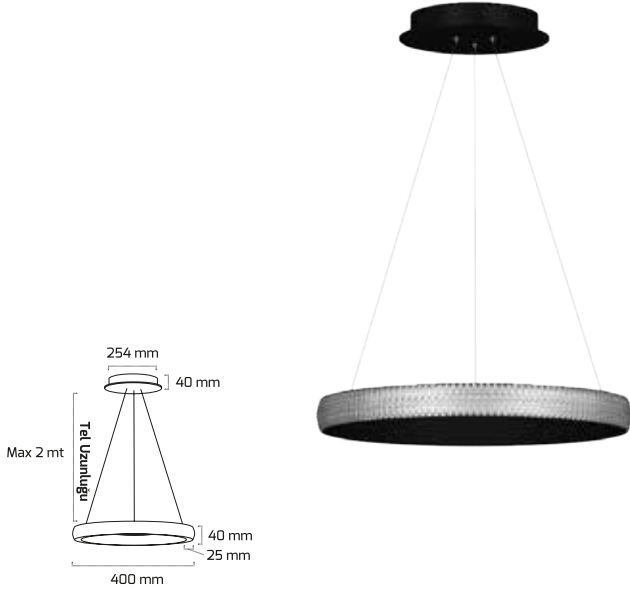

Fiyat:

270,00 \$

GY 8260-40

OSRAM
LED
Technology
Included

provided by
SAMSUNG

GÜÇ (W)	IŞIK RENGİ	CRI (RA)	IŞIK AKISI (LM)
40 W	3000K	RA>80	3800 LM
40 W	4000K	RA>80	4000 LM
40 W	6500K	RA>80	4200 LM

Fiyat:

120,00 \$