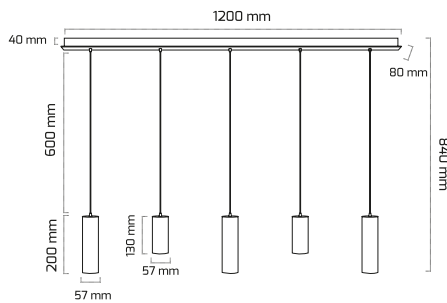

GY 6054-5

GÜÇ (W)	IŞIK RENGİ	CRI (RA)	IŞIK AKISI (LM)
42 W	2700K	RA>80	4511 LM
42 W	3000K	RA>80	4718 LM
42 W	4000K	RA>80	4860 LM
42 W	6500K	RA>80	4932 LM

Fiyat:
185,00 $