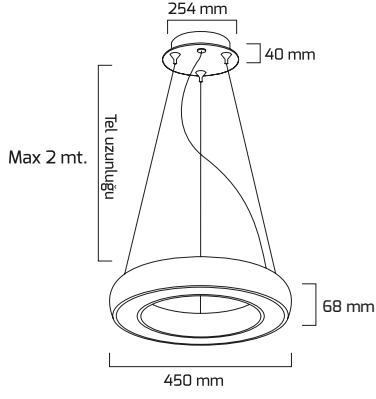

GY 8122-45

OSRAM
LED
Technology
Included

LED
provided by
SAMSUNG

GÜÇ (W)	İŞİK RENGİ	CRI (RA)	İŞİK AKISI (LM)
41W	3000K	RA>80	4305 LM
41W	4000K	RA>80	4510 LM
41W	6500K	RA>80	4715 LM

Fiyat:
106,00 $