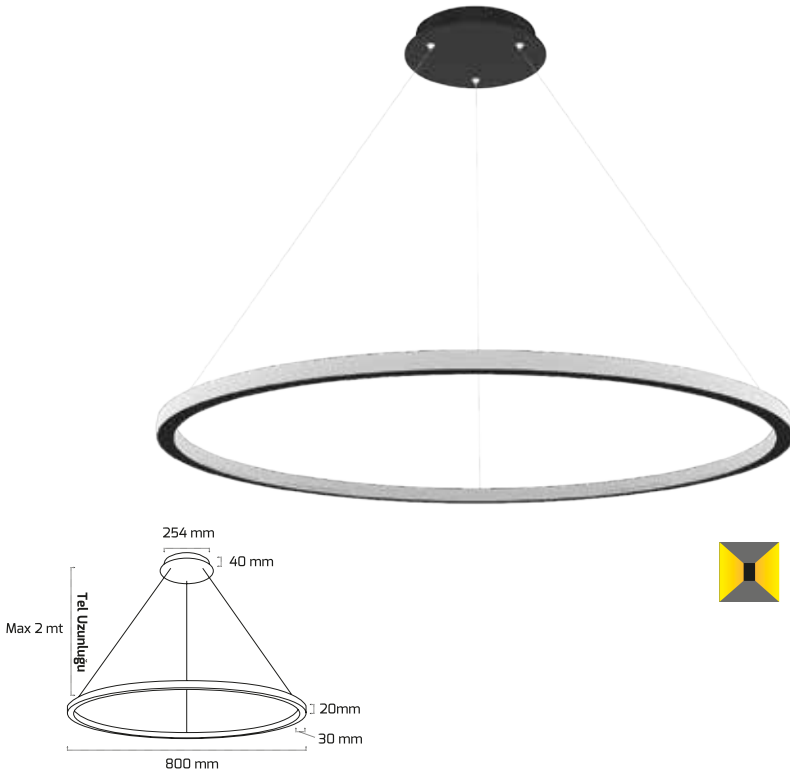

Fiyat:

120,00 \$

Rozans Fiyat:

18,00 \$

GY 8221-80

OSRAM
LED
Technology
Included

LED
provided by
SAMSUNG

GÜÇ (W)	IŞIK RENGİ	CRI (RA)	IŞIK AKISI (LM)
80 W	3000K	RA>80	7600 LM
80 W	4000K	RA>80	8000 LM
80 W	6500K	RA>80	8400 LM