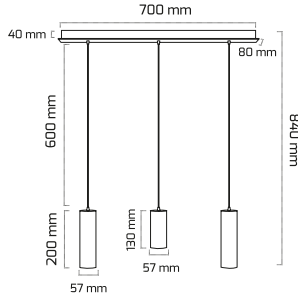

GY 6054-3

GÜÇ (W)	IŞIK RENGİ	CRI (RA)	IŞIK AKISI (LM)
28 W	2700K	RA>80	3346 LM
28 W	3000K	RA>80	3499 LM
28 W	4000K	RA>80	3605 LM
28 W	6500K	RA>80	3657 LM

Fiyat:
120,00 $