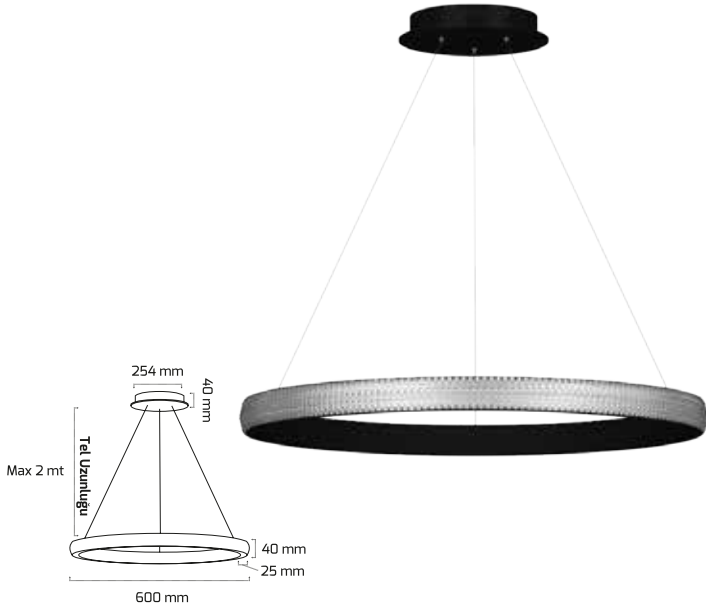

GY 8260-60

OSRAM
LED
Technology
Included

provided by
SAMSUNG

GÜÇ (W)	IŞIK RENGİ	CRI (RA)	IŞIK AKISI (LM)
60 W	3000K	RA>80	5700 LM
60 W	4000K	RA>80	6000 LM
60 W	6500K	RA>80	6300 LM

Fiyat:

140,00 $

Rozans Fiyat:

18,00 $

Siyah

Beyaz

3 YIL
GARANTİ

60
WATT

220
VOLT

50.000

IP
20

CE