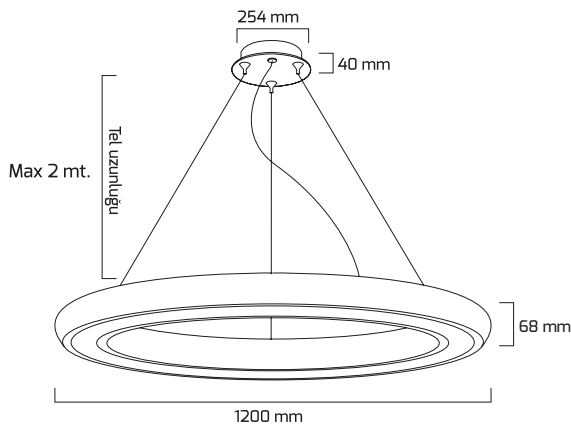

GY 8122-120

OSRAM
LED
Technology
Included

LED
provided by
SAMSUNG

GÜÇ (W)	İŞİK RENGİ	CRI (RA)	İŞİK AKISI (LM)
163W	3000K	RA>80	17115 LM
163W	4000K	RA>80	17930 LM
163W	6500K	RA>80	18745 LM

Fiyat:
320,00 $