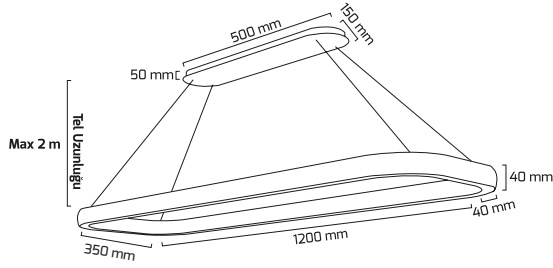

GY 8262-35x120

OSRAM
LED
Technology
Included

LED
provided by
SAMSUNG

GÜÇ (W)	İŞİK RENGİ	CRI (RA)	İŞİK AKISI (LM)
110 W	3000K	RA>80	10400 LM
110 W	4000K	RA>80	11000 LM
110 W	6500K	RA>80	11500 LM

Siyah

Beyaz

3 YIL
GARANTİ

110
WATT

220
VOLT

50.000

IP
20

CE

Fiyat:

230,00 $