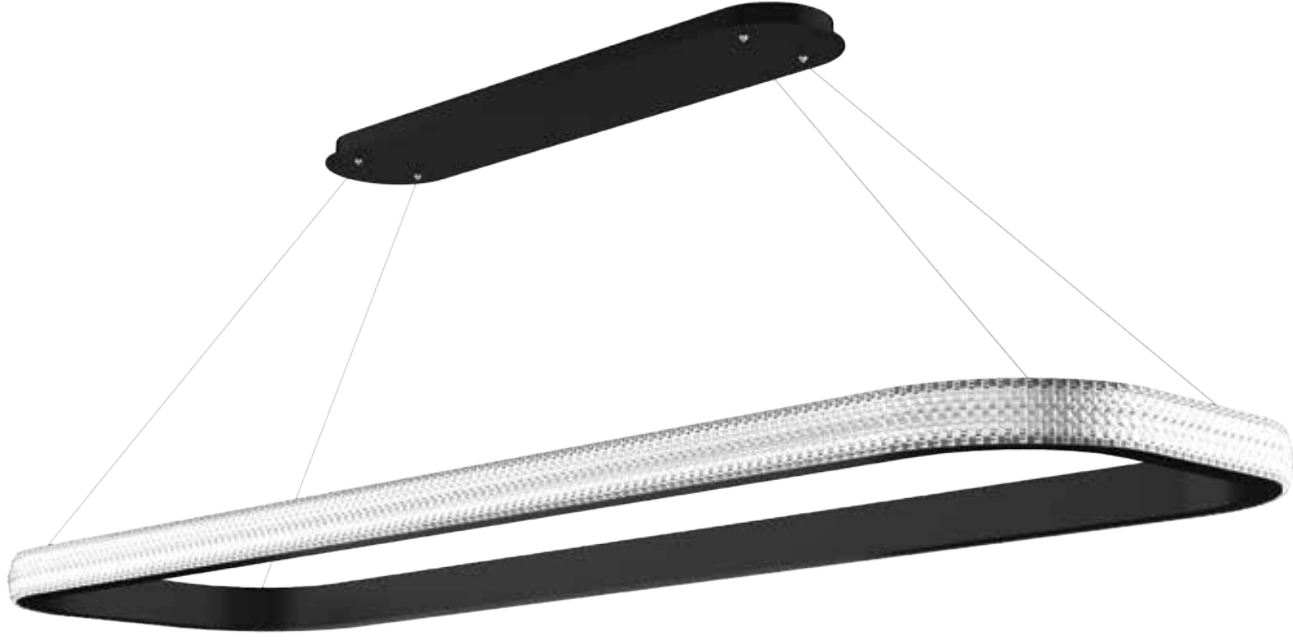

GY 8262-35x120

OSRAM
LED
Technology
Included

LED
provided by
SAMSUNG

GÜÇ (W)	İŞİK RENGİ	CRI (RA)	İŞİK AKISI (LM)
110 W	3000K	RA>80	10400 LM
110 W	4000K	RA>80	11000 LM
110 W	6500K	RA>80	11500 LM

Siyah

Beyaz

3 YIL
GARANTİ

110
WATT

220
VOLT

50.000

IP
20

CE

Fiyat:

230,00 $