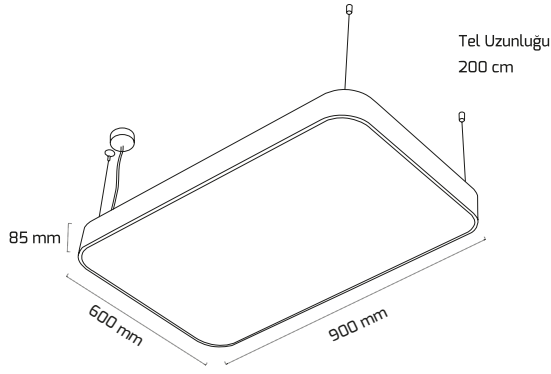

GY 8119-60x90

OSRAM
LED
Technology
Included

LED
provided by
SAMSUNG

GÜÇ (W)	IŞIK RENGİ	CRI (RA)	IŞIK AKISI (LM)
144 W	3000K	RA>80	15120 LM
144 W	4000K	RA>80	15840 LM
144 W	6500K	RA>80	16560 LM

Fiyat:

250,00 $