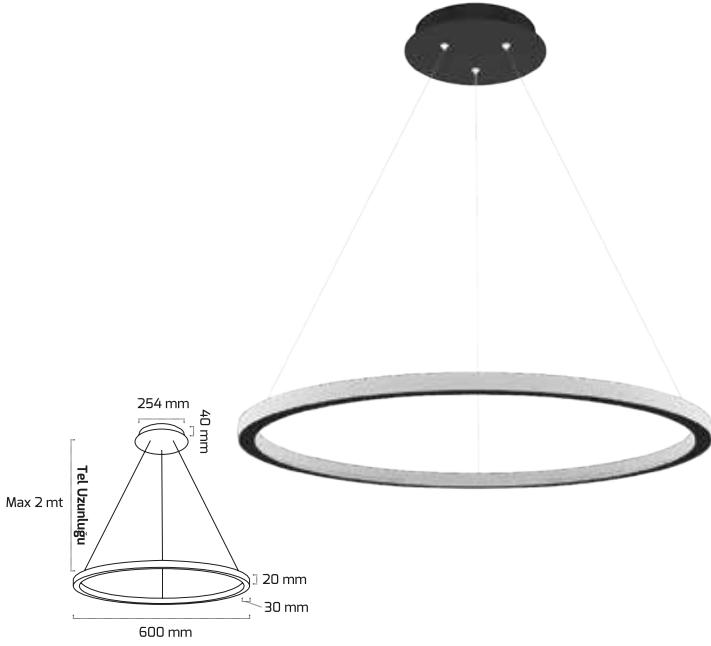

Fiyat:

110,00 \$

Rozans Fiyat:

18,00 \$

GY 8221-60

OSRAM
LED
Technology
Included

LED
provided by
SAMSUNG

GÜÇ (W)	IŞIK RENGİ	CRI (RA)	IŞIK AKISI (LM)
60 W	3000K	RA>80	5700 LM
60 W	4000K	RA>80	6000 LM
60 W	6500K	RA>80	6300 LM