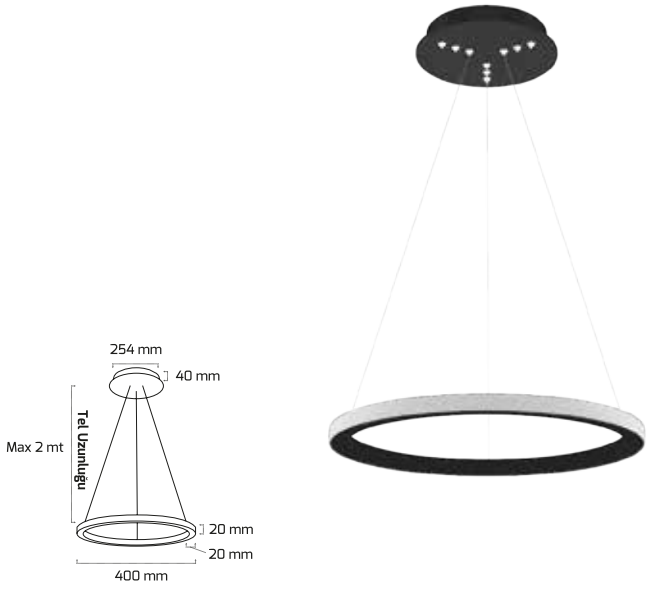

220 VOLT

50.000

IP 20

CE

GY 8220-40

OSRAM
LED
Technology
Included

provided by
SAMSUNG

GÜÇ (W)	IŞIK RENGİ	CRI (RA)	IŞIK AKISI (LM)
20 W	3000K	RA>80	1900 LM
20 W	4000K	RA>80	2000 LM
20 W	6500K	RA>80	2100 LM