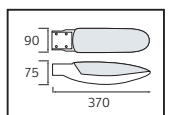

ORLANDO SERİSİ

Model	Kod	Watt	Fiyat	Koli İçi	Lümen	Renk	Işık Rengi
ORLANDO-30	074-005-0030	30 W	36,68 $	15	3300 lm	SİYAH	6400K
ORLANDO-50	074-005-0050	50 W	49,00 $	10	5560 lm	SİYAH	6400K
ORLANDO-100	074-005-0100	100 W	110,31 $	4	11300 lm	SİYAH	6400K
ORLANDO-150	074-005-0150	150 W	162,64 $	3	17050 lm	SİYAH	6400K
ORLANDO-200	074-005-0200	200 W	215,41 $	2	22800 lm	SİYAH	6400K

34,5x42,5x39,0	12,9
43,0x34,5x37,0	11,7
65,5x39,0x25,0	12,1
34,5x72,5x28,5	12,8
25,5x77,5x31,0	10,4

KOWLOON

Model	Kod	Watt	Fiyat	Koli İçi	Lümen	Renk	Işık Rengi
KOWLOON	074-003-0026	26 W	113,87 $	10	2250 lm	GRİ	6400K

50,0x38,0x21,0	12,1