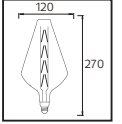

PARADOX

Model	Kod	Watt	Fiyat	Koli İçi	Lümen	Işık Rengi
PARADOX	001-052-0008	8 W	41,35 $	10	710 lm	2200K