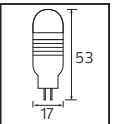

Model	Watt	Fiyat	Koli İçi	Lümen	Işık Rengi
HL 448L	1 W	1,62 $	216	80 lm	6400K

MINI