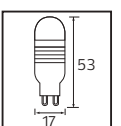

HL 449L

Model	Watt	Fiyat	Koli İçi	Lümen	Işık Rengi
HL 449L	2.5 W	1,60 $	216	80 lm	6400K