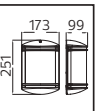

ORKİDE-1

Model	Kod	Watt	Fiyat	Koli İçi	Renk
ORKİDE-1	400-000-121	Max. 40W	217,00 TL	12	SİYAH
ORKİDE-1	400-001-121	Max. 40W	217,00 TL	12	GRİ

PLASTİK

ORKİDE-2

Model	Kod	Watt	Fiyat	Koli İçi	Renk
ORKİDE-2	400-000-122	Max. 40W	237,00 TL	8	SİYAH
ORKİDE-2	400-001-122	Max. 40W	237,00 TL	8	GRİ

PLASTİK

ORKİDE-3

Model	Kod	Watt	Fiyat	Koli İçi	Renk
ORKİDE-3	400-000-123	Max. 40W	203,00 TL	20	SİYAH
ORKİDE-3	400-001-123	Max. 40W	203,00 TL	20	GRİ

PLASTİK

ORKİDE-4

Model	Kod	Watt	Fiyat	Koli İçi	Renk
ORKİDE-4	400-000-124	Max. 40W	271,50 TL	15	SİYAH
ORKİDE-4	400-001-124	Max. 40W	271,50 TL	15	GRİ

PLASTİK

ORKİDE-4

Model	Kod	Watt	Fiyat	Koli İçi	Renk
ORKİDE-4	400-010-124	Max. 40W	634,00 TL	15	SİYAH
ORKİDE-4	400-011-124	Max. 40W	634,00 TL	15	GRİ

PLASTİK

SENSÖRLÜ