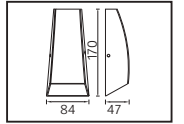

SALKIM

Model	Kod	Watt	Fiyat	Koli İçi	Lümen	Renk	Işık Rengi
SALKIM	076-008-0006	6 W	37,43 $	16	380 lm	SİYAH	4200K

METAL

SELVI

Model	Kod	Watt	Fiyat	Koli İçi	Lümen	Renk	Işık Rengi
SELVI	076-007-0006	6 W	32,70 $	24	380 lm	SİYAH	4200K

METAL

MAMBA

YENİ ÜRÜN

Model	Kod	Watt	Fiyat	Koli İçi	Renk
MAMBA	076-066-0001	Max. 2x35W	9,07 $	50	SİYAH

PLASTİK

MAMBA-SQ

YENİ ÜRÜN

Model	Kod	Watt	Fiyat	Koli İçi	Renk
MAMBA-SQ	076-067-0001	Max. 2x35W	9,19 $	50	SİYAH

PLASTİK

WINDSOR

YENİ ÜRÜN

Model	Kod	Watt	Fiyat	Koli İçi	Lümen	Renk	Işık Rengi
WINDSOR-6	076-051-0006	6 W	7,97 $	50	420 lm	SİYAH	4200K

PLASTİK