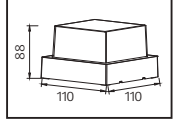

SUGA-5/RC

YENİ ÜRÜN

Model	Kod	Watt	Fiyat	Koli İçi	Lümen	Renk	Işık Rengi
SUGA-5/RC	076-019-0005	5 W	7,75 $	50	350 lm	SIYAH	4200K

PLASTİK

SUGA-5/SC

YENİ ÜRÜN

Model	Kod	Watt	Fiyat	Koli İçi	Lümen	Renk	Işık Rengi
SUGA-15/SC	076-020-0005	5 W	8,59 $	50	350 lm	SIYAH	4200K

PLASTİK

SUGA-12/RC

Model	Kod	Watt	Fiyat	Koli İçi	Lümen	Renk	Işık Rengi
SUGA-12/RC	076-019-0012	12 W	12,71 $	20	840 lm	SIYAH	4200K

PLASTİK

SUGA-12/SC

Model	Kod	Watt	Fiyat	Koli İçi	Lümen	Renk	Işık Rengi
SUGA-12/SC	076-020-0012	12 W	14,23 $	20	840 lm	SIYAH	4200K

PLASTİK

DONUT

YENİ ÜRÜN

Model	Kod	Watt	Fiyat	Koli İçi	Lümen	Renk	Işık Rengi
DONUT-10	076-099-0010	10 W	12,78 $	40	700 lm	SIYAH	4200K

PLASTİK