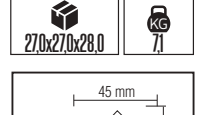

NADIA

Model	Kod	Watt	Fiyat	Koli İçi	Lümen	Renk	Işık Rengi
NADIA	016-027-0001	1W	6,99 $	100	70 lm	MAT KROM	4200K / 6400K