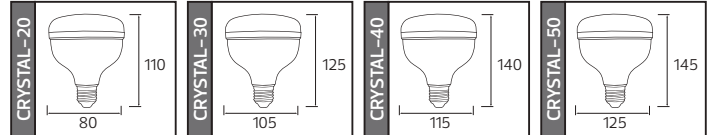

40,0x48,0x21,0	5,8 KG
50,0x40,0x25,0	5,2 KG
57,5x65,0x29,0	6,13 KG
50,0x37,5x29,5	5,05 KG

Made In **Türkiye**

Crystal Serisi

20W

30W

40W

50W

PS
COVER