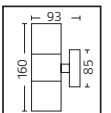

REGNUM

Model	Kod	Watt	Fiyat	Koli İçi	Renk
REGNUM-1	075-019-0001	Max. 35W	34,75 $	20	SİYAH
REGNUM-2	075-019-0002	Max. 2x35W	38,38 $	10	SİYAH
REGNUM-3	075-019-0003	Max. 35W	33,60 $	20	SİYAH
REGNUM-4	075-019-0004	Max. 2x35W	38,18 $	10	SİYAH

57,5x25,0x29,0	KG 11,0
57,5x25,0x25,0	KG 7,5
57,5x24,0x29,0	KG 10,0
57,5x24,0x25,0	KG 6,7

METAL

MANOLYA

Model	Kod	Watt	Fiyat	Koli İçi	Renk
MANOLYA-1	075-008-0001	Max. 35W	25,42 $	24	SİYAH
MANOLYA-1	075-008-0001	Max. 35W	25,42 $	24	KROM

30,5x38,0x27,0	KG 8,3
30,5x38,0x27,0	KG 8,3

METAL

MANOLYA

Model	Kod	Watt	Fiyat	Koli İçi	Renk
MANOLYA-2	075-008-0002	Max. 2x35W	31,90 $	16	SİYAH
MANOLYA-2	075-008-0002	Max. 2x35W	31,90 $	16	KROM

38,0x40,0x19,0	KG 9,4
38,0x40,0x19,0	KG 9,4

METAL

MANOLYA

Model	Kod	Watt	Fiyat	Koli İçi	Renk
MANOLYA-3	075-008-0003	Max. 2x60W	46,81 $	12	SİYAH

47,5x57,0x33,0	KG 19,6

METAL