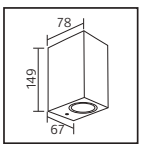

SALKIM

Model	Kod	Watt	Fiyat	Koli İçi	Lümen	Renk	Işık Rengi
SALKIM	076-008-0006	6 W	37,43 $	16	380 lm	SİYAH	4200K

METAL

SELVI

Model	Kod	Watt	Fiyat	Koli İçi	Lümen	Renk	Işık Rengi
SELVI	076-007-0006	6 W	32,70 $	24	380 lm	SİYAH	4200K

METAL

MAMBA

YENİ ÜRÜN

Model	Kod	Watt	Fiyat	Koli İçi	Renk
MAMBA	076-066-0001	Max. 2x35W	9,07 $	50	SİYAH

PLASTİK

MAMBA-SQ

YENİ ÜRÜN

Model	Kod	Watt	Fiyat	Koli İçi	Renk
MAMBA-SQ	076-067-0001	Max. 2x35W	9,19 $	50	SİYAH

PLASTİK

WINDSOR

YENİ ÜRÜN

Model	Kod	Watt	Fiyat	Koli İçi	Lümen	Renk	Işık Rengi
WINDSOR-6	076-051-0006	6 W	7,97 $	50	420 lm	SİYAH	4200K

PLASTİK