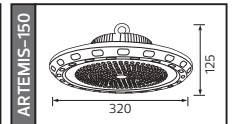

ARTEMIS SERİSİ

Model	Kod	Watt	Fiyat	Koli İçi	Lümen	Renk	Işık Rengi		
ARTEMIS-100	063-003-0100	100 W	97,36 $	6	11400 lm	SİYAH	6400K	56,5x28,5x41,5	KG 8,0
ARTEMIS-150	063-003-0150	150 W	173,65 $	1	17150 lm	SİYAH	6400K	33,0x33,0x15,0	KG 1,8