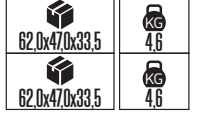

ORKİDE-1

Model	Kod	Watt	Fiyat	Koli İçi	Renk
ORKİDE-1	400-000-121	Max. 40W	217,00 TL	12	SİYAH
ORKİDE-1	400-001-121	Max. 40W	217,00 TL	12	GRİ

PLASTİK

ORKİDE-2

Model	Kod	Watt	Fiyat	Koli İçi	Renk
ORKİDE-2	400-000-122	Max. 40W	237,00 TL	8	SİYAH
ORKİDE-2	400-001-122	Max. 40W	237,00 TL	8	GRİ

PLASTİK

ORKİDE-3

Model	Kod	Watt	Fiyat	Koli İçi	Renk
ORKİDE-3	400-000-123	Max. 40W	203,00 TL	20	SİYAH
ORKİDE-3	400-001-123	Max. 40W	203,00 TL	20	GRİ

PLASTİK

ORKİDE-4

Model	Kod	Watt	Fiyat	Koli İçi	Renk
ORKİDE-4	400-000-124	Max. 40W	271,50 TL	15	SİYAH
ORKİDE-4	400-001-124	Max. 40W	271,50 TL	15	GRİ

PLASTİK

ORKİDE-4

Model	Kod	Watt	Fiyat	Koli İçi	Renk
ORKİDE-4	400-010-124	Max. 40W	634,00 TL	15	SİYAH
ORKİDE-4	400-011-124	Max. 40W	634,00 TL	15	GRİ

PLASTİK

SENSÖRLÜ