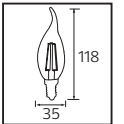

FILAMENT FLAME/DIM

Model	Kod	Watt	Fiyat	Koli İçi	Lümen	Işık Rengi
FILAMENT FLAME-4/DIM	001-014-1004	4 W	4,22 $	100	450 lm	3000K / 6400K
FILAMENT FLAME-6/DIM	001-014-1006	6 W	4,40 $	100	700 lm	3000K / 6400K