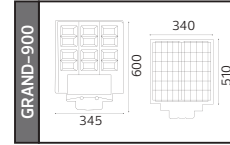

65,0x22,5x33,0	KG 31,9
42,0x34,0x43,0	KG 18,7
65,5x43,0x27,0	KG 13,2
87,0x26,0x27,0	KG 3,8

SOLAR

GRAND XL SERİSİ

YENİ ÜRÜN

Kod	Model	Watt	Fiyat	Koli İçi	Lümen	Renk	Işık Rengi		
074-009-0600	GRAND XL 600	600 W	155,00 \$	5	2092 lm	SİYAH	6400K	43,0x36,0x47,0	KG 4,1
074-009-0900	GRAND XL 900	900 W	161,44 \$	4	2668 lm	SİYAH	6400K	62,5x35,0x37,0	KG 4,3
074-009-1200	GRAND XL1200	1200 W	182,91 \$	4	3066 lm	SİYAH	6400K	70,0x35,0x37,0	KG 6,6