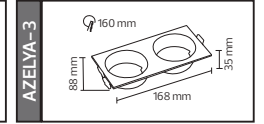

59,5x25,0x27,0	KG 8,7
59,5x25,0x27,0	KG 8,7
59,5x21,0x27,0	KG 7,7
59,5x21,0x27,0	KG 7,7
48,5x29,0x27,0	KG 9,2
48,5x29,0x27,0	KG 9,2

AZELYA SERİSİ

YENİ ÜRÜN

Model	Kod	Watt	Fiyat	Koli İçi	Renk		
AZELYA-1	015-048-0001	Max. 10W	1,77 \$	200	SİYAH	50,0x37,0x40,0	8,5
AZELYA-2	015-048-0002	Max. 10W	2,00 \$	200	SİYAH	52,0x37,0x50,0	10,2
AZELYA-3	015-048-0003	Max. 2x10W	4,21 \$	120	SİYAH	50,0x37,0x39,0	11,0