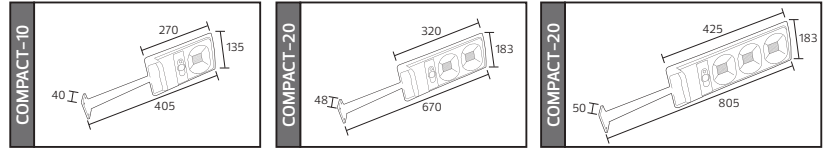

SOLAR

GRAND SERİSİ

Model	Kod	Watt	Fiyat	Koli İçi	Lümen	Renk	Işık Rengi
GRAND-50	074-009-0050	50 W	45,69 $	10	826 lm	SİYAH	6400K
GRAND-100	074-009-0100	100 W	56,36 $	10	984 lm	SİYAH	6400K
GRAND-200	074-009-0200	200 W	99,52 $	5	1198 lm	SİYAH	6400K
GRAND-300	074-009-0300	300 W	144,16 $	3	1567 lm	SİYAH	6400K

65,0x22,5x33,0	KG 31,9
42,0x34,0x43,0	KG 18,7
65,5x43,0x27,0	KG 13,2
87,0x26,0x27,0	KG 3,8