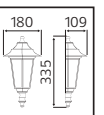

BEGONYA-1

Model	Kod	Watt	Fiyat	Koli İçi	Renk
BEGONYA-1	400-010-116	Max. 40W	249,00 TL	12	SİYAH
BEGONYA-1	400-020-116	Max. 40W	249,00 TL	12	BEYAZ

PLASTİK

BEGONYA-2

Model	Kod	Watt	Fiyat	Koli İçi	Renk
BEGONYA-2	400-010-117	Max. 40W	249,00 TL	12	SİYAH
BEGONYA-2	400-020-117	Max. 40W	249,00 TL	12	BEYAZ

PLASTİK

BEGONYA-3

Model	Kod	Watt	Fiyat	Koli İçi	Renk
BEGONYA-3	400-010-118	Max. 40W	260,00 TL	12	SİYAH
BEGONYA-3	400-020-118	Max. 40W	260,00 TL	12	BEYAZ

PLASTİK

BEGONYA-4

Model	Kod	Watt	Fiyat	Koli İçi	Renk
BEGONYA-4	400-010-120	Max. 40W	210,00 TL	20	SİYAH
BEGONYA-4	400-020-120	Max. 40W	210,00 TL	20	BEYAZ

PLASTİK