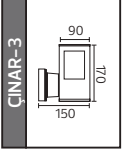

ÇINAR SERİSİ

Model	Kod	Watt	Fiyat	Koli İçi	Renk
ÇINAR-1	400-010-134	Max. 60W	251,36 TL	12	SİYAH
ÇINAR-2	400-010-135	Max. 60W	331,00 TL	8	SİYAH

46,0x46,0x61,0

5,3

46,0x46,0x52,0

5,6