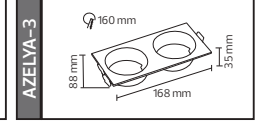

AZELYA SERİSİ

YENİ ÜRÜN

Model	Kod	Watt	Fiyat	Koli İçi	Renk		
AZELYA-1	015-048-0001	Max. 10W	1,77 $	200	BEYAZ	50,0x37,0x40,0	8,5
AZELYA-2	015-048-0002	Max. 10W	2,00 $	200	BEYAZ	52,0x37,0x50,0	10,2
AZELYA-3	015-048-0003	Max. 2x10W	4,21 $	120	BEYAZ	50,0x37,0x39,0	11,0