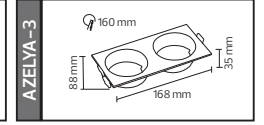

AZELYA SERİSİ

YENİ ÜRÜN

Model	Kod	Watt	Fiyat	Koli İçi	Renk		
AZELYA-1	015-048-0001	Max. 10W	1,77 $	200	SİYAH-BEYAZ	50,0x37,0x40,0	8,5
AZELYA-2	015-048-0002	Max. 10W	2,00 $	200	SİYAH-BEYAZ	52,0x37,0x50,0	10,2
AZELYA-3	015-048-0003	Max. 2x10W	4,21 $	120	SİYAH-BEYAZ	50,0x37,0x39,0	11,0