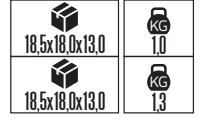

Model	Kod	Watt	Fiyat	Koli İçi	Lümen	Işık Rengi
MICRO-2	001-010-0002	1.5 W	1,63 $	200	90 lm	2700K / 6400K
MICRO-3	001-010-0003	3 W	2,75 $	200	160 lm	2700K / 6400K

PIKO SERİSİ