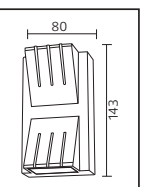

SALKIM

Model	Kod	Watt	Fiyat	Koli İçi	Lümen	Renk	Işık Rengi
SALKIM	076-008-0006	6 W	37,43 $	16	380 lm	SİYAH	4200K

METAL

SELVI

Model	Kod	Watt	Fiyat	Koli İçi	Lümen	Renk	Işık Rengi
SELVI	076-007-0006	6 W	32,70 $	24	380 lm	SİYAH	4200K

METAL

MAMBA

YENİ ÜRÜN

Model	Kod	Watt	Fiyat	Koli İçi	Renk
MAMBA	076-066-0001	Max. 2x35W	9,07 $	50	SİYAH

PLASTİK

MAMBA-SQ

YENİ ÜRÜN

Model	Kod	Watt	Fiyat	Koli İçi	Renk
MAMBA-SQ	076-067-0001	Max. 2x35W	9,19 $	50	SİYAH

PLASTİK

WINDSOR

YENİ ÜRÜN

Model	Kod	Watt	Fiyat	Koli İçi	Lümen	Renk	Işık Rengi
WINDSOR-6	076-051-0006	6 W	7,97 $	50	420 lm	SİYAH	4200K

PLASTİK