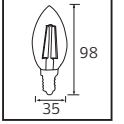

FILAMENT CANDLE

Model	Kod	Watt	Fiyat	Koli İçi	Lümen	Işık Rengi
FILAMENT CANDLE-4	001-013-0004	4 W	1,99 $	100	450 lm	3000K / 6400K
FILAMENT CANDLE-6	001-013-0006	6 W	2,06 $	100	700 lm	3000K / 6400K