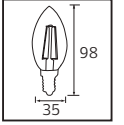

FILAMENT CANDLE/DIM

Model	Kod	Watt	Fiyat	Koli İçi	Lümen	Işık Rengi
FILAMENT CANDLE-4/DIM	001-013-1004	4 W	2,80 $	100	450 lm	3000K / 6400K
FILAMENT CANDLE-6/DIM	001-013-1006	6 W	4,41 $	100	700 lm	3000K / 6400K