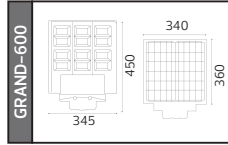

65,0x22,5x33,0	KG 31,9
42,0x34,0x43,0	KG 18,7
65,5x43,0x27,0	KG 13,2
87,0x26,0x27,0	KG 3,8

SOLAR

GRAND XL SERİSİ

YENİ ÜRÜN

Kod	Model	Watt	Fiyat	Koli İçi	Lümen	Renk	Işık Rengi		
074-009-0600	GRAND XL 600	600 W	155,00 \$	5	2092 lm	SİYAH	6400K	43,0x36,0x47,0	KG 4,1
074-009-0900	GRAND XL 900	900 W	161,44 \$	4	2668 lm	SİYAH	6400K	62,5x35,0x37,0	KG 4,3
074-009-1200	GRAND XL1200	1200 W	182,91 \$	4	3066 lm	SİYAH	6400K	70,0x35,0x37,0	KG 6,6