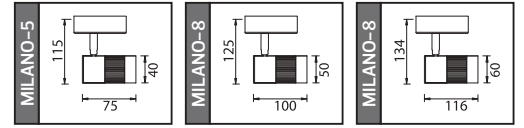

MOSTAR SERİSİ

Model	Kod	Watt	Fiyat	Koli İçi	Lümen	Renk	Işık Rengi
MOSTAR-5	017-003-0005	5 W	11,56 $	100	370 lm	SİYAH	3000K
MOSTAR-5	017-003-0005	5 W	11,56 $	100	370 lm	BEYAZ	3000K

47,5x35,0x53,0	KG 21,0
47,5x35,0x53,0	KG 21,0