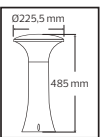

PRİZMA

Model	Kod	Watt	Fiyat	Koli İçi	Renk
PRİZMA	400-010-129	Max. 40W	344,95 TL	8	SİYAH
PRİZMA	400-020-129	Max. 40W	344,95 TL	8	BEYAZ

PLASTİK

PRİZMA 2

YENİ ÜRÜN

Model	Kod	Watt	Fiyat	Koli İçi	Renk
PRİZMA 2	400-010-144	Max. 40W	376,45 TL	8	SİYAH
PRİZMA 2	400-020-144	Max. 40W	376,45 TL	8	BEYAZ

PLASTİK

PAPATYA-1

Model	Kod	Watt	Fiyat	Koli İçi	Renk
PAPATYA-1	400-000-141	Max. 40W	275,64 TL	8	SİYAH
PAPATYA-1	400-001-141	Max. 40W	275,64 TL	8	GRİ

PLASTİK

PAPATYA-2

Model	Kod	Watt	Fiyat	Koli İçi	Renk
PAPATYA-2	400-000-142	Max. 40W	321,00 TL	6	SİYAH
PAPATYA-2	400-001-142	Max. 40W	321,00 TL	6	GRİ

PLASTİK