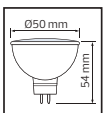

PLUS SERİSİ

F A T G

Model	Kod	Watt	Fiyat	Koli İçi	Lümen	Işık Rengi
PLUS-6	001-002-0006	6 W	1,40 $	100	440 lm	4200K / 6400K
PLUS-8	001-002-0008	8 W	1,57 $	100	610 lm	4200K / 6400K
PLUS-10	001-002-0010	10 W	1,73 $	100	800 lm	4200K / 6400K

47,0x28,5x14,0	KG 4,0
57,0x28,5x14,0	KG 4,0
27,0x26,5x24,5	KG 5,0

CONVEX SERİSİ

F A T G

Model	Kod	Watt	Fiyat	Koli İçi	Lümen	Işık Rengi
CONVEX-6	001-064-0006	6 W	1,57 $	100	480 lm	4200K / 6400K
CONVEX-8	001-064-0008	8 W	2,10 $	100	740 lm	4200K / 6400K
CONVEX-10	001-064-0010	10 W	2,27 $	100	820 lm	4200K / 6400K

29,0x57,0x14,0	KG 4,0
29,0x57,0x14,0	KG 4,0
29,0x57,0x14,0	KG 4,0

LENSLİ

DİMLİ

VISION

G A T G

Model	Kod	Watt	Fiyat	Koli İçi	Lümen	Işık Rengi
VISION-6	001-022-0006	6 W	2,73 $	100	390 lm	4200K / 6400K

29,0x57,0x14,0	KG 5,0

LENSLİ

FONIX SERİSİ

F A T G

Model	Kod	Watt	Fiyat	Koli İçi	Lümen	Işık Rengi
FONIX-6	001-001-0006	6 W	1,55 $	100	440 lm	4200K / 6400K
FONIX-8	001-001-0008	8 W	1,92 $	100	610 lm	4200K / 6400K

27,0x52,5x13,5	KG 3,3
27,0x52,5x13,5	KG 3,3