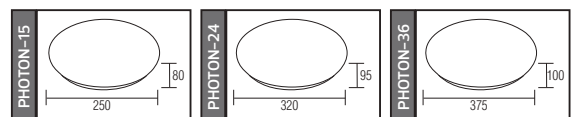

PHOTON SERİSİ

YENİ ÜRÜN

Model	Kod	Watt	Fiyat	Koli İçi	Lümen	Renk	Işık Rengi
PHOTON-15	027-005-0015	15 W	14,50 $	20	911 lm	BEYAZ	6400K
PHOTON-24	027-005-0024	24 W	19,48 $	12	1485 lm	BEYAZ	6400K
PHOTON-36	027-005-0036	36 W	26,34 $	12	2228 lm	BEYAZ	6400K

43,5x54,0x54,5	KG 7,1
68,5x62,0x35,0	KG 7,4
78,5x65,0x40,0	KG 9,9