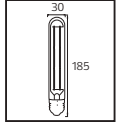

Model	Kod	Watt	Fiyat	Koli İçi	Lümen	Işık Rengi
RUSTIC TUBE-6	001-033-0006	6 W	5,10 $	100	540 lm	2200K

AMBER

RUSTIC TUBE