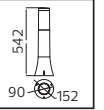

ORKİDE-1

Model	Kod	Watt	Fiyat	Koli İçi	Renk
ORKİDE-1	400-000-121	Max. 40W	217,00 TL	12	SİYAH
ORKİDE-1	400-001-121	Max. 40W	217,00 TL	12	GRİ

PLASTİK

ORKİDE-2

Model	Kod	Watt	Fiyat	Koli İçi	Renk
ORKİDE-2	400-000-122	Max. 40W	237,00 TL	8	SİYAH
ORKİDE-2	400-001-122	Max. 40W	237,00 TL	8	GRİ

PLASTİK

ORKİDE-3

Model	Kod	Watt	Fiyat	Koli İçi	Renk
ORKİDE-3	400-000-123	Max. 40W	203,00 TL	20	SİYAH
ORKİDE-3	400-001-123	Max. 40W	203,00 TL	20	GRİ

PLASTİK

ORKİDE-4

Model	Kod	Watt	Fiyat	Koli İçi	Renk
ORKİDE-4	400-000-124	Max. 40W	271,50 TL	15	SİYAH
ORKİDE-4	400-001-124	Max. 40W	271,50 TL	15	GRİ

PLASTİK

ORKİDE-4

Model	Kod	Watt	Fiyat	Koli İçi	Renk
ORKİDE-4	400-010-124	Max. 40W	634,00 TL	15	SİYAH
ORKİDE-4	400-011-124	Max. 40W	634,00 TL	15	GRİ

PLASTİK

SENSÖRLÜ