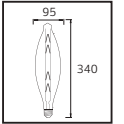

ELLIPTIC

Model	Kod	Watt	Fiyat	Koli İçi	Lümen	Işık Rengi
ELLIPTIC	001-054-0008	8 W	42,05 $	8	710 lm	2200K

AMBER

TOLEDO

Model	Kod	Watt	Fiyat	Koli İçi	Lümen	Işık Rengi
TOLEDO	001-049-0008	8 W	45,25 $	6	710 lm	2200K