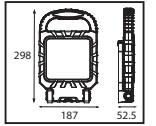

KATLANABİLİR