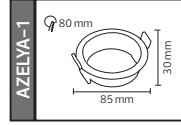

Model	Kod	Watt	Fiyat	Koli İçi	Renk		
AZELYA-1	015-048-0001	Max. 10W	1,77 $	200	SİYAH-BEYAZ	50,0x37,0x40,0	8,5
AZELYA-2	015-048-0002	Max. 10W	2,00 $	200	SİYAH-BEYAZ	52,0x37,0x50,0	10,2
AZELYA-3	015-048-0003	Max. 2x10W	4,21 $	120	SİYAH-BEYAZ	50,0x37,0x39,0	11,0