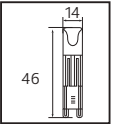

Model	Kod	Watt	Fiyat	Koli İçi	Lümen	Işık Rengi
PIKO-2 (HL450L)	001-007-0002	1.5 W	1,61 $	200	105 lm	2700K / 6400K
PIKO-3 (HL451L)	001-007-0003	2.50 W	3,18 $	200	210 lm	2700K / 6400K

HL 448L