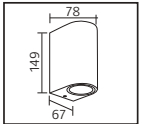

SALKIM

Model	Kod	Watt	Fiyat	Koli İçi	Lümen	Renk	Işık Rengi
SALKIM	076-008-0006	6 W	37,43 $	16	380 lm	SİYAH	4200K

METAL

SELVI

Model	Kod	Watt	Fiyat	Koli İçi	Lümen	Renk	Işık Rengi
SELVI	076-007-0006	6 W	32,70 $	24	380 lm	SİYAH	4200K

METAL

MAMBA

YENİ ÜRÜN

Model	Kod	Watt	Fiyat	Koli İçi	Renk
MAMBA	076-066-0001	Max. 2x35W	9,07 $	50	SİYAH

PLASTİK

MAMBA-SQ

YENİ ÜRÜN

Model	Kod	Watt	Fiyat	Koli İçi	Renk
MAMBA-SQ	076-067-0001	Max. 2x35W	9,19 $	50	SİYAH

PLASTİK

WINDSOR

YENİ ÜRÜN

Model	Kod	Watt	Fiyat	Koli İçi	Lümen	Renk	Işık Rengi
WINDSOR-6	076-051-0006	6 W	7,97 $	50	420 lm	SİYAH	4200K

PLASTİK