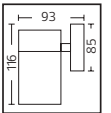

REGNUM

Model	Kod	Watt	Fiyat	Koli İçi	Renk
REGNUM-1	075-019-0001	Max. 35W	34,75 $	20	SİYAH
REGNUM-2	075-019-0002	Max. 2x35W	38,38 $	10	SİYAH
REGNUM-3	075-019-0003	Max. 35W	33,60 $	20	SİYAH
REGNUM-4	075-019-0004	Max. 2x35W	38,18 $	10	SİYAH

57,5x25,0x29,0	KG 11,0
57,5x25,0x25,0	KG 7,5
57,5x24,0x29,0	KG 10,0
57,5x24,0x25,0	KG 6,7

METAL

MANOLYA

Model	Kod	Watt	Fiyat	Koli İçi	Renk
MANOLYA-1	075-008-0001	Max. 35W	25,42 $	24	SİYAH
MANOLYA-1	075-008-0001	Max. 35W	25,42 $	24	KROM

30,5x38,0x27,0	KG 8,3
30,5x38,0x27,0	KG 8,3

METAL

MANOLYA

Model	Kod	Watt	Fiyat	Koli İçi	Renk
MANOLYA-2	075-008-0002	Max. 2x35W	31,90 $	16	SİYAH
MANOLYA-2	075-008-0002	Max. 2x35W	31,90 $	16	KROM

38,0x40,0x19,0	KG 9,4
38,0x40,0x19,0	KG 9,4

METAL

MANOLYA

Model	Kod	Watt	Fiyat	Koli İçi	Renk
MANOLYA-3	075-008-0003	Max. 2x60W	46,81 $	12	SİYAH

47,5x57,0x33,0	KG 19,6

METAL