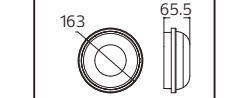

ARTOS 15

Model	Kod	Watt	Fiyat	Koli İçi	Lümen	Renk	Işık Rengi
ARTOS 15	400-001-127	15 W	177,70 TL	30	1500 lm	BEYAZ	4200K
ARTOS 15	400-011-127	15 W	177,70 TL	30	1500 lm	SİYAH	4200K
ARTOS 15	400-002-127	15 W	177,70 TL	30	1500 lm	BEYAZ	6400K
ARTOS 15	400-012-127	15 W	177,70 TL	30	1500 lm	SİYAH	6400K

39,5x49,5x34,5

KG
69

39,5x49,5x34,5

KG
69

39,5x49,5x34,5

KG
69

39,5x49,5x34,5

KG
69