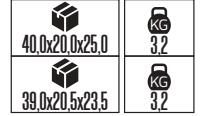

FILAMENT CANDLE/DIM

Model	Kod	Watt	Fiyat	Koli İçi	Lümen	Işık Rengi
FILAMENT CANDLE-4/DIM	001-013-1004	4 W	2,80 $	100	450 lm	3000K / 6400K
FILAMENT CANDLE-6/DIM	001-013-1006	6 W	4,41 $	100	700 lm	3000K / 6400K