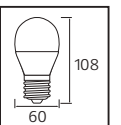

3 İŞIK RENGİ