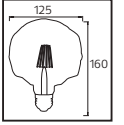

AMBER

RUSTIC CRYSTAL

Model	Kod	Watt	Fiyat	Koli İçi	Lümen	Işık Rengi
RUSTIC CRYSTAL-6	001-036-0006	6 W	15,47 $	50	540 lm	2200K

AMBER

ELLIPTIC

Model	Kod	Watt	Fiyat	Koli İçi	Lümen	Işık Rengi
ELLIPTIC	001-054-0008	8 W	42,05 $	8	710 lm	2200K

AMBER

TOLEDO

Model	Kod	Watt	Fiyat	Koli İçi	Lümen	Işık Rengi
TOLEDO	001-049-0008	8 W	45,25 $	6	710 lm	2200K

AMBER

GINZA

Model	Kod	Watt	Fiyat	Koli İçi	Lümen	Işık Rengi
GINZA	001-050-0008	8 W	42,83 $	6	710 lm	2200K

AMBER

ORIGAMI

Model	Kod	Watt	Fiyat	Koli İçi	Lümen	Işık Rengi
ORIGAMI	001-053-0008	8 W	48,10 $	10	710 lm	2200K