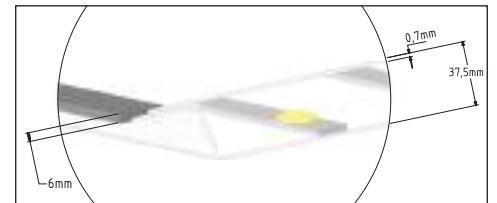

AZER SERİSİ

YENİ ÜRÜN

Model	Kod	Watt	Fiyat	Koli İçi	Renk
AZER-1	015-039-0001	Max. 50W	8,80 $	100	SİYAH-BEYAZ
AZER-1	015-039-0001	Max. 50W	8,80 $	100	BEYAZ
AZER-2	015-040-0001	Max. 50W	10,19 $	100	SİYAH-BEYAZ
AZER-2	015-040-0001	Max. 50W	10,19 $	100	BEYAZ
AZER-3	015-041-0001	Max. 50W	10,19 $	100	SİYAH-BEYAZ
AZER-3	015-041-0001	Max. 50W	10,19 $	100	BEYAZ

55,0x47,0x23,0	KG 4,35
55,0x47,0x23,0	KG 2,9
55,0x47,0x23,0	KG 4,65
55,0x47,0x23,0	KG 3,1
55,0x47,0x23,0	KG 4,95
55,0x47,0x23,0	KG 3,3

Made in **Türkiye**

PLAZMA

Model	Kod	Watt	Fiyat	Koli İçi	Lümen	Renk	Işık Rengi
PLAZMA-40	056-009-0040	40 W	14,30 $	10	4265 lm	BEYAZ	4200K / 6400K

62,0x36,5x61,5	KG 12,5

BACKLIGHT