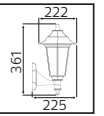

BEGONYA-1

Model	Kod	Watt	Fiyat	Koli İçi	Renk
BEGONYA-1	400-010-116	Max. 40W	249,00 TL	12	SİYAH
BEGONYA-1	400-020-116	Max. 40W	249,00 TL	12	BEYAZ

PLASTİK

BEGONYA-2

Model	Kod	Watt	Fiyat	Koli İçi	Renk
BEGONYA-2	400-010-117	Max. 40W	249,00 TL	12	SİYAH
BEGONYA-2	400-020-117	Max. 40W	249,00 TL	12	BEYAZ

PLASTİK

BEGONYA-3

Model	Kod	Watt	Fiyat	Koli İçi	Renk
BEGONYA-3	400-010-118	Max. 40W	260,00 TL	12	SİYAH
BEGONYA-3	400-020-118	Max. 40W	260,00 TL	12	BEYAZ

PLASTİK

BEGONYA-4

Model	Kod	Watt	Fiyat	Koli İçi	Renk
BEGONYA-4	400-010-120	Max. 40W	210,00 TL	20	SİYAH
BEGONYA-4	400-020-120	Max. 40W	210,00 TL	20	BEYAZ

PLASTİK