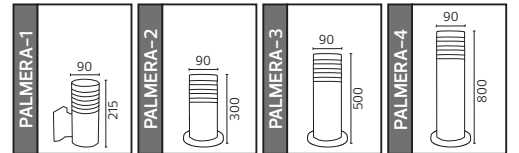

PALMERA/S SERİSİ

Model	Kod	Watt	Fiyat	Koli İçi	Renk	Boyutlar (mm)	Ağırlık (KG)
PALMERA/S1	075-017-0001	Max. 60W	51,66 $	10	SİYAH	53,0x22,0x38,0	9,6
PALMERA/S2	075-017-0002	Max. 60W	62,50 $	10	SİYAH	44,0x30,0x33,0	10,5
PALMERA/S3	075-017-0003	Max. 60W	85,63 $	10	SİYAH	44,0x30,0x53,0	14,5
PALMERA/S4	075-017-0004	Max. 60W	120,28 $	6	SİYAH	44,0x30,0x83,0	12,0

METAL

PALMERA SERİSİ

Model	Kod	Watt	Fiyat	Koli İçi	Renk	Boyutlar (mm)	Ağırlık (KG)
PALMERA-1	075-018-0001	Max. 60W	49,61 $	10	SİYAH	63,0x22,0x38,0	9,0
PALMERA-2	075-018-0002	Max. 60W	50,47 $	10	SİYAH	51,0x34,0x33,0	10,0
PALMERA-3	075-018-0003	Max. 60W	72,59 $	10	SİYAH	51,0x34,0x53,0	14,0
PALMERA-4	075-018-0004	Max. 60W	110,67 $	6	SİYAH	51,0x34,0x83,0	11,8

METAL