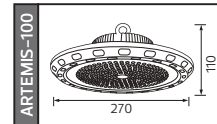

ARTEMIS SERİSİ

Model	Kod	Watt	Fiyat	Koli İçi	Lümen	Renk	Işık Rengi		
ARTEMIS-100	063-003-0100	100 W	97,36 $	6	11400 lm	SİYAH	6400K	56,5x28,5x41,5	KG 8,0
ARTEMIS-150	063-003-0150	150 W	173,65 $	1	17150 lm	SİYAH	6400K	33,0x33,0x15,0	KG 1,8