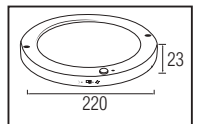

SIENNA SERİSİ

Model	Kod	Watt	Fiyat	Koli İçi	Lümen	Renk	Işık Rengi
SIENNA-18	016-083-0018	18 W	7,00 $	40	1850 lm	BEYAZ	3000K / 7000K
SIENNA-18	016-083-0018	18 W	7,00 $	40	1850 lm	SİYAH	3000K / 7000K
SIENNA-24	016-083-0024	24 W	10,06 $	30	2500 lm	BEYAZ	3000K / 7000K
SIENNA-24	016-083-0024	24 W	10,06 $	30	2500 lm	SİYAH	3000K / 7000K
SIENNA-36	016-083-0036	36 W	16,10 $	20	3960 lm	BEYAZ	3000K / 7000K
SIENNA-36	016-083-0036	36 W	16,10 $	20	3960 lm	SİYAH	3000K / 7000K

74,0x20,5x38,0	KG 6,2
74,0x20,5x38,0	KG 4,5
69,0x19,5x47,0	KG 4,5
69,0x19,5x47,0	KG 9,1
61,0x19,5x62,0	KG 11,0
61,0x19,5x62,0	KG 11,0

LENSLİ

BACKLIGHT

SIVAÜSTÜ

PLASTİK

SELENA SERİSİ

Model	Kod	Watt	Fiyat	Koli İçi	Lümen	Renk	Işık Rengi
SELENA-18	016-084-0018	18 W	7,97 $	40	1850 lm	BEYAZ	3000K / 7000K
SELENA-18	016-084-0018	18 W	7,97 $	40	1850 lm	SİYAH	3000K / 7000K
SELENA-24	016-084-0024	24 W	10,48 $	30	2500 lm	BEYAZ	3000K / 7000K
SELENA-24	016-084-0024	24 W	10,48 $	30	2500 lm	SİYAH	3000K / 7000K
SELENA-36	016-084-0036	36 W	18,28 $	20	3960 lm	BEYAZ	3000K / 7000K
SELENA-36	016-084-0036	36 W	18,28 $	20	3960 lm	SİYAH	3000K / 7000K

74,0x20,5x38,0	KG 6,2
74,0x20,5x38,0	KG 4,5
69,0x19,5x47,0	KG 4,5
69,0x19,5x47,0	KG 9,1
61,0x19,5x62,0	KG 11,0
61,0x19,5x62,0	KG 11,0

LENSLİ

BACKLIGHT

SIVAÜSTÜ

PLASTİK

MARTHA SERİSİ

Model	Kod	Watt	Fiyat	Koli İçi	Lümen	Renk	Işık Rengi
MARTHA-18	016-060-0018	18 W	21,52 $	20	1830 lm	BEYAZ	6400K
MARTHA-18	016-060-0018	18 W	21,52 $	20	1830 lm	SİYAH	6400K

34,5x48,5x26,5	KG 10,3
34,5x48,5x26,5	KG 10,3

RAYLI

SIVAALTI

SIVAÜSTÜ