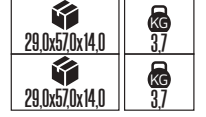

ACTIVEX SERİSİ

Model	Kod	Watt	Fiyat	Koli İçi	Lümen	Işık Rengi
ACTIVEX-6	001-076-0006	6 W	2,38 $	100	480 lm	4200K / 6400K
ACTIVEX-8	001-076-0008	8 W	2,45 $	100	740 lm	4200K / 6400K

LENSLİ

FOX SERİSİ

Model	Kod	Watt	Fiyat	Koli İçi	Lümen	Işık Rengi
FOX-6	001-069-0006	6 W	2,86 $	100	510 lm	6400K
FOX-10	001-069-0010	10 W	3,45 $	100	850 lm	6400K
FOX-12	001-069-0012	12 W	4,55 $	100	1050 lm	6400K
FOX-15	001-069-0015	15 W	5,00 $	100	1350 lm	6400K