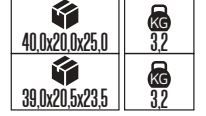

FILAMENT CANDLE

Model	Kod	Watt	Fiyat	Koli İçi	Lümen	Işık Rengi
FILAMENT CANDLE-4	001-013-0004	4 W	1,99 $	100	450 lm	3000K / 6400K
FILAMENT CANDLE-6	001-013-0006	6 W	2,06 $	100	700 lm	3000K / 6400K