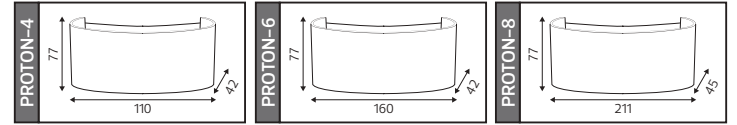

ETNA

YENİ ÜRÜN

Model	Kod	Watt	Fiyat	Koli İçi	Lümen	Renk	Işık Rengi
ETNA-4	076-094-0004	4 W	7,35 $	50	280 lm	SIYAH	4200K

47,5x32,5x20,5	24,0