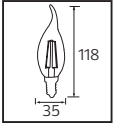

FILAMENT FLAME

Model	Kod	Watt	Fiyat	Koli İçi	Lümen	Işık Rengi
FILAMENT FLAME-4	001-014-0004	4 W	2,03 $	100	450 lm	3000K / 6400K
FILAMENT FLAME-6	001-014-0006	6 W	2,08 $	100	700 lm	3000K / 6400K