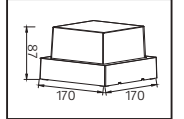

SUGA-5/RC

YENİ ÜRÜN

Model	Kod	Watt	Fiyat	Koli İçi	Lümen	Renk	Işık Rengi
SUGA-5/RC	076-019-0005	5 W	7,75 $	50	350 lm	SIYAH	4200K

PLASTİK

SUGA-5/SC

YENİ ÜRÜN

Model	Kod	Watt	Fiyat	Koli İçi	Lümen	Renk	Işık Rengi
SUGA-15/SC	076-020-0005	5 W	8,59 $	50	350 lm	SIYAH	4200K

PLASTİK

SUGA-12/RC

Model	Kod	Watt	Fiyat	Koli İçi	Lümen	Renk	Işık Rengi
SUGA-12/RC	076-019-0012	12 W	12,71 $	20	840 lm	SIYAH	4200K

PLASTİK

SUGA-12/SC

Model	Kod	Watt	Fiyat	Koli İçi	Lümen	Renk	Işık Rengi
SUGA-12/SC	076-020-0012	12 W	14,23 $	20	840 lm	SIYAH	4200K

PLASTİK

DONUT

YENİ ÜRÜN

Model	Kod	Watt	Fiyat	Koli İçi	Lümen	Renk	Işık Rengi
DONUT-10	076-099-0010	10 W	12,78 $	40	700 lm	SIYAH	4200K

PLASTİK