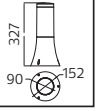

ORKİDE-1

Model	Kod	Watt	Fiyat	Koli İçi	Renk
ORKİDE-1	400-000-121	Max. 40W	217,00 TL	12	SİYAH
ORKİDE-1	400-001-121	Max. 40W	217,00 TL	12	GRİ

PLASTİK

ORKİDE-2

Model	Kod	Watt	Fiyat	Koli İçi	Renk
ORKİDE-2	400-000-122	Max. 40W	237,00 TL	8	SİYAH
ORKİDE-2	400-001-122	Max. 40W	237,00 TL	8	GRİ

PLASTİK

ORKİDE-3

Model	Kod	Watt	Fiyat	Koli İçi	Renk
ORKİDE-3	400-000-123	Max. 40W	203,00 TL	20	SİYAH
ORKİDE-3	400-001-123	Max. 40W	203,00 TL	20	GRİ

PLASTİK

ORKİDE-4

Model	Kod	Watt	Fiyat	Koli İçi	Renk
ORKİDE-4	400-000-124	Max. 40W	271,50 TL	15	SİYAH
ORKİDE-4	400-001-124	Max. 40W	271,50 TL	15	GRİ

PLASTİK

ORKİDE-4

Model	Kod	Watt	Fiyat	Koli İçi	Renk
ORKİDE-4	400-010-124	Max. 40W	634,00 TL	15	SİYAH
ORKİDE-4	400-011-124	Max. 40W	634,00 TL	15	GRİ

PLASTİK

SENSÖRLÜ