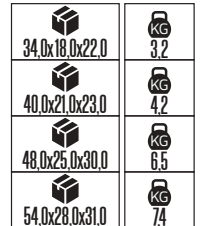

FOX SERİSİ

Model	Kod	Watt	Fiyat	Koli İçi	Lümen	Işık Rengi
FOX-6	001-069-0006	6 W	2,86 $	100	510 lm	6400K
FOX-10	001-069-0010	10 W	3,45 $	100	850 lm	6400K
FOX-12	001-069-0012	12 W	4,55 $	100	1050 lm	6400K
FOX-15	001-069-0015	15 W	5,00 $	100	1350 lm	6400K