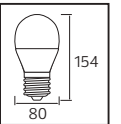

FORCE

Model	Kod	Watt	Fiyat	Koli İçi	Lümen	Işık Rengi
FORCE-10	001-067-0010	10W	6,59 $	100	1032 lm	4200K / 6400K

SENSÖRLÜ

DURAMAX

Model	Kod	Watt	Fiyat	Koli İçi	Lümen	Işık Rengi
DURAMAX-12	001-055-0012	12W	14,33 $	40	1150 lm	6400K

ŞARJLI

COMBO

Model	Kod	Watt	Fiyat	Koli İçi	Lümen	Işık Rengi
COMBO-10	001-073-0010	10 W	4,25 $	100	870 lm	3 CCT (3000K-4000K-6400K)

3 İŞIK RENGİ

FIREFLUX

Model	Kod	Watt	Fiyat	Koli İçi	Lümen	Işık Rengi
FIREFLUX	001-048-0005	5 W	8,00 $	50	117 lm	1500K

3 Mod

ALEV AMPUL