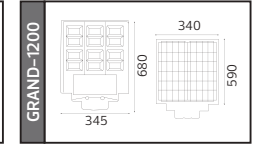

65,0x22,5x33,0	KG 31,9
42,0x34,0x43,0	KG 18,7
65,5x43,0x27,0	KG 13,2
87,0x26,0x27,0	KG 3,8

SOLAR

GRAND XL SERİSİ

YENİ ÜRÜN

Kod	Model	Watt	Fiyat	Koli İçi	Lümen	Renk	Işık Rengi		
074-009-0600	GRAND XL 600	600 W	155,00 \$	5	2092 lm	SİYAH	6400K	43,0x36,0x47,0	KG 4,1
074-009-0900	GRAND XL 900	900 W	161,44 \$	4	2668 lm	SİYAH	6400K	62,5x35,0x37,0	KG 4,3
074-009-1200	GRAND XL1200	1200 W	182,91 \$	4	3066 lm	SİYAH	6400K	70,0x35,0x37,0	KG 6,6