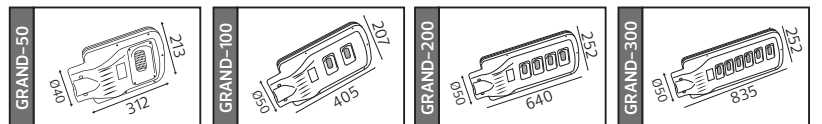

SOLAR

COMPACT SERİSİ

Model	Kod	Watt	Fiyat	Koli İçi	Lümen	Renk	Işık Rengi
COMPACT-20	074-010-0020	20 W	34,85 $	10	230 lm	SİYAH	6400K
COMPACT-30	074-010-0030	30 W	41,81 $	8	300 lm	SİYAH	6400K

52,5x41,5x45,0	KG 18,0
48,0x39,5x39,0	KG 18,5
45,0x39,5x39,0	KG 20,0

SOLAR

GRAND SERİSİ

Model	Kod	Watt	Fiyat	Koli İçi	Lümen	Renk	Işık Rengi
GRAND-50	074-009-0050	50 W	45,69 $	10	826 lm	SİYAH	6400K
GRAND-100	074-009-0100	100 W	56,36 $	10	984 lm	SİYAH	6400K
GRAND-200	074-009-0200	200 W	99,52 $	5	1198 lm	SİYAH	6400K
GRAND-300	074-009-0300	300 W	144,16 $	3	1567 lm	SİYAH	6400K

65,0x22,5x33,0	KG 31,9
42,0x34,0x43,0	KG 18,7
65,5x43,0x27,0	KG 13,2
87,0x26,0x27,0	KG 3,8