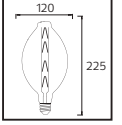

ENIGMA

Model	Kod	Watt	Fiyat	Koli İçi	Lümen	Işık Rengi
ENIGMA	001-051-0008	8 W	39,20 $	10	710 lm	2200K