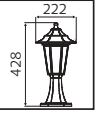

BEGONYA-1

Model	Kod	Watt	Fiyat	Koli İçi	Renk
BEGONYA-1	400-010-116	Max. 40W	249,00 TL	12	SİYAH
BEGONYA-1	400-020-116	Max. 40W	249,00 TL	12	BEYAZ

PLASTİK

BEGONYA-2

Model	Kod	Watt	Fiyat	Koli İçi	Renk
BEGONYA-2	400-010-117	Max. 40W	249,00 TL	12	SİYAH
BEGONYA-2	400-020-117	Max. 40W	249,00 TL	12	BEYAZ

PLASTİK

BEGONYA-3

Model	Kod	Watt	Fiyat	Koli İçi	Renk
BEGONYA-3	400-010-118	Max. 40W	260,00 TL	12	SİYAH
BEGONYA-3	400-020-118	Max. 40W	260,00 TL	12	BEYAZ

PLASTİK

BEGONYA-4

Model	Kod	Watt	Fiyat	Koli İçi	Renk
BEGONYA-4	400-010-120	Max. 40W	210,00 TL	20	SİYAH
BEGONYA-4	400-020-120	Max. 40W	210,00 TL	20	BEYAZ

PLASTİK