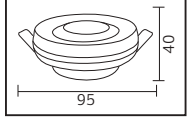

55,0x47,0x23,0	KG 4,35
55,0x47,0x23,0	KG 2,9
55,0x47,0x23,0	KG 4,65
55,0x47,0x23,0	KG 3,1
55,0x47,0x23,0	KG 4,95
55,0x47,0x23,0	KG 3,3

Made in **Türkiye**

PLAZMA

Model	Kod	Watt	Fiyat	Koli İçi	Lümen	Renk	Işık Rengi
PLAZMA-40	056-009-0040	40 W	14,30 \$	10	4265 lm	BEYAZ	4200K / 6400K