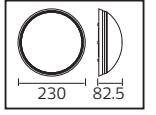

47,0x47,0x35,0	KG 11,0
47,0x47,0x35,0	KG 11,0
47,0x47,0x35,0	KG 11,0
47,0x47,0x35,0	KG 11,0
47,0x47,0x35,0	KG 11,0