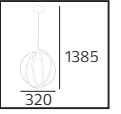

KATLANABİLİR