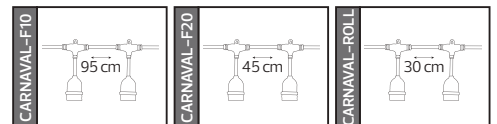

48,0x35,0x35,0	KG 25,6
48,0x31,0x31,0	KG 19,0
48,0x32,0x32,0	KG 18,2