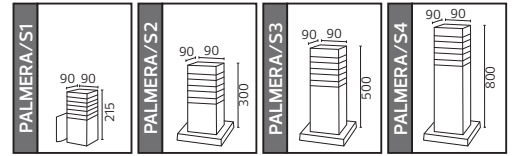

PALMERA/S SERİSİ

Model	Kod	Watt	Fiyat	Koli İçi	Renk	Boyutlar (mm)	Ağırlık (KG)
PALMERA/S1	075-017-0001	Max. 60W	51,66 $	10	SİYAH	53,0x22,0x38,0	9,6
PALMERA/S2	075-017-0002	Max. 60W	62,50 $	10	SİYAH	44,0x30,0x33,0	10,5
PALMERA/S3	075-017-0003	Max. 60W	85,63 $	10	SİYAH	44,0x30,0x53,0	14,5
PALMERA/S4	075-017-0004	Max. 60W	120,28 $	6	SİYAH	44,0x30,0x83,0	12,0

METAL

PALMERA SERİSİ

Model	Kod	Watt	Fiyat	Koli İçi	Renk	Boyutlar (mm)	Ağırlık (KG)
PALMERA-1	075-018-0001	Max. 60W	49,61 $	10	SİYAH	63,0x22,0x38,0	9,0
PALMERA-2	075-018-0002	Max. 60W	50,47 $	10	SİYAH	51,0x34,0x33,0	10,0
PALMERA-3	075-018-0003	Max. 60W	72,59 $	10	SİYAH	51,0x34,0x53,0	14,0
PALMERA-4	075-018-0004	Max. 60W	110,67 $	6	SİYAH	51,0x34,0x83,0	11,8

METAL