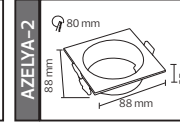

Model	Kod	Watt	Fiyat	Koli İçi	Renk		
AZELYA-1	015-048-0001	Max. 10W	1,77 $	200	SİYAH-BEYAZ	50,0x37,0x40,0	8,5
AZELYA-2	015-048-0002	Max. 10W	2,00 $	200	SİYAH-BEYAZ	52,0x37,0x50,0	10,2
AZELYA-3	015-048-0003	Max. 2x10W	4,21 $	120	SİYAH-BEYAZ	50,0x37,0x39,0	11,0