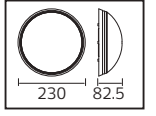

47,0x47,0x35,0	KG 11,0
47,0x47,0x35,0	KG 11,0
47,0x47,0x35,0	KG 11,0
47,0x47,0x35,0	KG 11,0
47,0x47,0x35,0	KG 11,0