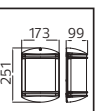

ORKİDE-1

Model	Kod	Watt	Fiyat	Koli İçi	Renk
ORKİDE-1	400-000-121	Max. 40W	217,00 TL	12	SİYAH
ORKİDE-1	400-001-121	Max. 40W	217,00 TL	12	GRİ

PLASTİK

ORKİDE-2

Model	Kod	Watt	Fiyat	Koli İçi	Renk
ORKİDE-2	400-000-122	Max. 40W	237,00 TL	8	SİYAH
ORKİDE-2	400-001-122	Max. 40W	237,00 TL	8	GRİ

PLASTİK

ORKİDE-3

Model	Kod	Watt	Fiyat	Koli İçi	Renk
ORKİDE-3	400-000-123	Max. 40W	203,00 TL	20	SİYAH
ORKİDE-3	400-001-123	Max. 40W	203,00 TL	20	GRİ

PLASTİK

ORKİDE-4

Model	Kod	Watt	Fiyat	Koli İçi	Renk
ORKİDE-4	400-000-124	Max. 40W	271,50 TL	15	SİYAH
ORKİDE-4	400-001-124	Max. 40W	271,50 TL	15	GRİ

PLASTİK

ORKİDE-4

Model	Kod	Watt	Fiyat	Koli İçi	Renk
ORKİDE-4	400-010-124	Max. 40W	634,00 TL	15	SİYAH
ORKİDE-4	400-011-124	Max. 40W	634,00 TL	15	GRİ

PLASTİK

SENSÖRLÜ