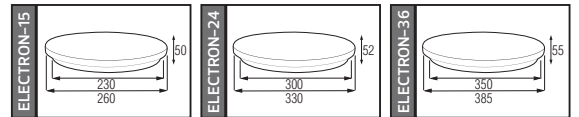

ELECTRON SERİSİ

YENİ ÜRÜN

Model	Kod	Watt	Fiyat	Koli İçi	Lümen	Renk	Işık Rengi
ELECTRON-15	027-010-0015	15 W	14,46 $	20	911 lm	BEYAZ	6400K
ELECTRON-24	027-010-0024	24 W	19,40 $	12	1485 lm	BEYAZ	6400K
ELECTRON-36	027-010-0036	36 W	26,27 $	12	2228 lm	BEYAZ	6400K

51,5x31,0x31,0	KG 6,9
36,5x68,5x35,0	KG 6,8
19,0x38,0x40,0	KG 9,3