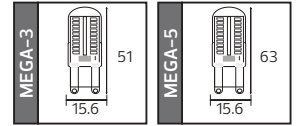

MEGA SERİSİ

Model	Kod	Watt	Fiyat	Koli İçi	Lümen	Işık Rengi
MEGA-3	001-011-0003	3 W	3,97 $	200	240 lm	2700K / 6400K
MEGA-5	001-011-0005	5 W	5,30 $	200	390 lm	2700K / 6400K

36,7x18,5x77,0	KG 2,6
25,0x25,0x19,0	KG 4,1

NANO SERİSİ

Model	Kod	Watt	Fiyat	Koli İçi	Lümen	Işık Rengi
NANO-2 (HL452L)	001-008-0002	1.5 W	1,61 $	200	105 lm	2700K / 6400K
NANO-3 (HL453L)	001-008-0003	3 W	3,18 $	200	210 lm	2700K / 6400K

24,0x17,0x24,0	KG 3,0
24,0x17,0x24,0	KG 4,0

HL 449L

Model	Watt	Fiyat	Koli İçi	Lümen	Işık Rengi
HL 449L	2.5 W	1,60 $	216	80 lm	6400K