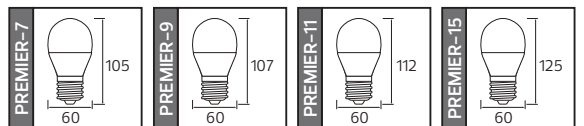

58,0x29,0x22,0
4,05

62,0x32,0x23,0
4,25

62,0x32,0x25,0
4,40

62,0x32,0x27,0
4,52

Made in **Türkiye**

**YENİ
ÜRÜN**

**PBT
CASING**

**PC
COVER**