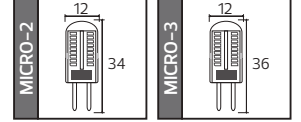

Model	Kod	Watt	Fiyat	Koli İçi	Lümen	Işık Rengi
MICRO-2	001-010-0002	1.5 W	1,63 $	200	90 lm	2700K / 6400K
MICRO-3	001-010-0003	3 W	2,75 $	200	160 lm	2700K / 6400K

PIKO SERİSİ