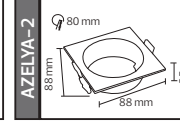

Model	Kod	Watt	Fiyat	Koli İçi	Renk		
AZELYA-1	015-048-0001	Max. 10W	1,77 $	200	BEYAZ	50,0x37,0x40,0	8,5
AZELYA-2	015-048-0002	Max. 10W	2,00 $	200	BEYAZ	52,0x37,0x50,0	10,2
AZELYA-3	015-048-0003	Max. 2x10W	4,21 $	120	BEYAZ	50,0x37,0x39,0	11,0