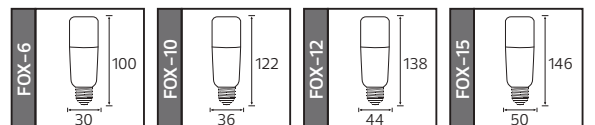

FOX SERİSİ

Model	Kod	Watt	Fiyat	Koli İçi	Lümen	Işık Rengi
FOX-6	001-069-0006	6 W	2,86 $	100	510 lm	6400K
FOX-10	001-069-0010	10 W	3,45 $	100	850 lm	6400K
FOX-12	001-069-0012	12 W	4,55 $	100	1050 lm	6400K
FOX-15	001-069-0015	15 W	5,00 $	100	1350 lm	6400K