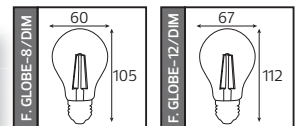

FILAMENT GLOBE

Model	Kod	Watt	Fiyat	Koli İçi	Lümen	Işık Rengi
FILAMENT GLOBE-4	001-015-0004	4 W	3,10 $	100	450 lm	3000K / 6400K
FILAMENT GLOBE-6	001-015-0006	6 W	3,20 $	100	700 lm	3000K / 6400K
FILAMENT GLOBE-8	001-015-0008	8 W	3,33 $	100	900 lm	3000K / 6400K
FILAMENT GLOBE-10	001-015-0010	10 W	4,25 $	100	1200 lm	3000K / 6400K
FILAMENT GLOBE-12	001-015-0012	12 W	4,85 $	100	1540 lm	3000K / 6400K
FILAMENT GLOBE-15	001-015-0015	15 W	5,57 $	100	1750 lm	3000K / 6400K

64,0x33,0x27,0	5,6
33,0x64,0x25,0	5,8
33,0x64,0x24,5	6,1
70,5x36,0x26,0	7,2
36,5x76,5x26,0	7,2
36,5x76,5x26,0	7,2

FILAMENT GLOBE/DIM

Model	Kod	Watt	Fiyat	Koli İçi	Lümen	Işık Rengi
FILAMENT GLOBE-8/DIM	001-015-1008	8 W	5,88 $	100	900 lm	3000K / 6400K
FILAMENT GLOBE-12/DIM	001-015-1012	12 W	9,23 $	100	1540 lm	3000K / 6400K

33,0x64,0x24,5	3,4
36,5x76,5x26,0	7,2