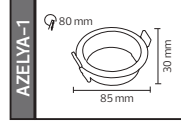

Model	Kod	Watt	Fiyat	Koli İçi	Renk		
AZELYA-1	015-048-0001	Max. 10W	1,77 $	200	BEYAZ	50,0x37,0x40,0	8,5
AZELYA-2	015-048-0002	Max. 10W	2,00 $	200	BEYAZ	52,0x37,0x50,0	10,2
AZELYA-3	015-048-0003	Max. 2x10W	4,21 $	120	BEYAZ	50,0x37,0x39,0	11,0