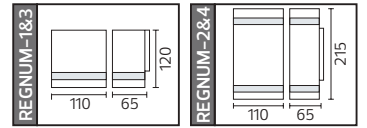

57,5x25,0x29,0	KG 11,0
57,5x25,0x25,0	KG 7,5
57,5x24,0x29,0	KG 10,0
57,5x24,0x25,0	KG 6,7

METAL

MANOLYA

Model	Kod	Watt	Fiyat	Koli İçi	Renk
MANOLYA-1	075-008-0001	Max. 35W	25,42 \$	24	SİYAH
MANOLYA-1	075-008-0001	Max. 35W	25,42 \$	24	KROM