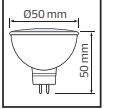

ACTIVEX SERİSİ

Model	Kod	Watt	Fiyat	Koli İçi	Lümen	Işık Rengi
ACTIVEX-6	001-076-0006	6 W	2,38 $	100	480 lm	4200K / 6400K
ACTIVEX-8	001-076-0008	8 W	2,45 $	100	740 lm	4200K / 6400K

LENSLİ

FOX SERİSİ

Model	Kod	Watt	Fiyat	Koli İçi	Lümen	Işık Rengi
FOX-6	001-069-0006	6 W	2,86 $	100	510 lm	6400K
FOX-10	001-069-0010	10 W	3,45 $	100	850 lm	6400K
FOX-12	001-069-0012	12 W	4,55 $	100	1050 lm	6400K
FOX-15	001-069-0015	15 W	5,00 $	100	1350 lm	6400K