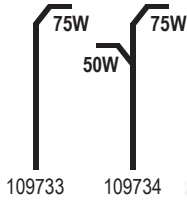

## Palmira

4500mm

109735

300x350mm

109735

300x350mm

100x200mm

profil