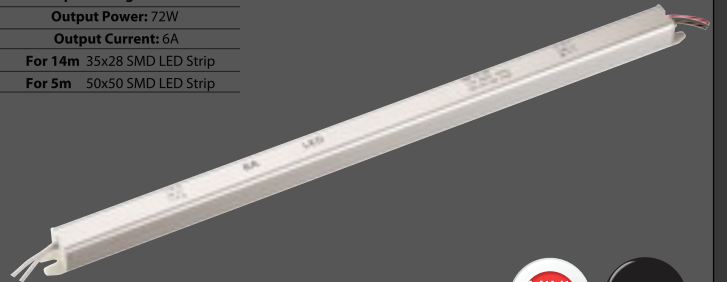

İÇ MEKAN

VIPA 60
082-002-0060

Koli içi adet
80
IP20

\$
9,15

Specifications

Input Voltage: AC 176-264V / 50-60Hz
 Output Voltage: DC 12V
 Output Power: 72W
 Output Current: 6A
 For 14m 35x28 SMD LED Strip
 For 5m 50x50 SMD LED Strip