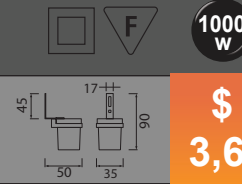

FLASH
089-001-0001

Koli içi adet
100

6A IP 44 220-240V

$
3,66