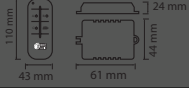

İŞIK KONTROL UZAKTAN KUMANDALARI

ZAMANLAYICI

30m-60m

1000
W

CONTROLLER 1
105-001-0001

Koli içi adet
100

$
7,50

1 KANAL 30-60m Çalışma Aralığı