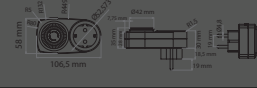

3500
W

TIMER 1
108-001-0001

Koli içi adet
48

$
5,50

16A Mekanik Günlük Zamanlayıcı