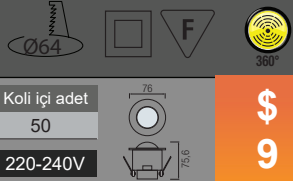

CORSA
088-001-0006

Koli içi adet
50

BEYAZ IP 44 220-240V

$
9