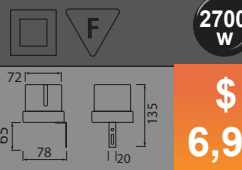

$
6,95

SMART
088-001-0005

Koli içi adet
50

BEYAZ IP 20 220-240V