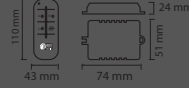

30m-60m

2000
W

CONTROLLER 2
105-001-0002

Koli içi adet
100

$
9

2 KANAL 30-60m Çalışma Aralığı