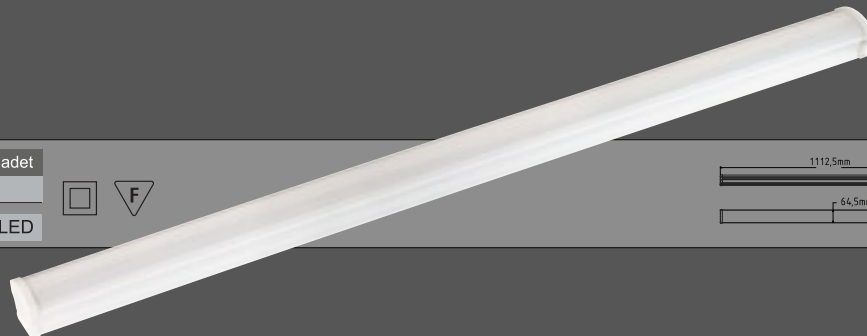

$
13

40W

PROLINE 40
400-xxx-131

Koli içi adet
10

40W IP65 4200K/6400K SMD LED