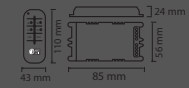

30m-60m

3000
W

CONTROLLER 3
105-001-0003

Koli içi adet
100

$
9,50

3 KANAL 30-60m Çalışma Aralığı