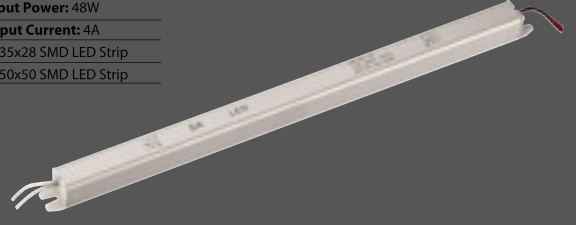

İÇ MEKAN

VIPA 36
082-002-0036

Koli içi adet
80
IP20

\$
6,75

Specifications

Input Voltage: AC 176-264V / 50-60Hz
 Output Voltage: DC 12V
 Output Power: 48W
 Output Current: 4A
 For 8m 35x28 SMD LED Strip
 For 3m 50x50 SMD LED Strip