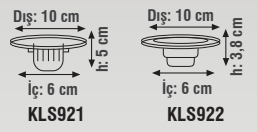

SMD LEDLİ SPOT

3000K-6500K

220-240V

MODEL	WATT	LUMEN	KASA	KOLİ AD.	FİYAT
KLS921	5W	450	Altın	100	3.20 $
KLS922	5W	450	Bakır	100	2.20 $