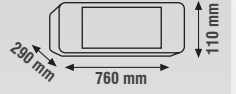

COB LEDLİ PROJEKTÖR

3x80W

220-240V

MODEL	WATT	LUMEN	RENK	KOLİ AD.	FİYAT
KLF240	3x80W	14400	Yeşil	1	111.00 $