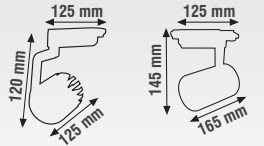

## LEDLİ RAY SPOT

YENİ!

MODEL	WATT	KASA	KOLİ AD.	FİYAT
KTL146	30W	Beyaz	20	22.00 \$
KTL147	30W	Siyah	20	22.00 \$
KTL148	35W	Beyaz	30	22.00 \$
KTL149	35W	Siyah	30	22.00 \$

2700 LUMEN

3000K-6500K

Turkey  
Discover the potential