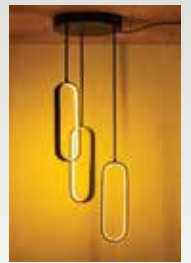

OSRAM
LED TECHNOLOGY INCLUDED
TRIDONIC
DRIVER

MODEL	WATT	RENK	KOLİ AD.	FİYAT
KSL6002 (45x115cm)	40W	3000K-4000K-6500K	1	300.00 $