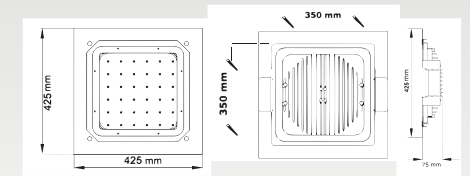

MODEL	WATT	AÇILAR	RENK	KOLİ AD.	FİYAT
KKL1060(Powered)	60W	60°90°120°	3000K-4000K-6500K	1	254.00 $
KKL1100(Powered)	100W	60°90°120°	3000K-4000K-6500K	1	335.00 $
KKL1150(Powered)	150W	60°90°120°	3000K-4000K-6500K	1	345.00 $
KKL1200(Powered)	200W	60°90°120°	3000K-4000K-6500K	1	383.00 $

3535 High Power led
Projeye göre özel teklif verilecektir.