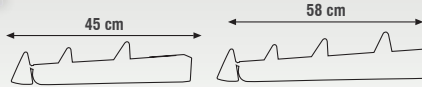

85-265V

Krom T 5730 SMD Led
Krom 24 Pç. 5730 SMD Led