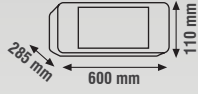

COB LEDLİ PROJEKTÖR

2x70W

220-240V

MODEL	WATT	LUMEN	RENK	KOLİ AD.	FİYAT
KLF147	2x70W	8400	Gün ışığı	1	90.00 $
KLF147	2x70W	8400	Yeşil	1	100.00 $