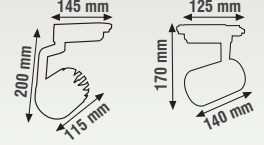

## LEDLİ RAY SPOT

MODEL	WATT	KASA	KOLİ AD.	FİYAT
KTL144	30W	Beyaz	20	22.00 \$
KTL145	30W	Siyah	20	22.00 \$
KTL142	15W	Beyaz	30	22.00 \$
KTL143	15W	Siyah	30	22.00 \$

2700 LUMEN

3000K-6500K

Turkey  
Discover the potential