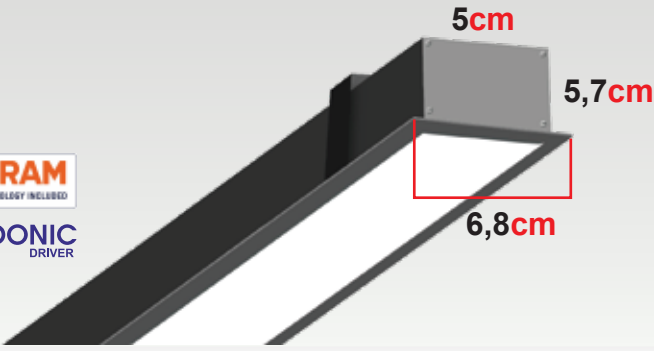

SIVA ALTI LINEAR

YENİ!

OSRAM
LED TECHNOLOGY INCLUDED
TRIDONIC
DRIVER