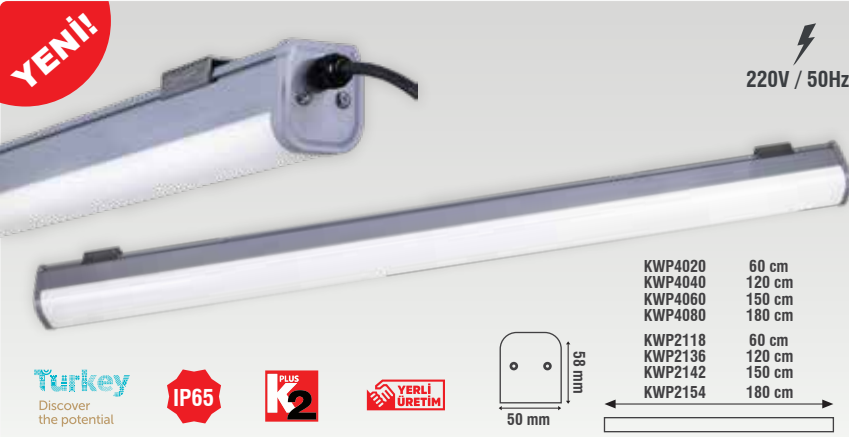

EXTRÜZYON PC. GÖVDE VE CAM LED ETANJ ARMATÜR

220V / 50Hz

Turkey
Discover
the potential

IP65

PLUS K2

YERLİ ÜRETİM

KWP4020	60 cm
KWP4040	120 cm
KWP4060	150 cm
KWP4080	180 cm
KWP2118	60 cm
KWP2136	120 cm
KWP2142	150 cm
KWP2154	180 cm

MODEL	WATT	LUMEN	RENK	KOLİ AD.	FİYAT
KWP4020	18W	1800	3000K-6500K	12	20.00 $
KWP4040	36W	3600	3000K-6500K	12	32.50 $
KWP4060	42W	4000	3000K-6500K	12	37.50 $
KWP4080	54W	5000	3000K-6500K	12	42.50 $
MODEL	WATT	LUMEN	RENK	KOLİ AD.	FİYAT
KWP2118	18W	1800	3000K-6500K	12	22.00 $
KWP2136	36W	3600	3000K-6500K	12	35.00 $
KWP2142	42W	4000	3000K-6500K	12	40.00 $
KWP2154	54W	5000	3000K-6500K	12	45.00 $