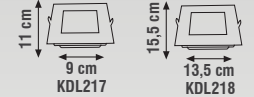

KDL218

COB LEDLİ DOWNLIGHT ARM.