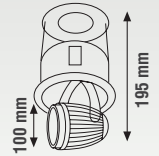

MODEL	WATT	LUMEN	KOLİ AD.	FİYAT
KTL135	20W	1800	8	35.00 $
KTL136	30W	2700	8	45.00 $

3000K-6500K