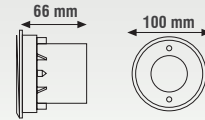

Kazıklı - Ledli

MODEL	WATT	LUMEN	RENK	KOLİ AD.	FİYAT
KBA745L	5W	500	Beyaz	50	12.30 $
KBA745L	5W	500	Gün ışığı	50	12.30 $
KBA745L	5W	500	Yeşil	50	12.30 $
KBA745L	5W	500	Mavi	50	12.30 $