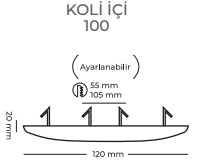

MOL3612

7.00$

18 WATT | LED MOLLED | DRIVER MOLLED | IP20 İÇ MEKAN

3000 K 1800 LM | 4000 K 1840 LM | 6500 K 1880 LM

2

CCT

3000K 4000K 6500K