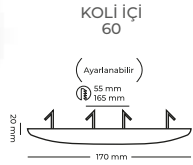

MOL3613

7.00$

18 WATT | LED MOLLED | DRIVER MOLLED | IP20 İÇ MEKAN

3000 K 1500 LM | 4000 K 1540 LM | 6500 K 1580 LM