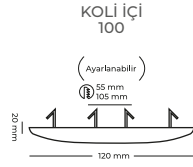

MOL3612

7.00$

18 WATT | LED MOLLED | DRIVER MOLLED | IP20 İÇ MEKAN

3000 K 1800 LM | 4000 K 1840 LM | 6500 K 1880 LM

2

CCT

3000K 4000K 6500K

MOL3613

7.00$

18 WATT | LED MOLLED | DRIVER MOLLED | IP20 İÇ MEKAN

3000 K 1500 LM | 4000 K 1540 LM | 6500 K 1580 LM

MOL3611

11.00$

24 WATT | LED MOLLED | DRIVER MOLLED | IP20 İÇ MEKAN

3000 K 2400 LM | 4000 K 2440 LM | 6500 K 2480 LM

2

CCT

3000K 4000K 6500K

MOL3614

11.00$

24 WATT | LED MOLLED | DRIVER MOLLED | IP20 İÇ MEKAN

3000 K 2000 LM | 4000 K 2040 LM | 6500 K 2080 LM

MOL3610

12.00$

32 WATT | LED MOLLED | DRIVER MOLLED | IP20 İÇ MEKAN

3000 K 3600 LM | 4000 K 3640 LM | 6500 K 3680 LM

2

CCT

3000K 4000K 6500K

MOL3615

14.50$

32 WATT | LED MOLLED | DRIVER MOLLED | IP20 İÇ MEKAN

3000 K 3000 LM | 4000 K 3040 LM | 6500 K 3080 LM