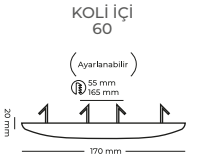

MOL3611

11.00$

24 WATT | LED MOLLED | DRIVER MOLLED | IP20 İÇ MEKAN

3000 K 2400 LM | 4000 K 2440 LM | 6500 K 2480 LM

2

CCT

3000K 4000K 6500K