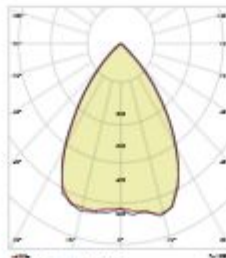

KOD CODE	WATT	CCT	LUMEN	UZUNLUK LENGHT	AYDINLATMA AÇISI BEAM ANGLE	KOLİ M. BOX P.	FİYAT PRICE
AT45-06003	60 W	● 3000 K	7,700 lm	610 mm	60°Standart 30°- 90° Asimetric	X 2	190,00 USD
AT45-06013		● 4000 K	7,800 lm				
AT45-06033		● 6500 K	8,000 lm				
AT45-07503	75 W	● 3000 K	9,850 lm	610 mm	60°Standart 30°- 90° Asimetric	X 2	210,00 USD
AT45-07513		● 4000 K	9,900 lm				
AT45-07533		● 6500 K	10,000 lm				
AT45-19103	100 W	● 3000 K	13,000 lm	910 mm	60°Standart 30°- 90° Asimetric	X 2	250,00 USD
AT45-19113		● 4000 K	13,100 lm				
AT45-19133		● 6500 K	13,300 lm				
AT45-29203	120 W	● 3000 K	15,700 lm	1180mm	60°Standart 30°- 90° Asimetric	X 1	310,00 USD
AT45-29213		● 4000 K	15,800 lm				
AT45-29233		● 6500 K	16,000 lm				
AT45-29403	150 W	● 3000 K	19,700 lm	1180mm	60°Standart 30°- 90° Asimetric	X 1	330,00 USD
AT45-29413		● 4000 K	19,800 lm				
AT45-29433		● 6500 K	20,000 lm				

Opsiyonlar: DALI - DIM - Acil Durum Kiti - Özel Açılı Lens
Options: DALI - DIM - Emergency Kit - Special Angled Lens

DKP sac gövde üzerine elektrostatik toz boyalı yüksek dayanımlı gövde yapısı. Kamaşma yapmayan yüksek geçirenlikli opal difüzör. Isıl iletimi yüksek alüminyum pcb yüksek lümenli, homojen ışık dağılımı, istenilen ışık rengi seçeneği. Opsiyonel olarak DALI ve acil kit uygulama seçeneği. Sıva üstü aparatıyla kolayca sıva üstü armatüre çevrilebilir yapıdadır.

High strength with welded aluminum frame structure. Frame colour choice in desired RAL code. PMMA or PS LGP diffuser choice of high quality and transmittance. It offers a broops usage choice with various powers and colour choices and its features which do not cause glare, dark zone or hotspot with its close and efficient led array. Production can be done at 30- 60- 120 cm standard and at special dimensions. DALI, triac dimming and emergency kit applications are optional.

30°

60°

90°