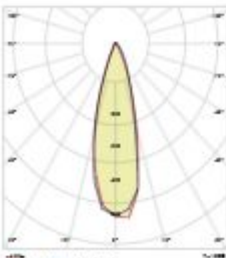

High strength with welded aluminum frame structure. Frame colour choice in desired RAL code. PMMA or PS LGP diffuser choice of high quality and transmittance. It offers a broops usage choice with various powers and colour choices and its features which do not cause glare, dark zone or hotspot with its close and efficient led array. Production can be done at 30- 60- 120 cm standard and at special dimensions. DALI, triac dimming and emergency kit applications are optional.