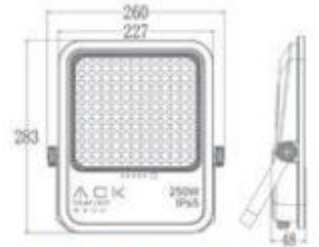

250 W

KOD CODE	WATT	CCT	LUMEN	GÖVDE BODY	KOLİ M. BOX P.	FİYAT PRICE
AT65-19632	250W	6500 K	2750 lm	Siyah Black	X 5	165,00 USD

CE | ENEC | IP65 | | | -10°C / 50°C

Battery: 26700 Lithium - 20000 mAh - 3,2V
Solar Panel Size: 390 x 300 x 17 mm - 3 mt Kablo/Cable
Şarj Süresi/Charging Time: 4-6 Saat/Hours (40,000 LUX)

Monocrystalline
Solar Panel
20W/5V