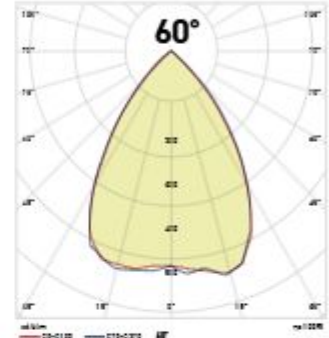

TR LED Yüksek Tavan Armatürü
EN LED Highbay Luminaire

Alüminyum gövde, PCB ve konveksiyonel soğutma tasarımı sayesinde sıcak ortamlar için mükemmel ısı dağılımı sağlayan tasarım özelliği. Extra Clear Tamperli cam ve PC lensli seçenekleri ile yüksek güvenli ve verimli optik alternatifler. Farklı tavan yüksekliklerine uygun güç, lümen ve açı seçeneği sunabilmektedir. Yüksek sızdırmazlıklı silikon contalı yapısı sayesinde korozif buhar nem ve kimyasal buharlarına karşı maksimum koruma sağlayabilmektedir.

A design feature that provides excellent heat dissipation for hot environments thanks to its Aluminum Body, PCB and convection cooling design. High security and efficient optical alternatives with Extra Clear Tempered Glass and PC lens options. It can offer Power, Lumen and Angle options suitable for different ceiling heights. Thanks to its highly impermeable silicone gasket structure, it can provide maximum protection against corrosive steam, moisture and chemical vapors.

MADE IN TÜRKİYE