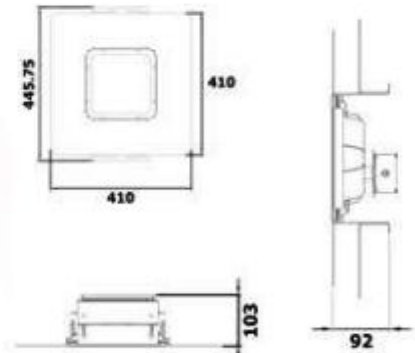

MADE IN
TÜRKİYE

108-305VAC input voltage have driver

4 mm temperli cam - 4 mm tempered glass

Kanopi bağlantı - Canopy mounted

TS EN 60598-1 ve TS EN 60598-2-5 standartlarının uygun

Measurements according to TS EN 60598-1 and TS EN 60598-2-5

2.0 W/mK alüminyum PCB - 2.0W/mK aluminium PCB

1 oz/0.35 µm bakır kalınlığı - 1 oz/0.35 µm copper thickness

1.6 mm PCB kalınlığı - 1.6 mm PCB thickness

%20 < UGR - %20 < UGR

KOD CODE	WATT	CCT	LUMEN	ÖLÇÜLER DIMENSIONS	KESİM ÖLÇÜSÜ CUTTING SIZE	KOLU M. BOX P.	FİYAT PRICE
AT38-06000	60 W	● 3000 K	6,600 lm	410 mm X 410 mm	210 mm X 210 mm	X 1	227,00 USD
AT38-06010		● 4000 K	6,700 lm				
AT38-06030		● 6500 K	6,900 lm				
AT38-07500	75 W	● 3000 K	8,250 lm				
AT38-07510		● 4000 K	8,350 lm				
AT38-07530		● 6500 K	8,625 lm				
AT38-09000	90 W	● 3000 K	9,800 lm				
AT38-09010		● 4000 K	10,000 lm				
AT38-09030		● 6500 K	10,350 lm				

Opsiyonlar: DALI - DIM - Özel Ölçütlü Dış Çerçeve İle Üretilir.
Options: DALI - DIM - It Can Be Produced With Specially Dimensioned External Frame.

CE | EAC | AC 220V 240V | 50-60 Hz | IP40 | 90° | PF 0,95 | Driver Ver. Driver Efi. 96 % | 50,000h | SURGE 2-4kV