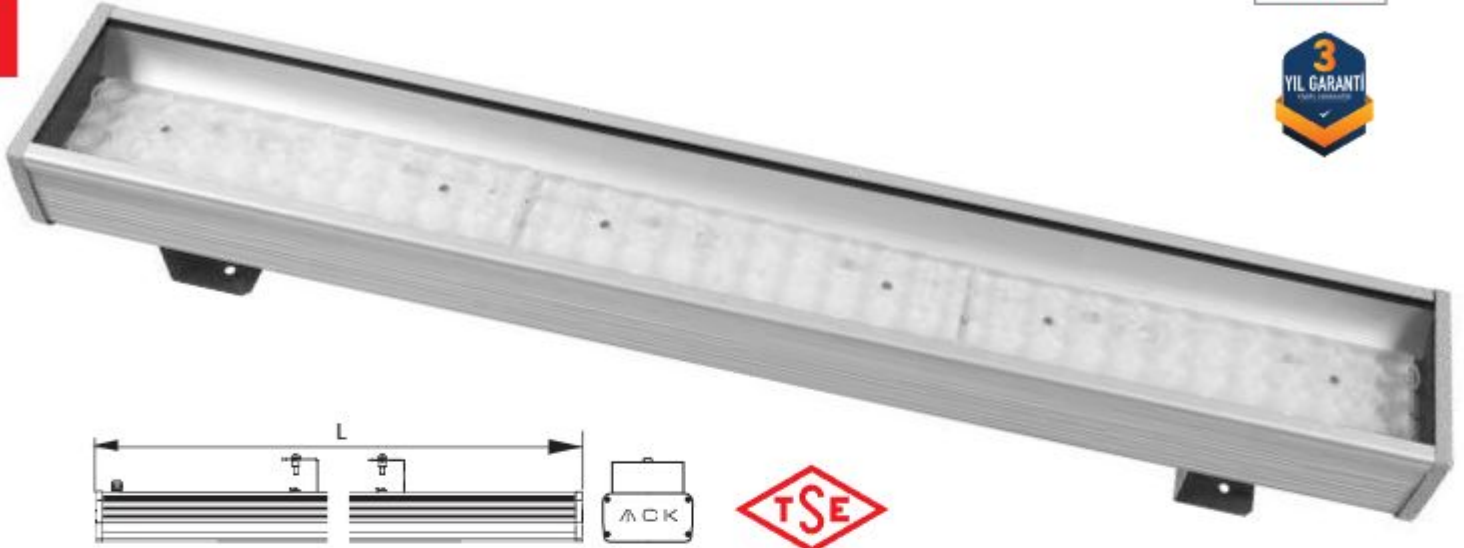

KOD CODE	WATT	CCT	LUMEN	UZUNLUK LENGHT	AYDINLATMA AÇISI BEAM ANGLE	KOLİ M. BOX P.	FİYAT PRICE
AT45-06003	60 W	● 3000 K	7,700 lm	610 mm	60°Standart 30°- 90° Asimetric	X 2	190,00 USD
AT45-06013		● 4000 K	7,800 lm				
AT45-06033		● 6500 K	8,000 lm				
AT45-07503	75 W	● 3000 K	9,850 lm	610 mm	60°Standart 30°- 90° Asimetric	X 2	210,00 USD
AT45-07513		● 4000 K	9,900 lm				
AT45-07533		● 6500 K	10,000 lm				
AT45-19103	100 W	● 3000 K	13,000 lm	910 mm	60°Standart 30°- 90° Asimetric	X 2	250,00 USD
AT45-19113		● 4000 K	13,100 lm				
AT45-19133		● 6500 K	13,300 lm				
AT45-29203	120 W	● 3000 K	15,700 lm	1180mm	60°Standart 30°- 90° Asimetric	X 1	310,00 USD
AT45-29213		● 4000 K	15,800 lm				
AT45-29233		● 6500 K	16,000 lm				
AT45-29403	150 W	● 3000 K	19,700 lm	1180mm	60°Standart 30°- 90° Asimetric	X 1	330,00 USD
AT45-29413		● 4000 K	19,800 lm				
AT45-29433		● 6500 K	20,000 lm				

Opsiyonlar: DALI - DIM - Acil Durum Kiti - Özel Açılı Lens
Options: DALI - DIM - Emergency Kit - Special Angled Lens

DKP sac gövde üzerine elektrostatik toz boyalı yüksek dayanımlı gövde yapısı. Kamaşma yapmayan yüksek geçirenlikli opal difüzör. Isıl iletimi yüksek alüminyum pcb yüksek lümenli, homojen ışık dağılımı, istenilen ışık rengi seçeneği. Opsiyonel olarak DALI ve acil kit uygulama seçeneği. Sıva üstü aparatıyla kolayca sıva üstü armatüre çevrilebilir yapıdadır.

High strength with welded aluminum frame structure. Frame colour choice in desired RAL code. PMMA or PS LGP diffuser choice of high quality and transmittance. It offers a broops usage choice with various powers and colour choices and its features which do not cause glare, dark zone or hotspot with its close and efficient led array. Production can be done at 30- 60- 120 cm standard and at special dimensions. DALI, triac dimming and emergency kit applications are optional.

30°

60°

90°