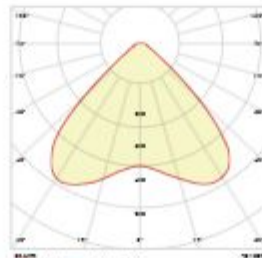

90°

Farklı lens opsiyonlarına
mevcuttur. Lütfen iletişime geçiniz.
Spesifikasyonu uygulamaları için,
detaylı montaj parçaları opsiyonu
mevcuttur.

OSRAM LED
LUMILEDS | NICHIA
OSRAM Driver Industry Series PHILIPS Driver