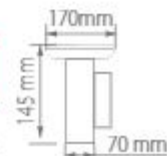

TR Capella A Alüminyum LED Bahçe Armatürleri
EN Capella A Aluminum LED Garden Fixtures

Materyal: Alüminyum+Pleksi Glass / Statik Toz Boyalı
Material: Aluminum+Plexi Glass / Static Powder Coated

KOD CODE	WATT	YÜKSEKLİK HEIGHT	CCT	FİYAT PRICE
AG44-03202	12 W	800 mm	3000 K	160,00 USD

AC 220V
240V | 50-60 Hz | IP54 | -25°C
+50°C

MADE IN TÜRKİYE

Materyal: Alüminyum+Pleksi Glass / Statik Toz Boyalı
Material: Aluminum+Plexi Glass / Static Powder Coated

KOD CODE	WATT	YÜKSEKLİK HEIGHT	CCT	FİYAT PRICE
AG44-03102	12 W	500 mm	3000 K	150,00 USD

AC 220V
240V | 50-60 Hz | IP54 | -25°C
+50°C

Materyal: Alüminyum+Pleksi Glass / Statik Toz Boyalı
Material: Aluminum+Plexi Glass / Static Powder Coated

KOD CODE	WATT	YÜKSEKLİK HEIGHT	CCT	FİYAT PRICE
AG44-03002	12 W	200 mm	3000 K	135,00 USD

AC 220V
240V | 50-60 Hz | IP54 | -25°C
+50°C

Kapı Numaratörü/Door Numberer

Materyal: Alüminyum+Pleksi Glass / Statik Toz Boyalı
Material: Aluminum+Plexi Glass / Static Powder Coated

KOD CODE	WATT	ÖLÇÜLER DIMENSIONS	CCT	FİYAT PRICE
AG44-01002	12 W	l: 160 mm h: 250 mm Ø: 170 mm	3000 K	135,00 USD

AC 220V
240V | 50-60 Hz | IP54 | -25°C
+50°C

Materyal: Alüminyum+Pleksi Glass / Statik Toz Boyalı
Material: Aluminum+Plexi Glass / Static Powder Coated

KOD CODE	WATT	YÜKSEKLİK HEIGHT	CCT	FİYAT PRICE
AG44-01102	12 W	145 mm	3000 K	135,00 USD

AC 220V
240V | 50-60 Hz | IP54 | -25°C
+50°C