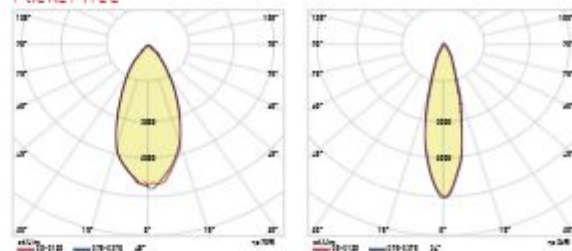

The body and driver box are of aluminium injection material and can be painted to the desired colour with textured electrostatic paint after surface treatments are done. The feeder socket is mono phase as a standard and can be produced as three-phase depending on the request. It is protected by anodized aluminium reflector and 3 mm tempered glass with high light transmission. It has homogeneous light distribution which does not cause hotspot with COB LED technology. It has a standard of 24 and 45 degree angle of outlet special production can be done specific to the project. The fabric textures and colours will look more vibrant and vital with highly efficient LEDs of 3000-4000-6500K 95 and above CRI suitable for store environment.

Flicker free