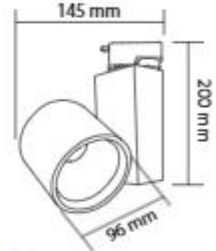

OSRAM LED PHILIPS^{Driver} LiFüD® EAGLE^{RISE}

KOD CODE	WATT	CCT	LUMEN	AYD. AÇISI BEAM ANGLE	KOLJ.M. BOX P.	FİYAT PRICE
AD30-04001	30 W	● 3000 K	2500 lm	24 °/45 °	X 24	45,00 USD
AD30-04011		● 4000 K	2600 lm			
AD30-04031		● 6500 K	2700 lm			

Trifaze Fiyat Farkı: 11,00 USD

TR LED Ray Armatürleri
EN LED Tracklights

CE | ENEC | AC 220V/240V | 50-60 Hz | IP20 | | | 50,000h | | -20°C/+50°C

MADE IN
TÜRKİYE