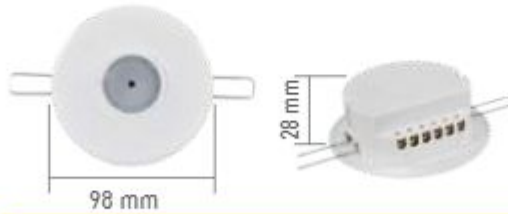

AC 110-240 V / 50-60 Hz
Her bir yol için:
max. 300 W tasarruflu ampul,
max. 1500 W enkandesan ampul
kullanılabilir.

Tek bir kumanda birden fazla alıcıyı kontrol edebilir. Her alıcıya 4 farklı ışık kaynağı bağlanıp, aynı aynı kontrol edilebilir.

A single remote can control multiple receivers. 4 different light sources can be connected to each receiver and controlled separately.

4 Yollu IR Kontrol Ünitesi Kumandası 4 Ways IR Remote Controller

IP20

KOD CODE	GÖVDE RENGİ BODY COLOR	PİL BATTERY	KOLİ M. BOX P.	FİYAT PRICE
AY30-00190	Beyaz / White	2 X 1,5 V Alkali PİL Alkaline Battery	X 100	9,00 USD