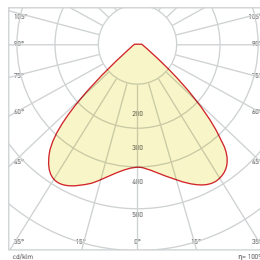

90°

Farklı lens opsiyonlarımız mevcuttur. Lütfen iletişime geçiniz. Spor salonu uygulamaları için, dereceli montaj aparatı opsiyonu mevcuttur.

OSRAM LED
LUMILEDS | NICHIA
OSRAM Driver Industry Series | PHILIPS Driver