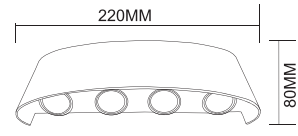

KOD CODE	WATT	CCT	LUMEN	KOLİ M. BOX P.	FİYAT PRICE
AH07-07301	8x1 W	3000 K	658 lm	X 24	28,00 USD

Gövde Rengi/Body Color: Siyah/Black