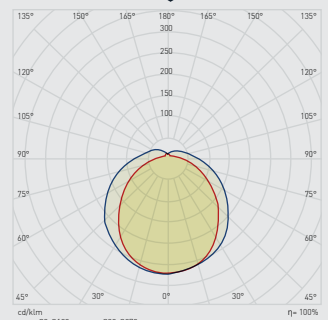

TR LED Projektörler
EN LED Floodlights

CE | ENEC | AC 220V 240V | 50-60 Hz | | CRI ≥80 | IP65 IP66 | 115° | 50,000h | | -20°C +45°C