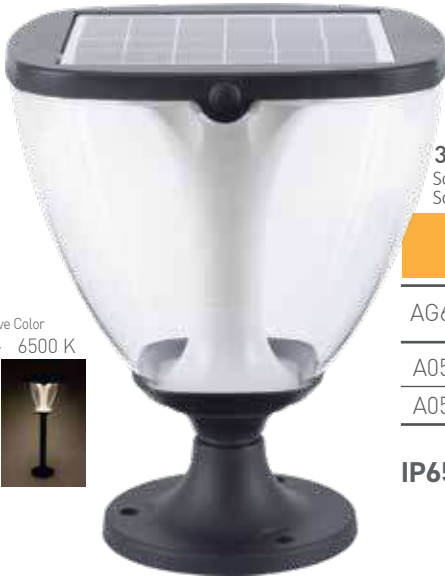

18650 Lithium Ion
3,2V / 2000 mAh x 1
30W/h - 600 lm
Solar panelli, 72 LED çipli.
Solar panel with 72 LED chips.

KOD CODE	CCT	BOYUTLAR DIMENSIONS	FİYAT PRICE
AG60-09891	3000K-4000K-6500 K Seçilebilir Renk/Selective Color	165 x 165 x 195 mm	72,00 USD
A05-96-001	Duvar montaj parçası / Wall Mounting Acces.		5,50 USD
A05-96-002	20 cm metal boru / 20 cm metal pipe		

IP65 | PC | | | -15°C
+50°C