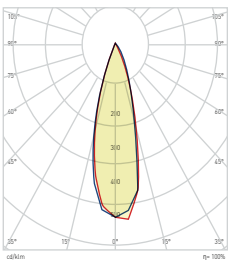

TR LED Yüksek Tavan Armatürü
EN LED Highbay Luminaire

MADE IN
TÜRKİYE

KOD CODE	WATT	CCT	LUMEN	UZUNLUK LENGHT	AYDINLATMA AÇISI BEAM ANGLE	KOLİ M. BOX P.	FİYAT PRICE
AT45-06003	60 W	● 3000 K	7,700 lm	610 mm	60°Standart 30°- 90° Asimetric	X 2	190,00 USD
AT45-06013		● 4000 K	7,800 lm				
AT45-06033		● 6500 K	8,000 lm				
AT45-07503	75 W	● 3000 K	9,850 lm	610 mm	60°Standart 30°- 90° Asimetric	X 2	210,00 USD
AT45-07513		● 4000 K	9,900 lm				
AT45-07533		● 6500 K	10,000 lm				
AT45-19103	100 W	● 3000 K	13,000 lm	910 mm	60°Standart 30°- 90° Asimetric	X 2	250,00 USD
AT45-19113		● 4000 K	13,100 lm				
AT45-19133		● 6500 K	13,300 lm				
AT45-29203	120 W	● 3000 K	15,700 lm	1180mm	60°Standart 30°- 90° Asimetric	X 2	310,00 USD
AT45-29213		● 4000 K	15,800 lm				
AT45-29233		● 6500 K	16,000 lm				
AT45-29403	150 W	● 3000 K	19,700 lm	1180mm	60°Standart 30°- 90° Asimetric	X 2	330,00 USD
AT45-29413		● 4000 K	19,800 lm				
AT45-29433		● 6500 K	20,000 lm				

Opsiyonlar: DALI - DIM - Acil Durum Kiti - Özel Açılı Lens
Options: DALI - DIM - Emergency Kit - Special Angled Lens

DKP sac gövde üzerine elektrostatik toz boyalı yüksek dayanımlı gövde yapısı. Kamaşma yapmayan yüksek geçirgenlikli opal difüzör. Isıl iletimi yüksek alüminyum pcb yüksek lümenli, homojen ışık dağılımı, istenilen ışık rengi seçeneği. Opsiyonel olarak DALI ve acil kit uygulama seçeneği. Siva üstü aparatıyla kolayca siva üstü armatüre çevrilebilir yapıdadır.