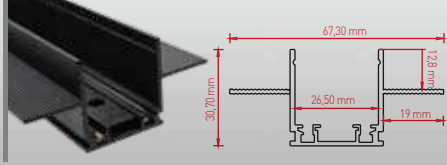

Slim U Series

Yeni Slim Series 48V LED Magnet Ray Armatürleri 48V Slim Series Magnetic LED Tracklights

%100 Aluminum

Siva Altı Alüminyum Ray
Recessed Aluminum Track