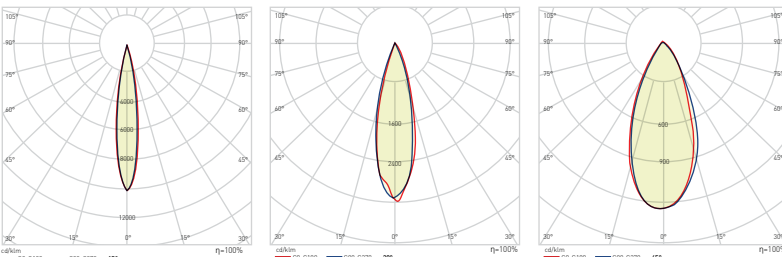

MADE IN TÜRKİYE

CE | ENEC | AC 220V 240V | 50-60 Hz | IP67 | 80 lm/W | PF 0,60 | CRI ≥80 | 50,000h | -20°C +45°C