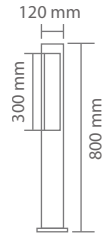

TR Regulus Alüminyum LED Bahçe Armatürleri
EN Regulus Aluminum LED Garden Fixtures

MADE IN
TÜRKİYE

Materyal: Alüminyum+Pleksi Glass / Statik Toz Boyalı
Material: Aluminum+Pleksi Glass / Static Powder Coated

KOD CODE	WATT	YÜKSEKLİK HEIGHT	CCT	FİYAT PRICE
AG43-04001	25 W	2000 mm	3000 K	580,00 USD

AC 220V
240V | 50-60
Hz | IP44 | 25°C
50°C

Materyal: Alüminyum+Pleksi Glass / Statik Toz Boyalı
Material: Aluminum+Pleksi Glass / Static Powder Coated

KOD CODE	WATT	YÜKSEKLİK HEIGHT	CCT	FİYAT PRICE
AG43-04212	18 W	800 mm	3000 K	265,00 USD

AC 220V
240V | 50-60
Hz | IP44 | 25°C
50°C

Materyal: Alüminyum+Pleksi Glass / Statik Toz Boyalı
Material: Aluminum+Pleksi Glass / Static Powder Coated

KOD CODE	WATT	YÜKSEKLİK HEIGHT	CCT	FİYAT PRICE
AG43-04112	18 W	500 mm	3000 K	242,00 USD

AC 220V
240V | 50-60
Hz | IP44 | 25°C
50°C

Materyal: Alüminyum+Pleksi Glass / Statik Toz Boyalı
Material: Aluminum+Pleksi Glass / Static Powder Coated

KOD CODE	DUY SOCKET	YÜKSEKLİK HEIGHT	MAX. WATT	BOYUTLAR DIMENSIONS	FİYAT PRICE
AG43-08012	E27	300 mm	60 W	10 X 10 X 30 (cm)	85,00 USD

IP44 | 25°C
50°C