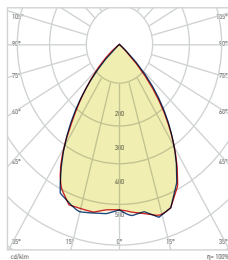

TR LED Yüksek Tavan Armatürü
EN LED Highbay Luminaire

MADE IN
TÜRKİYE

KOD CODE	WATT	CCT	LUMEN	UZUNLUK LENGHT	AYDINLATMA AÇISI BEAM ANGLE	KOLİ M. BOX P.	FİYAT PRICE
AT45-06003	60 W	● 3000 K	7,700 lm	610 mm	60°Standart 30°- 90° Asimetric	X 2	190,00 USD
AT45-06013		● 4000 K	7,800 lm				
AT45-06033		● 6500 K	8,000 lm				
AT45-07503	75 W	● 3000 K	9,850 lm	610 mm	60°Standart 30°- 90° Asimetric	X 2	210,00 USD
AT45-07513		● 4000 K	9,900 lm				
AT45-07533		● 6500 K	10,000 lm				
AT45-19103	100 W	● 3000 K	13,000 lm	910 mm	60°Standart 30°- 90° Asimetric	X 2	250,00 USD
AT45-19113		● 4000 K	13,100 lm				
AT45-19133		● 6500 K	13,300 lm				
AT45-29203	120 W	● 3000 K	15,700 lm	1180mm	60°Standart 30°- 90° Asimetric	X 2	310,00 USD
AT45-29213		● 4000 K	15,800 lm				
AT45-29233		● 6500 K	16,000 lm				
AT45-29403	150 W	● 3000 K	19,700 lm	1180mm	60°Standart 30°- 90° Asimetric	X 2	330,00 USD
AT45-29413		● 4000 K	19,800 lm				
AT45-29433		● 6500 K	20,000 lm				

Opsiyonlar: DALI - DIM - Acil Durum Kiti - Özel Açılı Lens
Options: DALI - DIM - Emergency Kit - Special Angled Lens

DKP sac gövde üzerine elektrostatik toz boyalı yüksek dayanımlı gövde yapısı. Kamaşma yapmayan yüksek geçirgenlikli opal difüzör. Isıl iletimi yüksek alüminyum pcb yüksek lümenli, homojen ışık dağılımı, istenilen ışık rengi seçeneği. Opsiyonel olarak DALI ve acil kit uygulama seçeneği. Siva üstü aparatıyla kolayca siva üstü armatüre çevrilebilir yapıdadır.