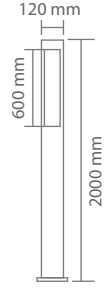

TR Regulus Alüminyum LED Bahçe Armatürleri
EN Regulus Aluminum LED Garden Fixtures

MADE IN
TÜRKİYE

Materyal: Alüminyum+Pleksi Glass / Statik Toz Boyalı
Material: Aluminum+Pleksi Glass / Static Powder Coated

KOD CODE	WATT	YÜKSEKLİK HEIGHT	CCT	FİYAT PRICE
AG43-04001	25 W	2000 mm	3000 K	580,00 USD

AC 220V
240V | 50-60
Hz | IP44 | 25°C
50°C

Materyal: Alüminyum+Pleksi Glass / Statik Toz Boyalı
Material: Aluminum+Pleksi Glass / Static Powder Coated

KOD CODE	WATT	YÜKSEKLİK HEIGHT	CCT	FİYAT PRICE
AG43-04212	18 W	800 mm	3000 K	265,00 USD

AC 220V
240V | 50-60
Hz | IP44 | 25°C
50°C

Materyal: Alüminyum+Pleksi Glass / Statik Toz Boyalı
Material: Aluminum+Pleksi Glass / Static Powder Coated

KOD CODE	WATT	YÜKSEKLİK HEIGHT	CCT	FİYAT PRICE
AG43-04112	18 W	500 mm	3000 K	242,00 USD

AC 220V
240V | 50-60
Hz | IP44 | 25°C
50°C

Materyal: Alüminyum+Pleksi Glass / Statik Toz Boyalı
Material: Aluminum+Pleksi Glass / Static Powder Coated

KOD CODE	DUY SOCKET	YÜKSEKLİK HEIGHT	MAX. WATT	BOYUTLAR DIMENSIONS	FİYAT PRICE
AG43-08012	E27	300 mm	60 W	10 X 10 X 30 (cm)	85,00 USD

IP44 | 25°C
50°C