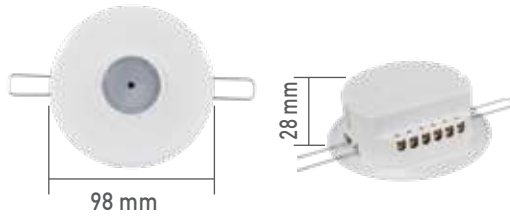

AC 110-240 V / 50-60 Hz
Her bir yol için:
max. 300 W tasarruflu ampul,
max. 1500 W enkandesan ampul
kullanılabilir.

Tek bir kumanda birden fazla alıcıyı kontrol edebilir. Her alıcıya 4 farklı ışık kaynağı bağlanır, ayrı ayrı kontrol edilebilir.

A single remote can control multiple receivers. 4 different light sources can be connected to each receiver and controlled separately.

4 Yollu IR Kontrol Ünitesi Kumandası 4 Ways IR Remote Controller

IP20

KOD CODE	GÖVDE RENGİ BODY COLOR	PİL BATTERY	KOLİ M. BOX P.	FİYAT PRICE
AY30-00190	Beyaz / White	2 X 1,5 V Alkalin PİL Alkaline Battery	X 100	6,00 USD