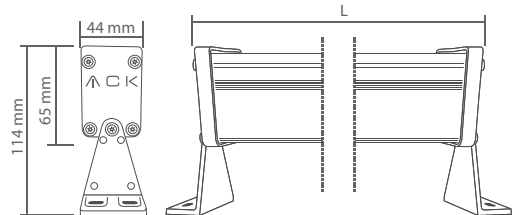

MADE IN TÜRKİYE

CE | ENEC | AC 220V 240V | 50-60 Hz | IP67 | 80 lm/W | PF 0,60 | CRI ≥80 | 50,000h | -20°C +45°C