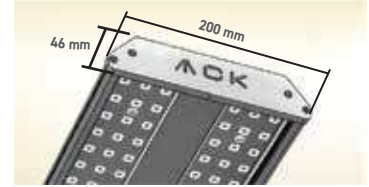

TR LED Yüksek Tavan Armatürü
EN LED Highbay Luminaire

Alüminyum gövde, PCB ve konveksiyonel soğutma tasarımı sayesinde sıcak ortamlar için mükemmel ısı dağılımı sağlayan tasarım özelliği. Extra Clear Tamperli cam ve PC lensli seçenekleri ile yüksek güvenlikli ve verimli optik alternatifler. Farklı tavan yüksekliklerine uygun güç, lümen ve açı seçeneği sunabilmektedir. Yüksek sızdırmazlıklı silikon contalı yapısı sayesinde korozif buhar nem ve kimyasal buharlarına karşı maksimum koruma sağlayabilmektedir.

A design feature that provides excellent heat dissipation for hot environments thanks to its Aluminum Body, PCB and convection cooling design. High security and efficient optical alternatives with Extra Clear Tempered Glass and PC lens options. It can offer Power, Lumen and Angle options suitable for different ceiling heights. Thanks to its highly impermeable silicone gasket structure, it can provide maximum protection against corrosive steam, moisture and chemical vapors.

MADE IN TÜRKİYE

OPSİYONEL ÖZELLİKLER:
Driver: Endüstriyel, DALI, Acil durum kiti.
Askı Seti: Sarkıt, Dereceli.
Özel Uygulamalar: Spor Salonu, Tünel, Steril Ortam.

OPTIONAL FEATURES:
Driver: Industrial, DALI, Emergency kit.
Hanger Set: Pendant, Graduated.
Special Applications: Gym, Tunnel, Sterile Environment.

135
lm/W

OSRAM LED

LUMILEDS NICHIA

OSRAM Driver PHILIPS Driver Helvar TRIDONIC