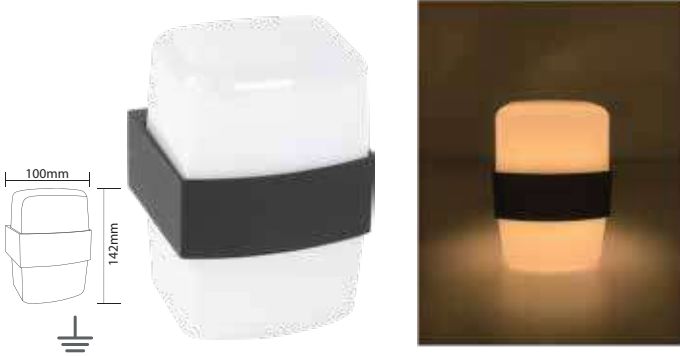

KOD CODE	WATT	CCT	LUMEN	KOLİ M. BOX P.	FİYAT PRICE
AH07-07701	2x6 W	3000 K	872 lm	X 8	36,00 USD

Gövde Rengi/Body Color: Siyah/Black