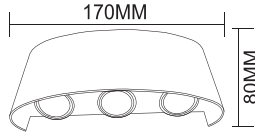

KOD CODE	WATT	CCT	LUMEN	KOLİ M. BOX P.	FİYAT PRICE
AH07-07201	6x1 W	3000 K	465 lm	X 24	20,50 USD

Gövde Rengi/Body Color: Siyah/Black