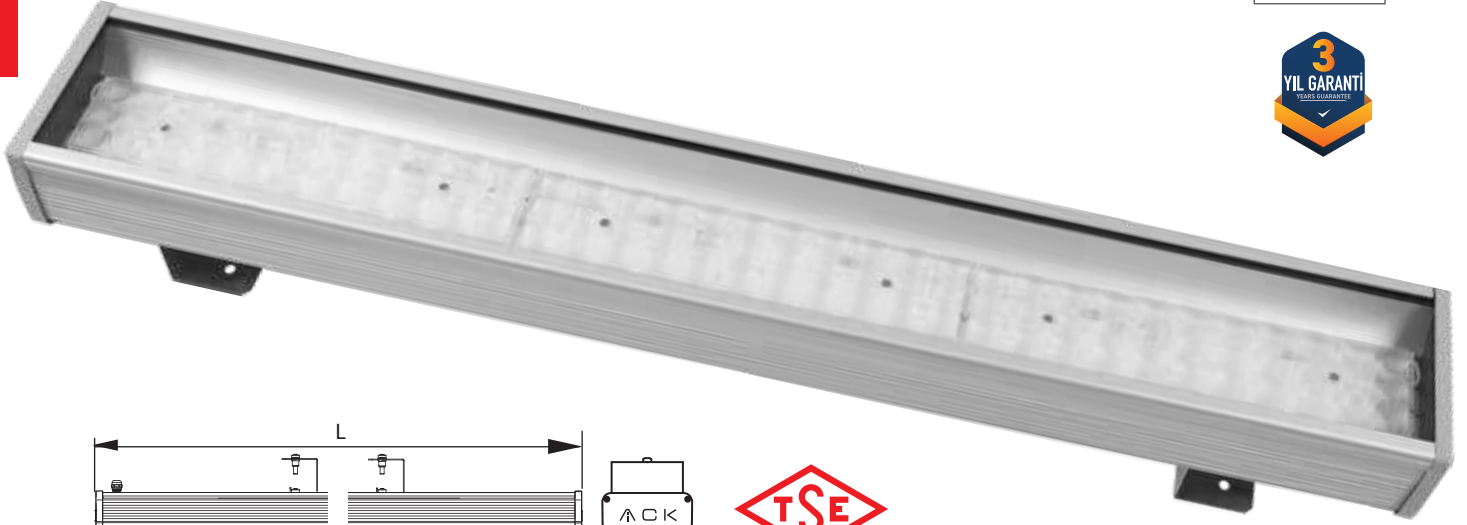

TR LED Yüksek Tavan Armatürü
EN LED Highbay Luminaire

MADE IN
TÜRKİYE