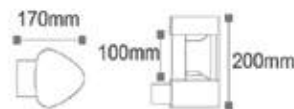

KOD CODE	WATT	YÜKSEKLİK HEIGHT	CCT	LUMEN	FIYAT PRICE
AG43-01802	7 W	200 mm	3000 K	224 lm	113,00 USD

AC 220V 240V | 50-60 Hz | IP54 | -25°C +50°C | X 8