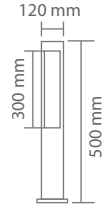

TR Regulus Alüminyum LED Bahçe Armatürleri
EN Regulus Aluminum LED Garden Fixtures

MADE IN
TÜRKİYE

Materyal: Alüminyum+Pleksi Glass / Statik Toz Boyalı
Material: Aluminum+Pleksi Glass / Static Powder Coated

KOD CODE	WATT	YÜKSEKLİK HEIGHT	CCT	FİYAT PRICE
AG43-04001	25 W	2000 mm	3000 K	580,00 USD

AC 220V
240V | 50-60
Hz | IP44 | 25°C
50°C

Materyal: Alüminyum+Pleksi Glass / Statik Toz Boyalı
Material: Aluminum+Pleksi Glass / Static Powder Coated

KOD CODE	WATT	YÜKSEKLİK HEIGHT	CCT	FİYAT PRICE
AG43-04212	18 W	800 mm	3000 K	265,00 USD

AC 220V
240V | 50-60
Hz | IP44 | 25°C
50°C

Materyal: Alüminyum+Pleksi Glass / Statik Toz Boyalı
Material: Aluminum+Pleksi Glass / Static Powder Coated

KOD CODE	WATT	YÜKSEKLİK HEIGHT	CCT	FİYAT PRICE
AG43-04112	18 W	500 mm	3000 K	242,00 USD

AC 220V
240V | 50-60
Hz | IP44 | 25°C
50°C

Materyal: Alüminyum+Pleksi Glass / Statik Toz Boyalı
Material: Aluminum+Pleksi Glass / Static Powder Coated

KOD CODE	DUY SOCKET	YÜKSEKLİK HEIGHT	MAX. WATT	BOYUTLAR DIMENSIONS	FİYAT PRICE
AG43-08012	E27	300 mm	60 W	10 X 10 X 30 (cm)	85,00 USD

IP44 | 25°C
50°C