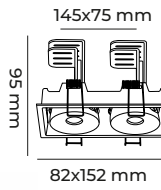

16 W (+-5) 250 mA
116.00$

24 W (+-5) 300 mA
118.00$

- 2700 K 2640 LM
- 3000 K 2780 LM
- 4000 K 2920 LM
- 6500 K 3060 LM

MOL LED DRIVER LIFOD EAGLE RISE LED PHILIPS SAMSUNG Beyaz 3 20 20 AD 50000

CODE
MOL3405