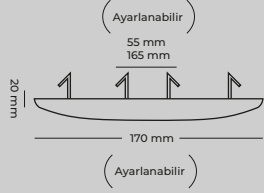

CODE
MOL3611