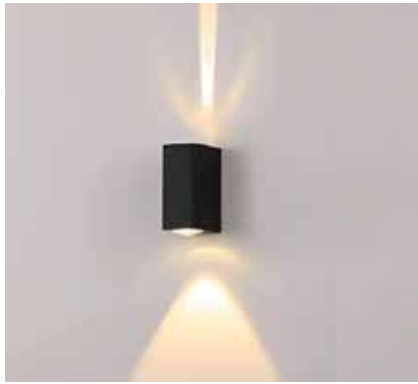

CODE
MOL8026

51.00\$

E27 DUYLU AMPÜLSÜZ

CODE
MOL8000

6 WATT

53.00\$

CODE
MOL8003

6 WATT