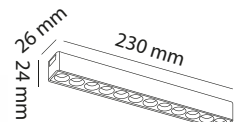

48 V LED OSRAM 24 W

Siyah

3000 K
2880 LM

4000 K
2920 LM

CODE
MOL6055

On-Off

21.00\$

48 V LED OSRAM 12 W