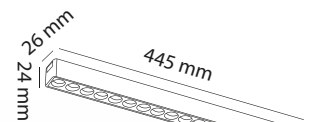

On-Off

40.00$

48 V LED OSRAM 24 W

Siyah

3000 K
2880 LM

4000 K
2920 LM