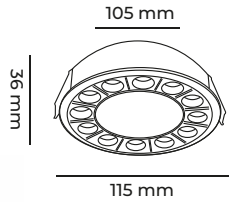

10 x 2 WATT

54.00\$

DRIVER: LIFOD EAGLE RISE PHILIPS SAMSUNG

LED: 3000 K 2200 LM, 4000 K 2280 LM, 6500 K 2360 LM

Siyah-Beyaz, 25°, IP 20, CE, 30 AD, RoHS

CODE
MOL6212

12 WATT

42.00\$