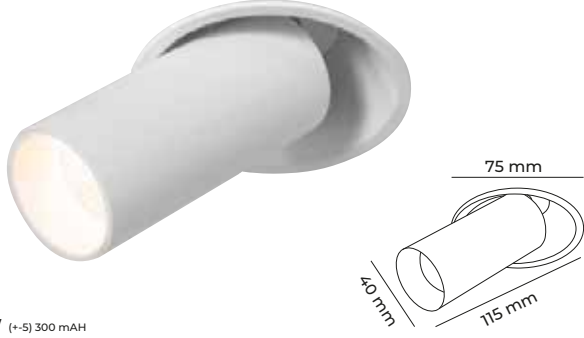

CODE
MOL5001

CODE
MOL5001-TRİMLESS

8 W (+-5) 300 mA

51.00$
SIVA ALTI

8 W (+-5) 300 mA

58.00$
TRİMLESS

2700 K
880 LM

3000 K
920 LM

4000 K
960 LM

6500 K
1000 LM

MOL LED DRIVER **LIFOD EAGLE RISE**

LED **PHILIPS SAMSUNG**

Beyaz