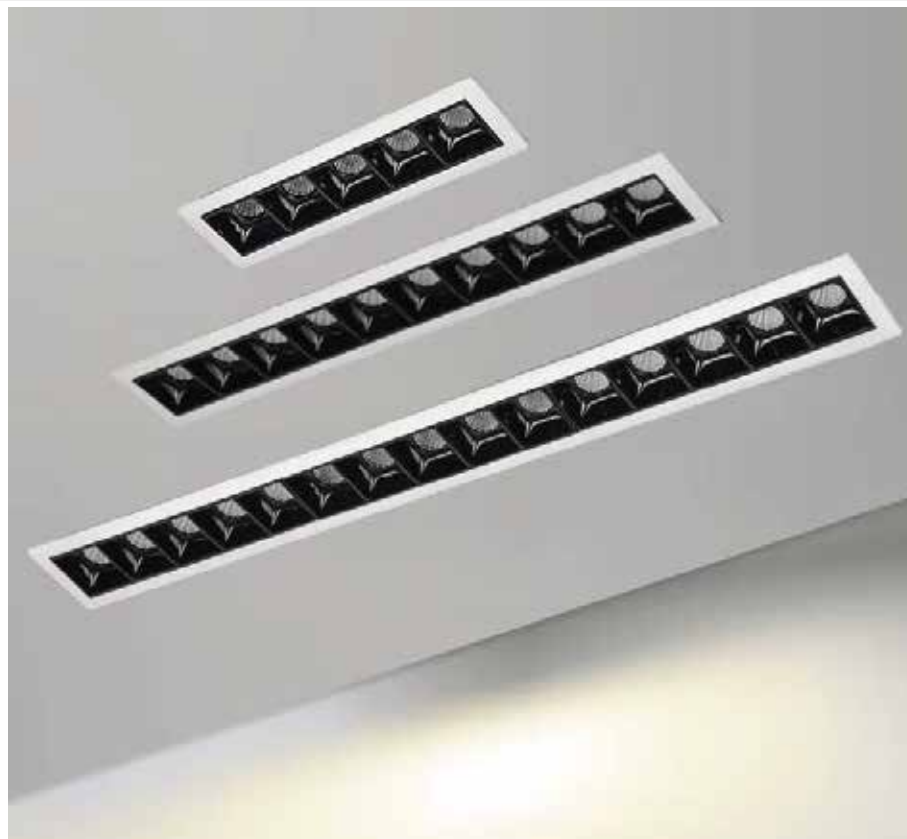

78.00$

DRIVER: LIFOD EAGLE RISE PHILIPS SAMSUNG

LED: 3000 K 3300 LM, 4000 K 3420 LM, 6500 K 3540 LM

Siyah-Beyaz, 25°, IP 20, CE, 20 AD, RoHS