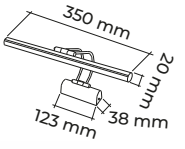

CODE
MOL8313

12 WATT

38.00$

KELVIN	DRIVER	LED	GOVDE			
3000 K	MOL LED	MOL LED	Siyah	2	IP20	CE 2AD

CODE
MOL8017

18 WATT

31.00$

KELVIN	DRIVER	LED	GOVDE			
3000 K	MOL LED	MOL LED	Siyah Beyaz	2	IP20	CE 60AD

CODE
MOL8055

6 WATT

17.00$

KELVIN	DRIVER	LED	GOVDE			
3000 K	MOL LED	MOL LED	Krom	2	IP20	CE 20AD

CODE
MOL8317

12 WATT

38.00$

KELVIN	DRIVER	LED	GOVDE			
3000 K	MOL LED	MOL LED	Siyah	2	IP20	CE 2AD

CODE
MOL8019

12 WATT

21.00$

KELVIN	DRIVER	LED	GOVDE			
3000 K	MOL LED	MOL LED	Siyah Beyaz	2	IP20	CE 60AD

CODE
MOL8053

6 WATT

17.00$

KELVIN	DRIVER	LED	GOVDE			
3000 K	MOL LED	MOL LED	Siyah	2	IP20	CE 20AD

CODE
MOL8001

10 WATT

39.00$

KELVIN	DRIVER	LED	GOVDE			
3000 K	MOL LED	MOL LED	Beyaz	2	IP20	CE 50AD

CODE
MOL8015

5 WATT

22.00$

KELVIN	DRIVER	LED	GOVDE			
3000 K	MOL LED	MOL LED	Siyah	2	IP20	CE 40AD

CODE
MOL8052

6 WATT

17.00$

KELVIN	DRIVER	LED	GOVDE			
3000 K	MOL LED	MOL LED	Gold	2	IP20	CE 20AD

CODE
MOL8024

4 WATT

28.00$

KELVIN	DRIVER	LED	GOVDE			
3000 K	MOL LED	MOL LED	Siyah Krom	2	IP20	CE 60AD

CODE
MOL8023

5 WATT

22.00$

KELVIN	DRIVER	LED	GOVDE			
3000 K	MOL LED	MOL LED	Siyah Beyaz Siyaha Gold	2	IP20	CE 20AD

CODE
MOL8050

6 WATT

17.00$

KELVIN	DRIVER	LED	GOVDE			
3000 K	MOL LED	MOL LED	Eskitme	2	IP20	CE 20AD