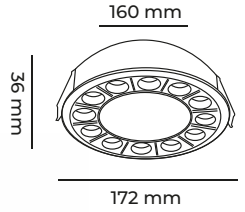

29.00$

DRIVER: LIFOD EAGLE RISE PHILIPS SAMSUNG

LED: 3000 K 1100 LM, 4000 K 1140 LM, 6500 K 1180 LM

Siyah-Beyaz, 25°, IP 20, CE, 50 AD, RoHS

CODE
MOL6215

20 WATT