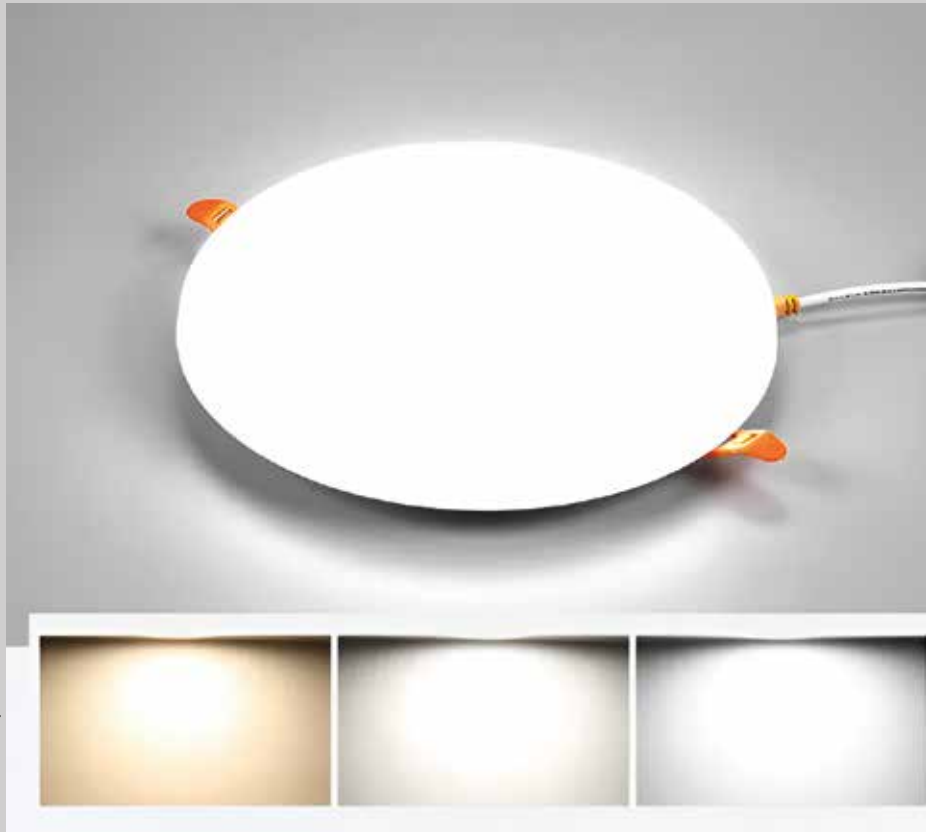

6.50\$

WATT	DRIVER	LED	3000 K 1800 LM	4000 K 1840 LM	6500 K 1880 LM
18 WATT	MOL LED	MOL LED	Beyaz	25	IP 20
				CE	60 AD

CODE
MOL3611

AYARLI LED PANELLER

9.50\$

WATT	DRIVER	LED	3000 K 2400 LM	4000 K 2440 LM	6500 K 2480 LM
24 WATT	MOL LED	MOL LED	Beyaz	25	IP 20
				CE	40 AD