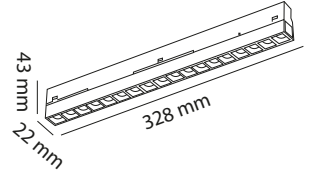

On-Off

3000 K 3600 LM 4000 K 3640 LM

20.00$

48 v U 30 w

CODE
MOL6030S