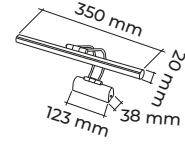

17.00$

KELVIN	DRIVER	LED	GOVDE			
3000 K	MOL LED	MOL LED	Siyah	2	IP20	CE 20AD

CODE
MOL8001

10 WATT