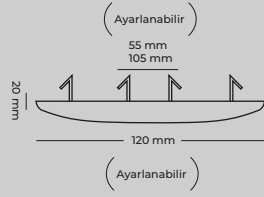

CODE
MOL111Y-12W

12 W (+-5) 300 mA
24.00\$

DRIVER LED

2700 K 1320 LM 3000 K 1390 LM 4000 K 1460 LM 6500 K 1530 LM

LIFOD EAGLE RISE PHILIPS OSRAM SAMSUNG Siyah Beyaz 3 20 20 AD 50,000

CODE
MOL3612

AYARLI LED PANELLER