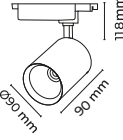

ALÜMİNYUM GÖVDE

CODE
MOL2329

30 W (+-5) 700 mA
32.00$

20 W (+-5) 500 mA

31.00$

Trifaze Fark

6.00$