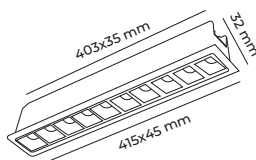

42.00$

DRIVER: LIFOD EAGLE RISE PHILIPS SAMSUNG

LED: 3000 K 1475 LM

Siyah-Beyaz, 25°, IP 20, CE, 30 AD, RoHS

CODE
MOL4085

15 x 2 WATT