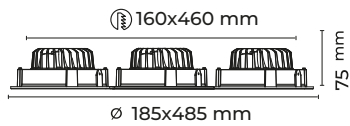

CODE
MOL2085Y

20 W (+-5) 500 mA
30.00$

DRIVER LED

2700 K 2260 LM   3000 K 2460 LM   4000 K 2660 LM   6500 K 2860 LM

LIFOD EAGLE RISE PHILIPS OSRAM SAMSUNG Siyah Beyaz 3 20 20 AD 50,000

CODE
MOL111

30 W (+-5) 700 mA
37.00$

40 W (+-5) 900 mA
38.00$

DRIVER LED

2700 K 4520 LM   3000 K 4720 LM   4000 K 4920 LM   6500 K 5320 LM

LIFOD EAGLE RISE PHILIPS OSRAM SAMSUNG Siyah Beyaz 3 20 20 AD 50,000

CODE
MOL2081Y

20 W (+-5) 500 mA
30.00$

DRIVER LED

2700 K 2260 LM   3000 K 2460 LM   4000 K 2660 LM   6500 K 2860 LM

LIFOD EAGLE RISE PHILIPS OSRAM SAMSUNG Siyah Beyaz 3 20 20 AD 50,000

CODE
MOL111D

30 W (+-5) 700 mA
36.00$

40 W (+-5) 900 mA
37.00$

DRIVER LED

2700 K 4520 LM   3000 K 4720 LM   4000 K 4920 LM   6500 K 5320 LM

LIFOD EAGLE RISE PHILIPS OSRAM SAMSUNG Siyah Beyaz 3 20 20 AD 50,000

CODE
MOL2082Y

2X20 W (+-5) 2X500 mA
60.00$

DRIVER LED

2700 K 4520 LM   3000 K 4920 LM   4000 K 5320 LM   6500 K 5720 LM

LIFOD EAGLE RISE PHILIPS OSRAM SAMSUNG Siyah Beyaz 3 20 12 AD 50,000

CODE
MOL111Y-20W

20 W (+-5) 300 mA
25.00$

DRIVER LED

2700 K 2260 LM   3000 K 2460 LM   4000 K 2660 LM   6500 K 2860 LM

LIFOD EAGLE RISE PHILIPS OSRAM SAMSUNG Siyah Beyaz 3 20 20 AD 50,000

CODE
MOL2083Y

3X20 W (+-5) 3X500 mA
90.00$

DRIVER LED

2700 K 6780 LM   3000 K 7380 LM   4000 K 7980 LM   6500 K 8580 LM

LIFOD EAGLE RISE PHILIPS OSRAM SAMSUNG Siyah Beyaz 3 20 8 AD 50,000

CODE
MOL111Y-12W

12 W (+-5) 300 mA
24.00$

DRIVER LED

2700 K 1320 LM   3000 K 1390 LM   4000 K 1460 LM   6500 K 1530 LM

LIFOD EAGLE RISE PHILIPS OSRAM SAMSUNG Siyah Beyaz 3 20 20 AD 50,000