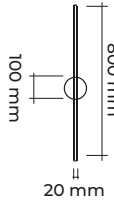

17.00$

KELVIN	DRIVER	LED	GOVDE			
3000 K	MOL LED	MOL LED	Krom	2	IP20	CE 20AD

CODE
MOL8317

12 WATT

38.00$

KELVIN	DRIVER	LED	GOVDE			
3000 K	MOL LED	MOL LED	Siyah	2	IP20	CE 2AD

CODE
MOL8019

12 WATT