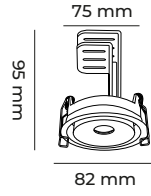

CODE
MOL3400

8 W (+-5) 250 mA
58.00$

12 W (+-5) 300 mA
59.00$

- 2700 K 1320 LM
- 3000 K 1390 LM
- 4000 K 1460 LM
- 6500 K 1530 LM

MOL LED DRIVER LIFOD EAGLE RISE LED PHILIPS SAMSUNG Beyaz 3 20 30 AD 50000

CODE
MOL3401