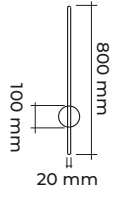

38.00$

KELVIN	DRIVER	LED	GOVDE			
3000 K	MOL LED	MOL LED	Siyah	2	IP20	CE 2AD

CODE
MOL8017

18 WATT