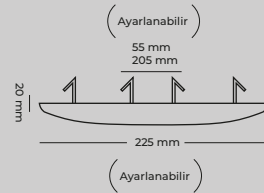

CODE
MOL3610