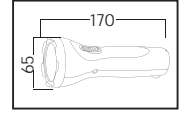

PELE

Model	Kod	Watt	Fiyat	Koli İçi	Lümen	Renk	Işık Rengi
PELE-3	084-006-0003	3 W	10,00 $	50	120 lm	KIRMIZI	7000K-9000K