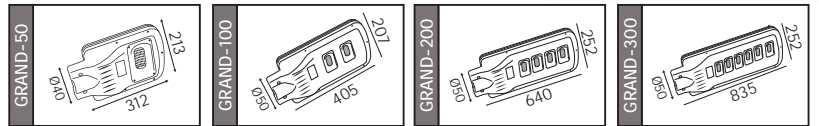

GRAND SERİSİ

YENİ ÜRÜN

Model	Kod	Watt	Fiyat	Koli İçi	Lümen	Renk	Işık Rengi
GRAND-50	074-009-0050	50 W	65,95 $	10	826 lm	SİYAH	6400K
GRAND-100	074-009-0100	100 W	81,98 $	10	984 lm	SİYAH	6400K
GRAND-200	074-009-0200	200 W	147,15 $	5	1198 lm	SİYAH	6400K
GRAND-300	074-009-0300	300 W	219,35 $	3	1567 lm	SİYAH	6400K

65,0x22,5x33,0	11,0
42,0x34,0x43,0	14,3
65,5x43,0x27,0	14,3
87,0x26,0x27,0	11,0