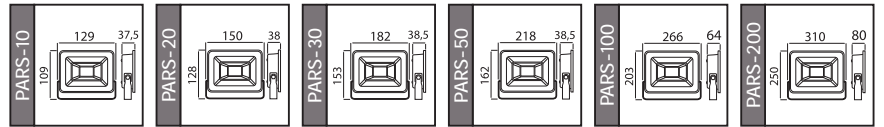

SIMPSON

Model	Kod	Watt	Fiyat	Koli İçi	Lümen	Renk
SIMPSON	085-001-0006	0.4 W	2,61 \$	200	25 lm	BEYAZ

PARS SERİSİ

Model	Kod	Watt	Fiyat	Koli İçi	Lümen	Renk	Işık Rengi		
PARS-10	068-008-0010	10 W	9,60 \$	60	1100 lm	SİYAH	2700K	37,0x35,0x23,0	9,0
PARS-10	068-008-0010	10 W	9,60 \$	60	1100 lm	SİYAH	6400K	37,0x35,0x23,0	9,0
PARS-10	068-008-0010	10 W	10,30 \$	60	1100 lm	SİYAH	YEŞİL	37,0x35,0x23,0	9,0
PARS-20	068-008-0020	20 W	11,90 \$	40	2200 lm	SİYAH	2700K	38,5x31,5x26,0	9,6
PARS-20	068-008-0020	20 W	11,90 \$	40	2200 lm	SİYAH	6400K	38,5x31,5x26,0	9,6
PARS-20	068-008-0020	20 W	12,70 \$	40	2200 lm	SİYAH	YEŞİL	38,5x31,5x26,0	9,6
PARS-30	068-008-0030	30 W	17,60 \$	30	3310 lm	SİYAH	2700K	50,0x20,5x37,0	13,0
PARS-30	068-008-0030	30 W	17,60 \$	30	3310 lm	SİYAH	6400K	50,0x20,5x37,0	13,0
PARS-30	068-008-0030	30 W	18,80 \$	30	3310 lm	SİYAH	YEŞİL	50,0x20,5x37,0	13,0
PARS-50	068-008-0050	50 W	20,75 \$	24	5650 lm	SİYAH	2700K	60,5x33,5x23,0	14,0
PARS-50	068-008-0050	50 W	20,75 \$	24	5650 lm	SİYAH	6400K	60,5x33,5x23,0	14,0
PARS-50	068-008-0050	50 W	22,50 \$	24	5650 lm	SİYAH	YEŞİL	60,5x33,5x23,0	14,0
PARS-100	068-008-0100	100 W	35,50 \$	12	11550 lm	SİYAH	2700K	51,5x31,0x30,0	14,4
PARS-100	068-008-0100	100 W	35,50 \$	12	11550 lm	SİYAH	6400K	51,5x31,0x30,0	14,4
PARS-100	068-008-0100	100 W	38,00 \$	12	11550 lm	SİYAH	YEŞİL	51,5x31,0x30,0	14,4
YENİ PARS-200	068-008-0200	200 W	80,67 \$	6	23250 lm	SİYAH	2700K	41,5x41,0x33,0	13,0
PARS-200	068-008-0200	200 W	80,67 \$	6	23250 lm	SİYAH	6400K	41,5x41,0x33,0	13,0
YENİ PARS-200	068-008-0200	200 W	87,10 \$	6	23250 lm	SİYAH	YEŞİL	41,5x41,0x33,0	13,0