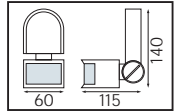

CORONA

Model	Kod	Watt	Fiyat	Koli İçi	Renk
CORONA	088-001-0002	Max. 1000W	15,00 $	50	BEYAZ
CORONA	088-001-0002	Max. 1000W	15,00 $	50	SİYAH