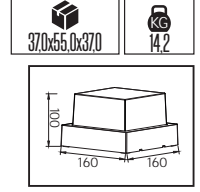

SALKIM

Model	Kod	Watt	Fiyat	Koli İçi	Lümen	Renk	Işık Rengi
SALKIM	076-008-0006	6 W	49,00 $	16	380 lm	SIYAH	4200K

METAL

SELVI

Model	Kod	Watt	Fiyat	Koli İçi	Lümen	Renk	Işık Rengi
SELVI	076-007-0006	6 W	43,00 $	24	380 lm	SIYAH	4200K

METAL

SUGA-12/RO

Model	Kod	Watt	Fiyat	Koli İçi	Lümen	Renk	Işık Rengi
SUGA-12/RO	076-021-0012	12 W	49,50 $	20	1160 lm	SIYAH	4200K

PLASTİK

SUGA-12/RC

Model	Kod	Watt	Fiyat	Koli İçi	Lümen	Renk	Işık Rengi
SUGA-12/RC	076-019-0012	12 W	49,50 $	20	1160 lm	SIYAH	4200K

PLASTİK

SUGA-12/SO

Model	Kod	Watt	Fiyat	Koli İçi	Lümen	Renk	Işık Rengi
SUGA-12/SO	076-022-0012	12 W	49,50 $	20	1200 lm	SIYAH	4200K

PLASTİK

SUGA-12/SC

Model	Kod	Watt	Fiyat	Koli İçi	Lümen	Renk	Işık Rengi
SUGA-12/SC	076-020-0012	12 W	49,50 $	20	1200 lm	SIYAH	4200K

PLASTİK