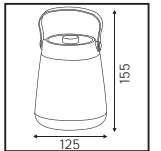

VERON

YENİ ÜRÜN

Model	Kod	Watt	Fiyat	Koli İçi	Lümen	Işık Rengi
VERON	084-037-0015	15 W	33,00 $	30	150/290/160 lm	3000K/4200K/6400K