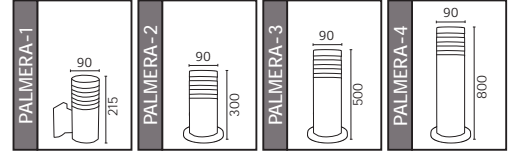

PALMERA/S SERİSİ

YENİ ÜRÜN

Model	Kod	Watt	Fiyat	Koli İçi	Renk	Boyutlar (mm)	Ağırlık (kg)
PALMERA/S1	075-017-0001	Max. 60W	67,25 $	10	SİYAH	53,0x22,0x36,0	9,6
PALMERA/S2	075-017-0002	Max. 60W	81,35 $	10	SİYAH	44,0x30,0x33,0	10,5
PALMERA/S3	075-017-0003	Max. 60W	112,00 $	10	SİYAH	44,0x30,0x53,0	14,5
PALMERA/S4	075-017-0004	Max. 60W	156,00 $	6	SİYAH	44,0x30,0x83,0	12,0

METAL

PALMERA SERİSİ

YENİ ÜRÜN

Model	Kod	Watt	Fiyat	Koli İçi	Renk	Boyutlar (mm)	Ağırlık (kg)
PALMERA-1	075-018-0001	Max. 60W	65,00 $	10	SİYAH	63,0x22,0x38,0	9,0
PALMERA-2	075-018-0002	Max. 60W	66,00 $	10	SİYAH	51,0x34,0x33,0	10,0
PALMERA-3	075-018-0003	Max. 60W	95,00 $	10	SİYAH	51,0x34,0x53,0	14,0
PALMERA-4	075-018-0004	Max. 60W	144,00 $	6	SİYAH	51,0x34,0x83,0	11,8

METAL