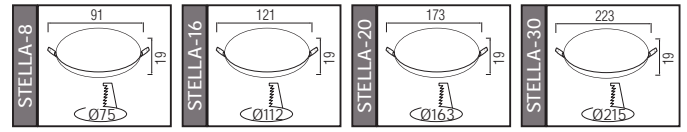

ÇERÇEVESİZ