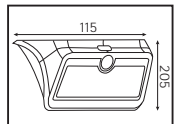

SENSÖRLÜ

SOLAR