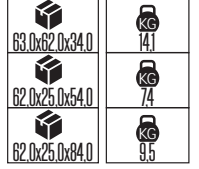

DYNAMIC SERİSİ

YENİ ÜRÜN

Model	Kod	Watt	Fiyat	Koli İçi	Lümen	Renk	Işık Rengi
DYNAMIC-2	076-058-0002	24 W	162.50 $	10	2670 lm	SIYAH	6400K
DYNAMIC-3	076-058-0003	24 W	196.50 $	4	2670 lm	SIYAH	6400K
DYNAMIC-4	076-058-0004	24 W	245.00 $	4	2670 lm	SIYAH	6400K

METAL