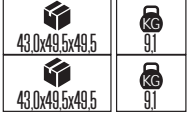

PLASTİK

SENSÖRLÜ