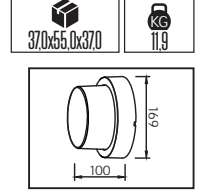

SALKIM

Model	Kod	Watt	Fiyat	Koli İçi	Lümen	Renk	Işık Rengi
SALKIM	076-008-0006	6 W	49,00 $	16	380 lm	SIYAH	4200K

METAL

SELVI

Model	Kod	Watt	Fiyat	Koli İçi	Lümen	Renk	Işık Rengi
SELVI	076-007-0006	6 W	43,00 $	24	380 lm	SIYAH	4200K

METAL

SUGA-12/RO

Model	Kod	Watt	Fiyat	Koli İçi	Lümen	Renk	Işık Rengi
SUGA-12/RO	076-021-0012	12 W	49,50 $	20	1160 lm	SIYAH	4200K

PLASTİK

SUGA-12/RC

Model	Kod	Watt	Fiyat	Koli İçi	Lümen	Renk	Işık Rengi
SUGA-12/RC	076-019-0012	12 W	49,50 $	20	1160 lm	SIYAH	4200K

PLASTİK

SUGA-12/SO

Model	Kod	Watt	Fiyat	Koli İçi	Lümen	Renk	Işık Rengi
SUGA-12/SO	076-022-0012	12 W	49,50 $	20	1200 lm	SIYAH	4200K

PLASTİK

SUGA-12/SC

Model	Kod	Watt	Fiyat	Koli İçi	Lümen	Renk	Işık Rengi
SUGA-12/SC	076-020-0012	12 W	49,50 $	20	1200 lm	SIYAH	4200K

PLASTİK