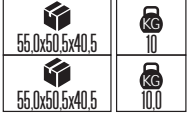

PLASTİK

SENSÖRLÜ