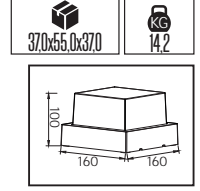

SALKIM

Model	Kod	Watt	Fiyat	Koli İçi	Lümen	Renk	Işık Rengi
SALKIM	076-008-0006	6 W	49,00 $	16	380 lm	SIYAH	4200K

METAL

SELVI

Model	Kod	Watt	Fiyat	Koli İçi	Lümen	Renk	Işık Rengi
SELVI	076-007-0006	6 W	43,00 $	24	380 lm	SIYAH	4200K

METAL

SUGA-12/RO

Model	Kod	Watt	Fiyat	Koli İçi	Lümen	Renk	Işık Rengi
SUGA-12/RO	076-021-0012	12 W	49,50 $	20	1160 lm	SIYAH	4200K

PLASTİK

SUGA-12/RC

Model	Kod	Watt	Fiyat	Koli İçi	Lümen	Renk	Işık Rengi
SUGA-12/RC	076-019-0012	12 W	49,50 $	20	1160 lm	SIYAH	4200K

PLASTİK

SUGA-12/SO

Model	Kod	Watt	Fiyat	Koli İçi	Lümen	Renk	Işık Rengi
SUGA-12/SO	076-022-0012	12 W	49,50 $	20	1200 lm	SIYAH	4200K

PLASTİK

SUGA-12/SC

Model	Kod	Watt	Fiyat	Koli İçi	Lümen	Renk	Işık Rengi
SUGA-12/SC	076-020-0012	12 W	49,50 $	20	1200 lm	SIYAH	4200K

PLASTİK