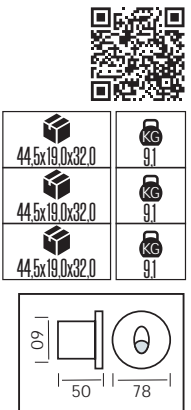

YAKUT

Model	Kod	Watt	Fiyat	Koli İçi	Lümen	Renk	Işık Rengi
YAKUT	079-002-0003	3 W	18,30 $	50	50 lm	BEYAZ	4000K
YAKUT	079-002-0003	3 W	18,30 $	50	50 lm	SİYAH	4000K
YAKUT	079-002-0003	3 W	18,30 $	50	50 lm	MAT KROM	4000K