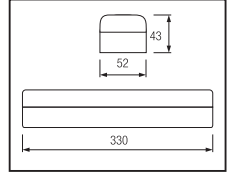

ZICO

Model	Kod	Watt	Fiyat	Koli İçi	Lümen	Renk	Işık Rengi
ZICO-4	084-012-0004	3 W	29,80 $	36	265 lm	BEYAZ	7000K-9000K