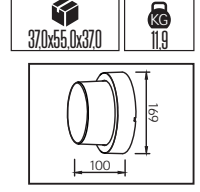

SALKIM

Model	Kod	Watt	Fiyat	Koli İçi	Lümen	Renk	Işık Rengi
SALKIM	076-008-0006	6 W	49,00 $	16	380 lm	SIYAH	4200K

METAL

SELVI

Model	Kod	Watt	Fiyat	Koli İçi	Lümen	Renk	Işık Rengi
SELVI	076-007-0006	6 W	43,00 $	24	380 lm	SIYAH	4200K

METAL

SUGA-12/RO

Model	Kod	Watt	Fiyat	Koli İçi	Lümen	Renk	Işık Rengi
SUGA-12/RO	076-021-0012	12 W	49,50 $	20	1160 lm	SIYAH	4200K

PLASTİK

SUGA-12/RC

Model	Kod	Watt	Fiyat	Koli İçi	Lümen	Renk	Işık Rengi
SUGA-12/RC	076-019-0012	12 W	49,50 $	20	1160 lm	SIYAH	4200K

PLASTİK

SUGA-12/SO

Model	Kod	Watt	Fiyat	Koli İçi	Lümen	Renk	Işık Rengi
SUGA-12/SO	076-022-0012	12 W	49,50 $	20	1200 lm	SIYAH	4200K

PLASTİK

SUGA-12/SC

Model	Kod	Watt	Fiyat	Koli İçi	Lümen	Renk	Işık Rengi
SUGA-12/SC	076-020-0012	12 W	49,50 $	20	1200 lm	SIYAH	4200K

PLASTİK