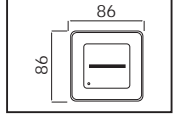

RUBY

Model	Kod	Watt	Fiyat	Koli İçi	Lümen	Renk	Işık Rengi
RUBY	079-028-0002	2 W	16,40 $	100	50 lm	BEYAZ	4000K

SENSÖRLÜ

QUARTZ

Model	Kod	Watt	Fiyat	Koli İçi	Lümen	Renk	Işık Rengi
QUARTZ	079-027-0002	2 W	16,40 $	100	50 lm	BEYAZ	4000K

SENSÖRLÜ

DIAMOND

Model	Kod	Watt	Fiyat	Koli İçi	Lümen	Renk	Işık Rengi
DIAMOND	079-026-0002	2 W	16,00 $	100	50 lm	BEYAZ	4000K

SENSÖRLÜ

PERLE

Model	Kod	Watt	Fiyat	Koli İçi	Lümen	Renk	Işık Rengi
PERLE	079-021-0002	1.2 W	15,85 $	40	72 lm	MAT KROM	6400K

PERA

Model	Kod	Watt	Fiyat	Koli İçi	Lümen	Renk	Işık Rengi
PERA	079-023-0002	1.2 W	15,85 $	40	72 lm	MAT KROM	6400K

AMBER

Model	Kod	Watt	Fiyat	Koli İçi	Lümen	Renk	Işık Rengi
AMBER	079-022-0002	1.2 W	15,85 $	40	72 lm	MAT KROM	6400K