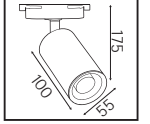

47,5x35,0x53,0	KG 21,0
47,5x35,0x53,0	KG 21,0
57,5x35,0x53,0	KG 14,5
57,5x35,0x53,0	KG 14,5
60,0x35,0x31,0	KG 17,6
60,0x35,0x31,0	KG 17,6

SIVAÜSTÜ

BASEL YENİ ÜRÜN

Model	Kod	Watt	Fiyat	Koli İçi	Renk
BASEL	115-003-0001	Max. 50W	17,95 \$	50	SİYAH
BASEL	115-003-0001	Max. 50W	17,95 \$	50	BEYAZ