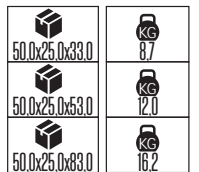

PRESTIGE SERİSİ

YENİ ÜRÜN

Model	Kod	Watt	Fiyat	Koli İçi	Lümen	Renk	Işık Rengi
PRESTIGE-2	076-053-0002	12 W	112.00 $	10	1250 lm	SIYAH	6400K
PRESTIGE-3	076-053-0003	12 W	150.00 $	10	1250 lm	SIYAH	6400K
PRESTIGE-4	076-053-0004	12 W	199.86 $	10	1250 lm	SIYAH	6400K

METAL