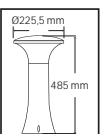

YONCA-1

Model	Kod	Watt	Fiyat	Koli İçi	Renk
YONCA-1	400-010-132	Max. 40W	235,00 TL	18	SİYAH
YONCA-1	400-020-132	Max. 40W	235,00 TL	18	BEYAZ

PLASTİK

YONCA-2

Model	Kod	Watt	Fiyat	Koli İçi	Renk
YONCA-2	400-010-133	Max. 40W	229,00 TL	18	SİYAH
YONCA-2	400-020-133	Max. 40W	229,00 TL	18	BEYAZ

PLASTİK

PRİZMA

Model	Kod	Watt	Fiyat	Koli İçi	Renk
PRİZMA	400-010-129	Max. 40W	439,00 TL	20	SİYAH
PRİZMA	400-020-129	Max. 40W	439,00 TL	20	BEYAZ

PLASTİK

PAPATYA-1

Model	Kod	Watt	Fiyat	Koli İçi	Renk
PAPATYA-1	400-000-141	Max. 40W	280,00 TL	8	SİYAH
PAPATYA-1	400-001-141	Max. 40W	280,00 TL	8	GRİ

PLASTİK

PAPATYA-2

Model	Kod	Watt	Fiyat	Koli İçi	Renk
PAPATYA-2	400-000-142	Max. 40W	330,00 TL	6	SİYAH
PAPATYA-2	400-001-142	Max. 40W	330,00 TL	6	GRİ

PLASTİK