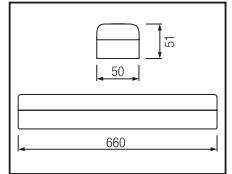

ZICO

Model	Kod	Watt	Fiyat	Koli İçi	Lümen	Renk	Işık Rengi
ZICO-6	084-012-0006	6 W	42,84 $	20	490 lm	BEYAZ	7000K-9000K