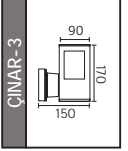

ÇINAR SERİSİ

YENİ ÜRÜN

Model	Kod	Watt	Fiyat	Koli İçi	Renk
ÇINAR-3	400-010-136	Max. 60W	245,00 TL	30	SİYAH

PLASTİK

ÇINAR SERİSİ

YENİ ÜRÜN

Model	Kod	Watt	Fiyat	Koli İçi	Renk
ÇINAR-1	400-010-134	Max. 60W	315,00 TL	12	SİYAH
ÇINAR-2	400-010-135	Max. 60W	406,00 TL	8	SİYAH

PLASTİK