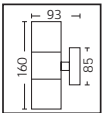

REGNUM

YENİ ÜRÜN

Model	Kod	Watt	Fiyat	Koli İçi	Renk
REGNUM-1	075-019-0001	Max. 35W	45,25 $	20	SİYAH
REGNUM-2	075-019-0002	Max. 2x35W	49,96 $	10	SİYAH
REGNUM-3	075-019-0003	Max. 35W	43,70 $	20	SİYAH
REGNUM-4	075-019-0004	Max. 2x35W	49,70 $	10	SİYAH

57,5x25,0x29,0	KG 11,0
57,5x25,0x25,0	KG 7,5
57,5x24,0x29,0	KG 10,0
57,5x24,0x25,0	KG 6,7

METAL

MANOLYA

YENİ

Model	Kod	Watt	Fiyat	Koli İçi	Renk
MANOLYA-1	075-008-0001	Max. 35W	31,00 $	24	SİYAH
MANOLYA-1	075-008-0001	Max. 35W	31,00 $	24	KROM

30,5x38,0x27,0	KG 8,3
30,5x38,0x27,0	KG 8,3

METAL

MANOLYA

YENİ

Model	Kod	Watt	Fiyat	Koli İçi	Renk
MANOLYA-2	075-008-0002	Max. 2x35W	38,75 $	16	SİYAH
MANOLYA-2	075-008-0002	Max. 2x35W	38,75 $	16	KROM

38,0x40,0x19,0	KG 9,4
38,0x40,0x19,0	KG 9,4

METAL

MANOLYA

Model	Kod	Watt	Fiyat	Koli İçi	Renk
MANOLYA-3	075-008-0003	Max. 2x60W	56,85 $	12	SİYAH

47,5x57,0x33,0	KG 19,6

METAL