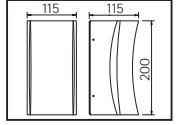

SERVİ

Model	Kod	Watt	Fiyat	Koli İçi	Lümen	Renk	Işık Rengi
SERVİ	076-009-0012	12 W	89,63 $	8	850 lm	SIYAH	4200K

METAL

TAFLAN

Model	Kod	Watt	Fiyat	Koli İçi	Lümen	Renk	Işık Rengi
TAFLAN	076-006-0006	5.5 W	78,37 $	12	435 lm	SIYAH	4100K

METAL

MEŞE

Model	Kod	Watt	Fiyat	Koli İçi	Lümen	Renk	Işık Rengi
MEŞE	076-004-0012	12 W	82,65 $	12	1250 lm	SIYAH	4100K

METAL

ZAKKUM

Model	Kod	Watt	Fiyat	Koli İçi	Lümen	Renk	Işık Rengi
ZAKKUM	076-005-0006	6 W	56,96 $	12	540 lm	SIYAH	4100K

METAL

ARDIÇ

Model	Kod	Watt	Fiyat	Koli İçi	Lümen	Renk	Işık Rengi
ARDIÇ	076-003-0006	5.5 W	59,40 $	8	385 lm	SIYAH	4200K

METAL