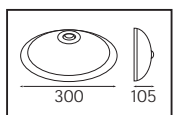

SENSÖRLÜ

400-001-112

Model	Watt	Fiyat	Koli İçi	Renk
400-001-112	Max. 2x25 W	26,93 $	10	BEYAZ

METAL

SENSÖRLÜ

400-002-112

Model	Watt	Fiyat	Koli İçi	Renk
400-002-112	Max. 2x25 W	26,93 $	10	BEYAZ

METAL

SENSÖRLÜ

400-000-112

Model	Watt	Fiyat	Koli İçi	Renk
400-000-112	Max. 2x25 W	26,93 $	10	BEYAZ

METAL