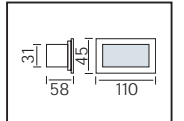

PERLE

Model	Kod	Watt	Fiyat	Koli İçi	Lümen	Renk	Işık Rengi
PERLE	079-021-0002	1.2 W	15,85 $	40	72 lm	MAT KROM	6400K