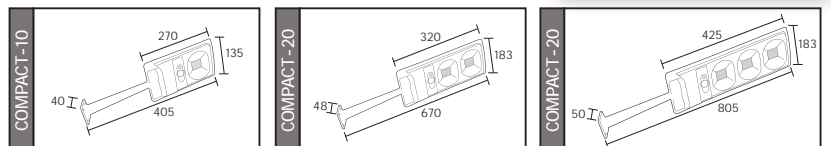

COMPACT SERİSİ

YENİ ÜRÜN

Model	Kod	Watt	Fiyat	Koli İçi	Lümen	Renk	Işık Rengi
COMPACT-10	074-010-0010	10 W	32,50 $	30	180 lm	SİYAH	6400K
COMPACT-20	074-010-0020	20 W	74,25 $	10	230 lm	SİYAH	6400K
COMPACT-30	074-010-0030	30 W	97,75 $	8	300 lm	SİYAH	6400K

52,5x41,5x45,0	18,0
48,0x39,5x39,0	18,5
45,0x39,5x39,0	20,0