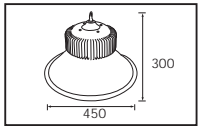

28,0x28,0x12,0	KG 24
39,0x39,0x50,0	KG 15,6

OLIMPOS

Model	Kod	Watt	Fiyat	Koli İçi	Lümen	Renk	Işık Rengi
OLIMPOS-100	063-002-0100	100 W	132,00 \$	6	9200 lm	KROM	4200K

49,0x49,0x49,0	KG 12,5
----------------	---------