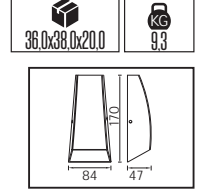

SALKIM

Model	Kod	Watt	Fiyat	Koli İçi	Lümen	Renk	Işık Rengi
SALKIM	076-008-0006	6 W	49,00 $	16	380 lm	SIYAH	4200K

METAL

SELVI

Model	Kod	Watt	Fiyat	Koli İçi	Lümen	Renk	Işık Rengi
SELVI	076-007-0006	6 W	43,00 $	24	380 lm	SIYAH	4200K

METAL

SUGA-12/RO

Model	Kod	Watt	Fiyat	Koli İçi	Lümen	Renk	Işık Rengi
SUGA-12/RO	076-021-0012	12 W	49,50 $	20	1160 lm	SIYAH	4200K

PLASTİK

SUGA-12/RC

Model	Kod	Watt	Fiyat	Koli İçi	Lümen	Renk	Işık Rengi
SUGA-12/RC	076-019-0012	12 W	49,50 $	20	1160 lm	SIYAH	4200K

PLASTİK

SUGA-12/SO

Model	Kod	Watt	Fiyat	Koli İçi	Lümen	Renk	Işık Rengi
SUGA-12/SO	076-022-0012	12 W	49,50 $	20	1200 lm	SIYAH	4200K

PLASTİK

SUGA-12/SC

Model	Kod	Watt	Fiyat	Koli İçi	Lümen	Renk	Işık Rengi
SUGA-12/SC	076-020-0012	12 W	49,50 $	20	1200 lm	SIYAH	4200K

PLASTİK