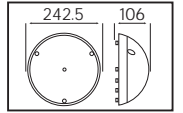

AQUA YARIMAY

Model	Kod	Watt	Fiyat	Koli İçi	Renk
AQUA YARIMAY	400-223-114	Max. 40 W	557,00 TL	20	SİYAH OPAL
AQUA YARIMAY	400-213-114	Max. 40 W	557,00 TL	20	BEYAZ OPAL

PLASTİK

SENSÖRLÜ

AQUA DOLUNAY

Model	Kod	Watt	Fiyat	Koli İçi	Renk
AQUA DOLUNAY	400-223-115	Max. 40 W	567,00 TL	16	SİYAH OPAL
AQUA DOLUNAY	400-213-115	Max. 40 W	567,00 TL	16	BEYAZ OPAL

PLASTİK

SENSÖRLÜ

AQUA YARIMAY

Model	Kod	Watt	Fiyat	Koli İçi	Lümen	Renk	Işık Rengi
AQUA YARIMAY	400-423-114	9 W	642,00 TL	20	820 lm	SİYAH OPAL	3000K
AQUA YARIMAY	400-413-114	9 W	642,00 TL	20	820 lm	BEYAZ OPAL	3000K
AQUA YARIMAY	400-425-114	9 W	642,00 TL	20	820 lm	SİYAH OPAL	6400K
AQUA YARIMAY	400-415-114	9 W	642,00 TL	20	820 lm	BEYAZ OPAL	6400K

PLASTİK

SENSÖRLÜ

AQUA DOLUNAY

Model	Kod	Watt	Fiyat	Koli İçi	Lümen	Renk	Işık Rengi
AQUA DOLUNAY	400-423-115	20 W	653,00 TL	16	2045 lm	SİYAH OPAL	3000K
AQUA DOLUNAY	400-413-115	20 W	653,00 TL	16	2045 lm	BEYAZ OPAL	3000K
AQUA DOLUNAY	400-425-115	20 W	653,00 TL	16	2045 lm	SİYAH OPAL	6400K
AQUA DOLUNAY	400-415-115	20 W	653,00 TL	16	2045 lm	BEYAZ OPAL	6400K

PLASTİK

SENSÖRLÜ