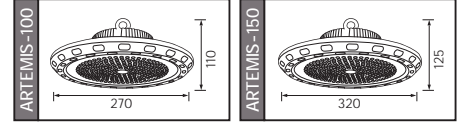

ARTEMIS SERİSİ

Model	Kod	Watt	Fiyat	Koli İçi	Lümen	Renk	Işık Rengi
ARTEMIS-100	063-003-0100	100 W	118,30 $	1	11400 lm	SIYAH	6400K
ARTEMIS-150	063-003-0150	150 W	211,00 $	4	17150 lm	SIYAH	6400K

28,0x28,0x12,0	KG 24
39,0x39,0x50,0	KG 15,6

OLIMPOS

Model	Kod	Watt	Fiyat	Koli İçi	Lümen	Renk	Işık Rengi
OLIMPOS-100	063-002-0100	100 W	132,00 $	6	9200 lm	KROM	4200K

49,0x49,0x49,0	KG 12,5