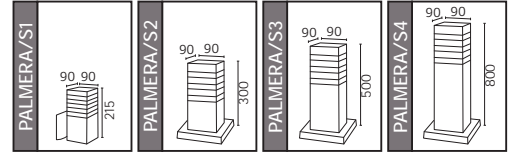

PALMERA/S SERİSİ

YENİ ÜRÜN

Model	Kod	Watt	Fiyat	Koli İçi	Renk	Boyutlar (mm)	Ağırlık (kg)
PALMERA/S1	075-017-0001	Max. 60W	67,25 $	10	SİYAH	53,0x22,0x36,0	9,6
PALMERA/S2	075-017-0002	Max. 60W	81,35 $	10	SİYAH	44,0x30,0x33,0	10,5
PALMERA/S3	075-017-0003	Max. 60W	112,00 $	10	SİYAH	44,0x30,0x53,0	14,5
PALMERA/S4	075-017-0004	Max. 60W	156,00 $	6	SİYAH	44,0x30,0x83,0	12,0

METAL

PALMERA SERİSİ

YENİ ÜRÜN

Model	Kod	Watt	Fiyat	Koli İçi	Renk	Boyutlar (mm)	Ağırlık (kg)
PALMERA-1	075-018-0001	Max. 60W	65,00 $	10	SİYAH	63,0x22,0x38,0	9,0
PALMERA-2	075-018-0002	Max. 60W	66,00 $	10	SİYAH	51,0x34,0x33,0	10,0
PALMERA-3	075-018-0003	Max. 60W	95,00 $	10	SİYAH	51,0x34,0x53,0	14,0
PALMERA-4	075-018-0004	Max. 60W	144,00 $	6	SİYAH	51,0x34,0x83,0	11,8

METAL