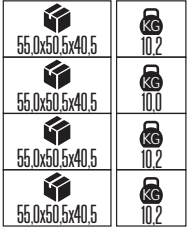

AQUA YARIMAY

Model	Kod	Watt	Fiyat	Koli İçi	Lümen	Renk	Işık Rengi
AQUA YARIMAY	400-423-114	9 W	642,00 TL	20	820 lm	SİYAH OPAL	3000K
AQUA YARIMAY	400-413-114	9 W	642,00 TL	20	820 lm	BEYAZ OPAL	3000K
AQUA YARIMAY	400-425-114	9 W	642,00 TL	20	820 lm	SİYAH OPAL	6400K
AQUA YARIMAY	400-415-114	9 W	642,00 TL	20	820 lm	BEYAZ OPAL	6400K