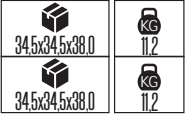

47,5x35,0x53,0	KG 21,0
47,5x35,0x53,0	KG 21,0
57,5x35,0x53,0	KG 14,5
57,5x35,0x53,0	KG 14,5
60,0x35,0x31,0	KG 17,6
60,0x35,0x31,0	KG 17,6

SIVAÜSTÜ

BASEL YENİ ÜRÜN

Model	Kod	Watt	Fiyat	Koli İçi	Renk
BASEL	115-003-0001	Max. 50W	17,95 \$	50	SİYAH
BASEL	115-003-0001	Max. 50W	17,95 \$	50	BEYAZ