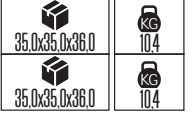

LOZAN YENİ ÜRÜN

Model	Kod	Watt	Fiyat	Koli İçi	Renk
LOZAN	116-001-0001	Max. 50W	17,75 $	50	SİYAH
LOZAN	116-001-0001	Max. 50W	17,75 $	50	BEYAZ