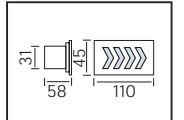

PERA

Model	Kod	Watt	Fiyat	Koli İçi	Lümen	Renk	Işık Rengi
PERA	079-023-0002	1.2 W	15,85 $	40	72 lm	MAT KROM	6400K