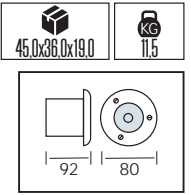

SAFİR

Model	Kod	Watt	Fiyat	Koli İçi	Lümen	Renk	Işık Rengi
SAFİR	079-003-0002	2 W	29,50 $	40	100 lm	KROM	6400K