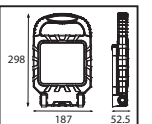

KATLANABİLİR