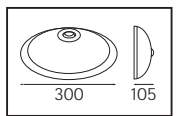

SENSÖRLÜ

400-001-112

Model	Watt	Fiyat	Koli İçi	Renk
400-001-112	Max. 2x25 W	26,93 $	10	BEYAZ

METAL

SENSÖRLÜ

400-002-112

Model	Watt	Fiyat	Koli İçi	Renk
400-002-112	Max. 2x25 W	26,93 $	10	BEYAZ

METAL

SENSÖRLÜ

400-000-112

Model	Watt	Fiyat	Koli İçi	Renk
400-000-112	Max. 2x25 W	26,93 $	10	BEYAZ

METAL