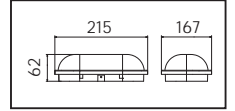

31,0x31,0x10,0	KG 54
31,0x31,0x10,0	KG 54
31,0x31,0x10,0	KG 54
31,0x31,0x10,0	KG 54
31,0x31,0x10,0	KG 54
31,0x31,0x10,0	KG 54

220V **DIŞ MEKAN**

AYDOS 15

Model	Kod	Watt	Fiyat	Koli İçi	Lümen	Renk	Işık Rengi
AYDOS 15	400-001-125	15 W	187,00 TL	30	1500 lm	BEYAZ	4200K
AYDOS 15	400-011-125	15 W	187,00 TL	30	1500 lm	SİYAH	4200K
AYDOS 15	400-002-125	15 W	187,00 TL	30	1500 lm	BEYAZ	6400K
AYDOS 15	400-012-125	15 W	187,00 TL	30	1500 lm	SİYAH	6400K