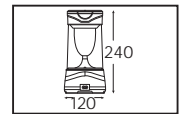

ROMARIO

Model	Kod	Watt	Fiyat	Koli İçi	Lümen	Renk	Işık Rengi
ROMARIO	084-022-0010	10 W	40,00 $	16	360 lm	BEYAZ	7000K-9000K