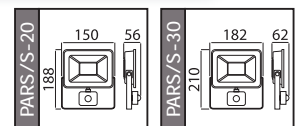

PARS SERİSİ

Model	Kod	Watt	Fiyat	Koli İçi	Lümen	Renk	Işık Rengi		
PARS-10	068-008-0010	10 W	9,60 $	60	1100 lm	SİYAH	2700K	37,0x35,0x23,0	9,0
PARS-10	068-008-0010	10 W	9,60 $	60	1100 lm	SİYAH	6400K	37,0x35,0x23,0	9,0
PARS-10	068-008-0010	10 W	10,30 $	60	1100 lm	SİYAH	YEŞİL	37,0x35,0x23,0	9,0
PARS-20	068-008-0020	20 W	11,90 $	40	2200 lm	SİYAH	2700K	38,5x31,5x26,0	9,6
PARS-20	068-008-0020	20 W	11,90 $	40	2200 lm	SİYAH	6400K	38,5x31,5x26,0	9,6
PARS-20	068-008-0020	20 W	12,70 $	40	2200 lm	SİYAH	YEŞİL	38,5x31,5x26,0	9,6
PARS-30	068-008-0030	30 W	17,60 $	30	3310 lm	SİYAH	2700K	50,0x20,5x37,0	13,0
PARS-30	068-008-0030	30 W	17,60 $	30	3310 lm	SİYAH	6400K	50,0x20,5x37,0	13,0
PARS-30	068-008-0030	30 W	18,80 $	30	3310 lm	SİYAH	YEŞİL	50,0x20,5x37,0	13,0
PARS-50	068-008-0050	50 W	20,75 $	24	5650 lm	SİYAH	2700K	60,5x33,5x23,0	14,0
PARS-50	068-008-0050	50 W	20,75 $	24	5650 lm	SİYAH	6400K	60,5x33,5x23,0	14,0
PARS-50	068-008-0050	50 W	22,50 $	24	5650 lm	SİYAH	YEŞİL	60,5x33,5x23,0	14,0
PARS-100	068-008-0100	100 W	35,50 $	12	11550 lm	SİYAH	2700K	51,5x31,0x30,0	14,4
PARS-100	068-008-0100	100 W	35,50 $	12	11550 lm	SİYAH	6400K	51,5x31,0x30,0	14,4
PARS-100	068-008-0100	100 W	38,00 $	12	11550 lm	SİYAH	YEŞİL	51,5x31,0x30,0	14,4
YENİ PARS-200	068-008-0200	200 W	80,67 $	6	23250 lm	SİYAH	2700K	41,5x41,0x33,0	13,0
PARS-200	068-008-0200	200 W	80,67 $	6	23250 lm	SİYAH	6400K	41,5x41,0x33,0	13,0
YENİ PARS-200	068-008-0200	200 W	87,10 $	6	23250 lm	SİYAH	YEŞİL	41,5x41,0x33,0	13,0

PARS/S SERİSİ

Model	Kod	Watt	Fiyat	Koli İçi	Lümen	Renk	Işık Rengi		
PARS/S-20	068-009-0020	20 W	37,00 $	40	2200 lm	SİYAH	6400K	41,5x41,0x33,0	13,0
PARS/S-30	068-009-0030	30 W	45,00 $	30	3310 lm	SİYAH	6400K	45,0x24,5x37,5	11,0

SENSÖRLÜ