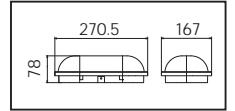

Model	Kod	Watt	Fiyat	Koli İçi	Lümen	Renk	Işık Rengi
AYDOS 20	400-001-126	20 W	252,00 TL	20	2050 lm	BEYAZ	4200K
AYDOS 20	400-011-126	20 W	252,00 TL	20	2050 lm	SİYAH	4200K
AYDOS 20	400-002-126	20 W	252,00 TL	20	2050 lm	BEYAZ	6400K
AYDOS 20	400-012-126	20 W	252,00 TL	20	2050 lm	SİYAH	6400K