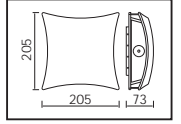

SERVİ

Model	Kod	Watt	Fiyat	Koli İçi	Lümen	Renk	Işık Rengi
SERVİ	076-009-0012	12 W	89,63 $	8	850 lm	SIYAH	4200K

METAL

TAFLAN

Model	Kod	Watt	Fiyat	Koli İçi	Lümen	Renk	Işık Rengi
TAFLAN	076-006-0006	5.5 W	78,37 $	12	435 lm	SIYAH	4100K

METAL

MEŞE

Model	Kod	Watt	Fiyat	Koli İçi	Lümen	Renk	Işık Rengi
MEŞE	076-004-0012	12 W	82,65 $	12	1250 lm	SIYAH	4100K

METAL

ZAKKUM

Model	Kod	Watt	Fiyat	Koli İçi	Lümen	Renk	Işık Rengi
ZAKKUM	076-005-0006	6 W	56,96 $	12	540 lm	SIYAH	4100K

METAL

ARDIÇ

Model	Kod	Watt	Fiyat	Koli İçi	Lümen	Renk	Işık Rengi
ARDIÇ	076-003-0006	5.5 W	59,40 $	8	385 lm	SIYAH	4200K

METAL