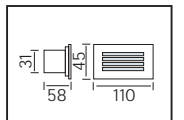

AMBER

Model	Kod	Watt	Fiyat	Koli İçi	Lümen	Renk	Işık Rengi
AMBER	079-022-0002	1.2 W	15,85 $	40	72 lm	MAT KROM	6400K