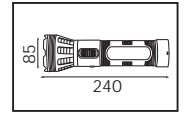

BEST

YENİ ÜRÜN

Model	Kod	Watt	Fiyat	Koli İçi	Lümen	Renk	Işık Rengi
BEST-5	084-024-0005	5 W	16,25 $	60	210 lm	KIRMIZI	8000K-12000K