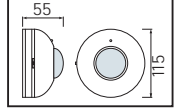

FOCUS

Model	Kod	Watt	Fiyat	Koli İçi	Renk
FOCUS	088-001-0001	Max. 1000W	14,50 $	50	BEYAZ
FOCUS	088-001-0001	Max. 1000W	14,50 $	50	SİYAH