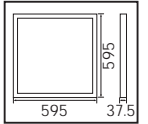

GALAKSI

Model	Kod	Watt	Fiyat	Koli İçi	Lümen	Renk	Işık Rengi
GALAKSİ-40	056-002-0040	40 W	32,40 $	6	4265 lm	BEYAZ	4200K / 6400K

PLAZMA

Model	Kod	Watt	Fiyat	Koli İçi	Lümen	Renk	Işık Rengi
PLAZMA-40	056-009-0040	40 W	24,47 $	10	4265 lm	BEYAZ	4200K / 6400K

BACKLIGHT