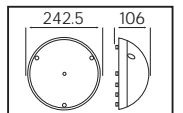

AQUA YARIMAY

Model	Kod	Watt	Fiyat	Koli İçi	Renk
AQUA YARIMAY	400-223-114	Max. 40 W	557,00 TL	20	SİYAH OPAL
AQUA YARIMAY	400-213-114	Max. 40 W	557,00 TL	20	BEYAZ OPAL

PLASTİK

SENSÖRLÜ

AQUA DOLUNAY

Model	Kod	Watt	Fiyat	Koli İçi	Renk
AQUA DOLUNAY	400-223-115	Max. 40 W	567,00 TL	16	SİYAH OPAL
AQUA DOLUNAY	400-213-115	Max. 40 W	567,00 TL	16	BEYAZ OPAL

PLASTİK

SENSÖRLÜ

AQUA YARIMAY

Model	Kod	Watt	Fiyat	Koli İçi	Lümen	Renk	Işık Rengi
AQUA YARIMAY	400-423-114	9 W	642,00 TL	20	820 lm	SİYAH OPAL	3000K
AQUA YARIMAY	400-413-114	9 W	642,00 TL	20	820 lm	BEYAZ OPAL	3000K
AQUA YARIMAY	400-425-114	9 W	642,00 TL	20	820 lm	SİYAH OPAL	6400K
AQUA YARIMAY	400-415-114	9 W	642,00 TL	20	820 lm	BEYAZ OPAL	6400K

PLASTİK

SENSÖRLÜ

AQUA DOLUNAY

Model	Kod	Watt	Fiyat	Koli İçi	Lümen	Renk	Işık Rengi
AQUA DOLUNAY	400-423-115	20 W	653,00 TL	16	2045 lm	SİYAH OPAL	3000K
AQUA DOLUNAY	400-413-115	20 W	653,00 TL	16	2045 lm	BEYAZ OPAL	3000K
AQUA DOLUNAY	400-425-115	20 W	653,00 TL	16	2045 lm	SİYAH OPAL	6400K
AQUA DOLUNAY	400-415-115	20 W	653,00 TL	16	2045 lm	BEYAZ OPAL	6400K

PLASTİK

SENSÖRLÜ