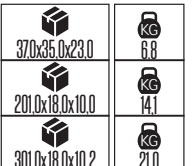

RAY

Model	Kod	Amper	Fiyat	Koli İçi	Renk
RAY-1 MT	097-001-0001	Max. 16A	7,80 $	30	BEYAZ / SİYAH
RAY-2 MT	097-001-0002	Max. 16A	15,60 $	30	BEYAZ / SİYAH
RAY-3 MT	097-001-0003	Max. 16A	23,40 $	30	BEYAZ / SİYAH