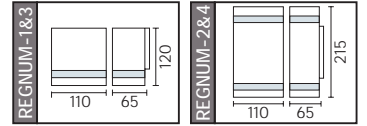

57,5x25,0x29,0	KG 11,0
57,5x25,0x25,0	KG 7,5
57,5x24,0x29,0	KG 10,0
57,5x24,0x25,0	KG 6,7

METAL

MANOLYA

YENİ

Model	Kod	Watt	Fiyat	Koli İçi	Renk
MANOLYA-1	075-008-0001	Max. 35W	31,00 \$	24	SİYAH
MANOLYA-1	075-008-0001	Max. 35W	31,00 \$	24	KROM