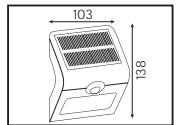

SENSÖRLÜ

SOLAR